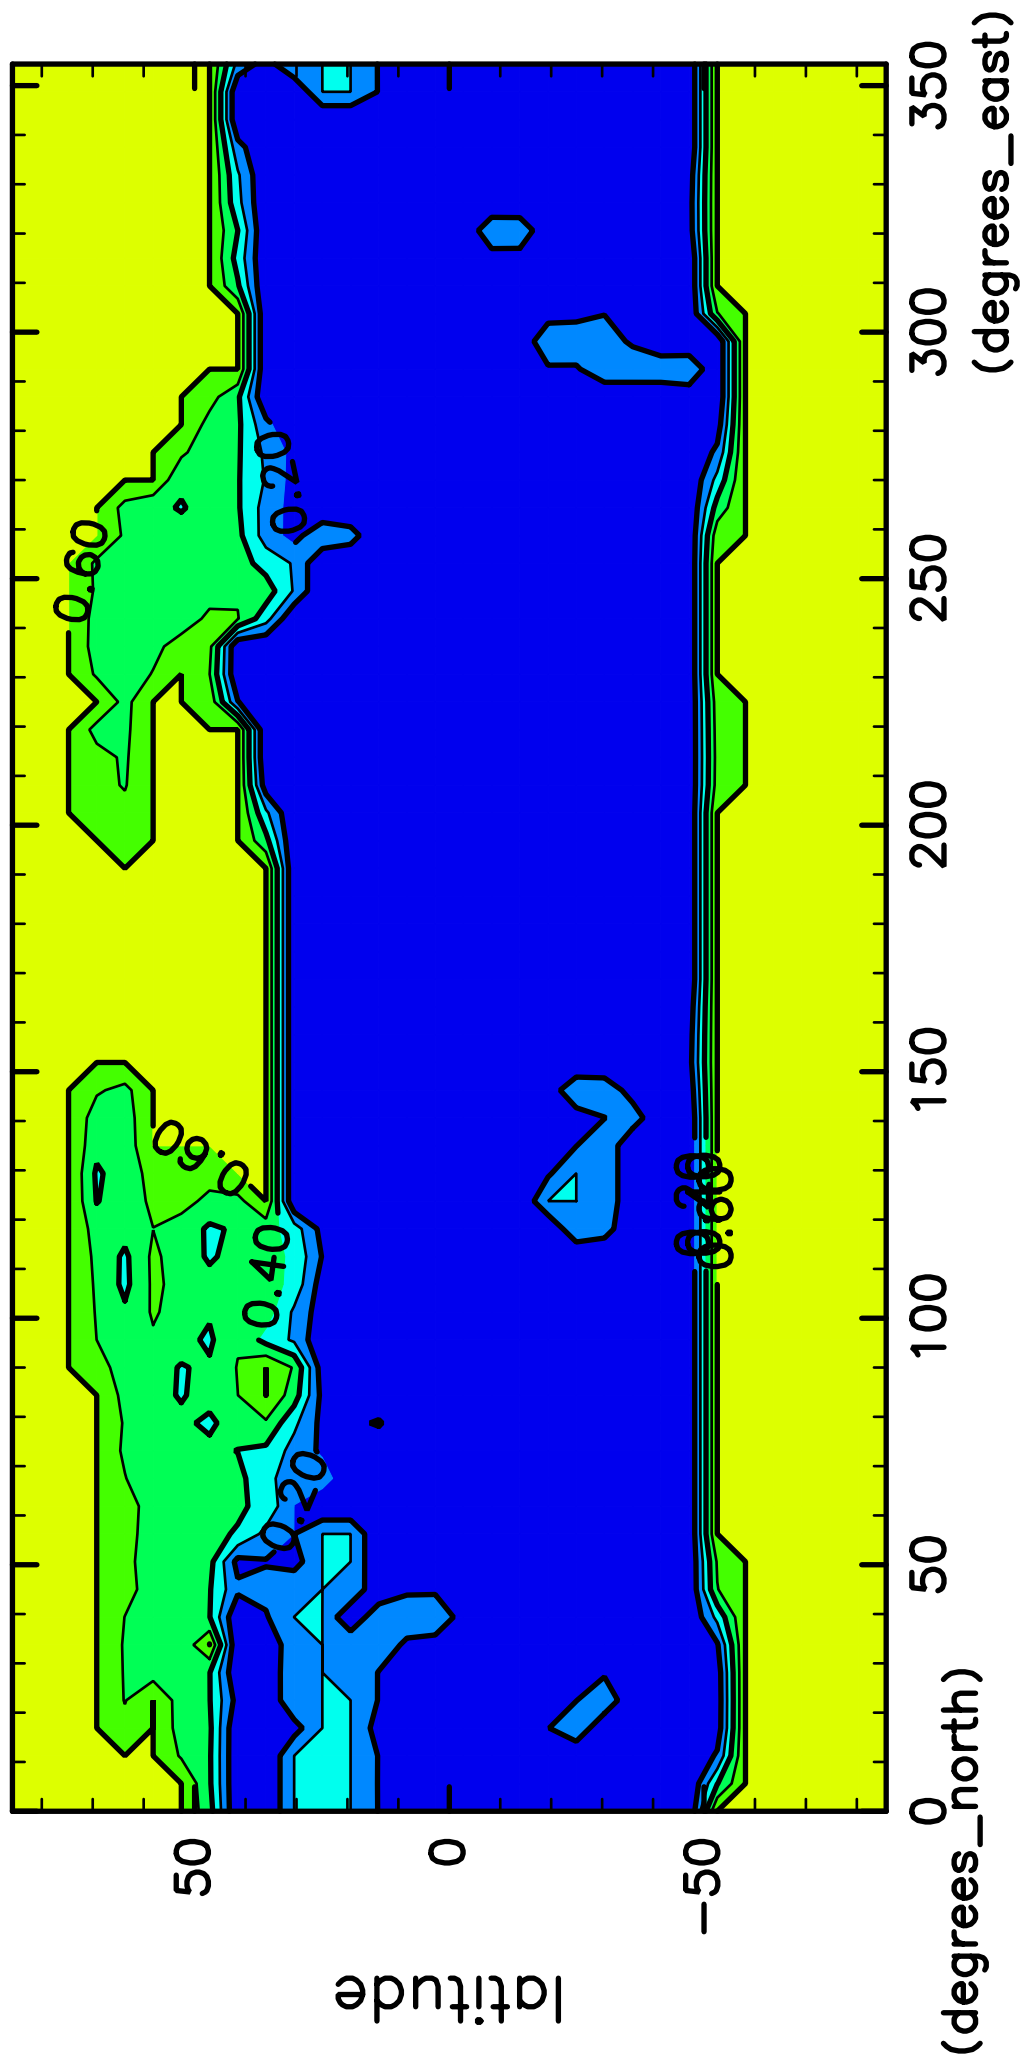

# time mean SurfAlbedo (38th–40th years)

CONTOUR INTERVAL = 1.000E-01

(mean) time:13505..14600