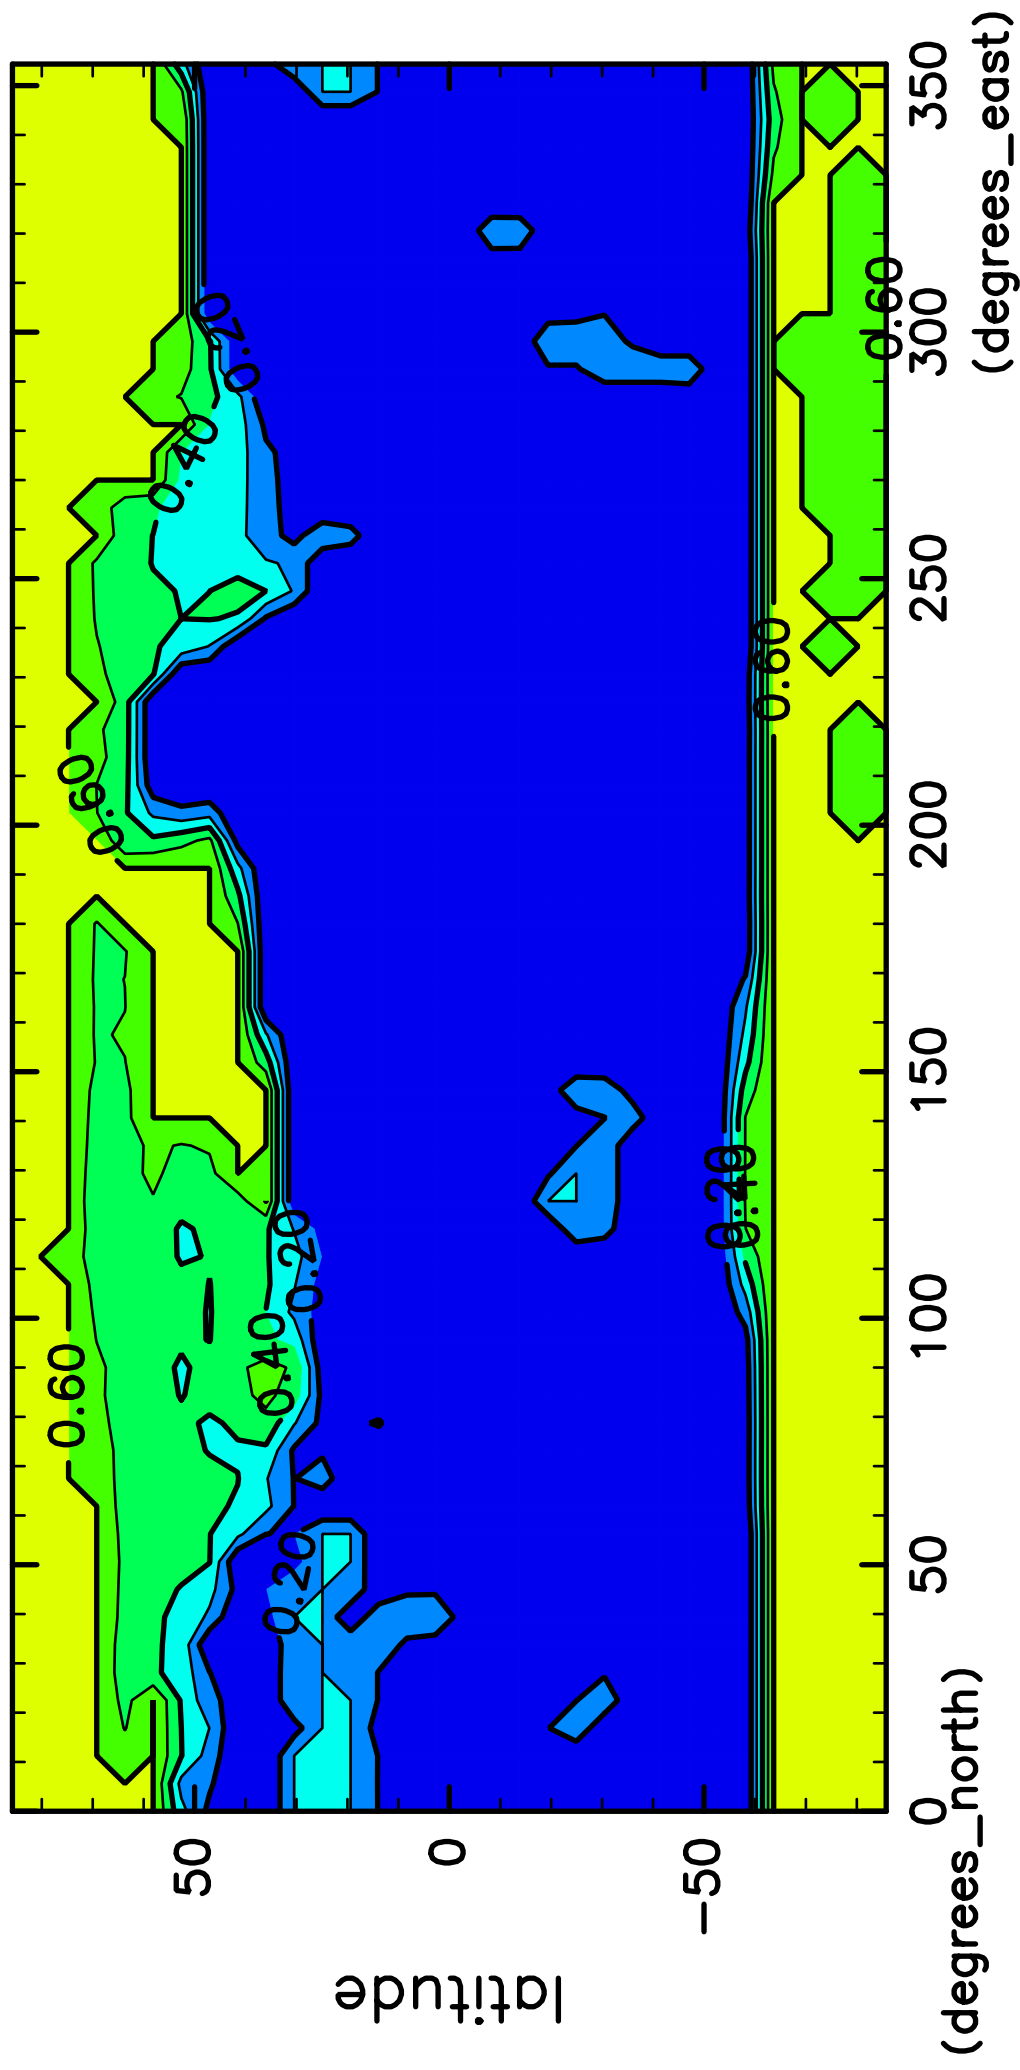

# time mean SurfAlbedo (18th–20th years)

CONTOUR INTERVAL = 1.000E-01

(mean) time:6205..7300