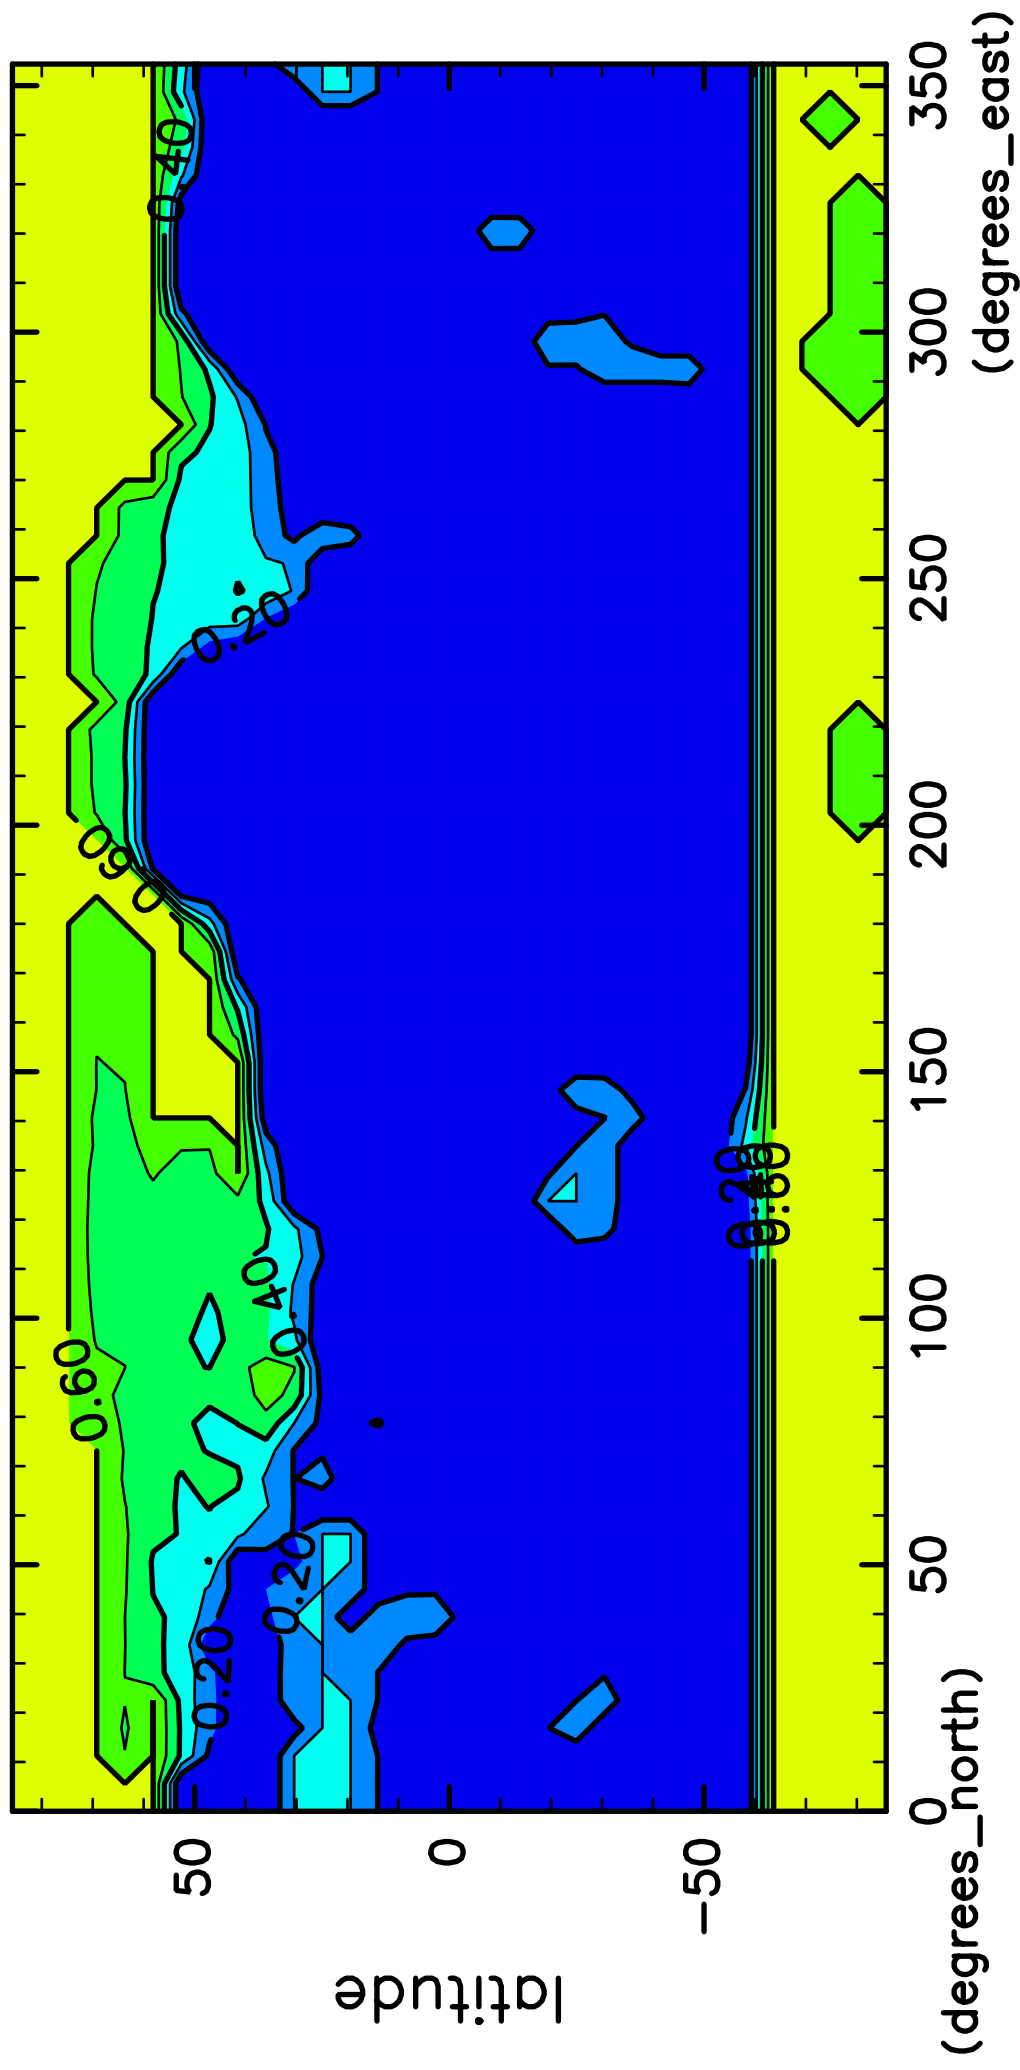

time mean SurfAlbedo (58th–60th years)

CONTOUR INTERVAL = 1.000E-01

(mean) time:20805..21900