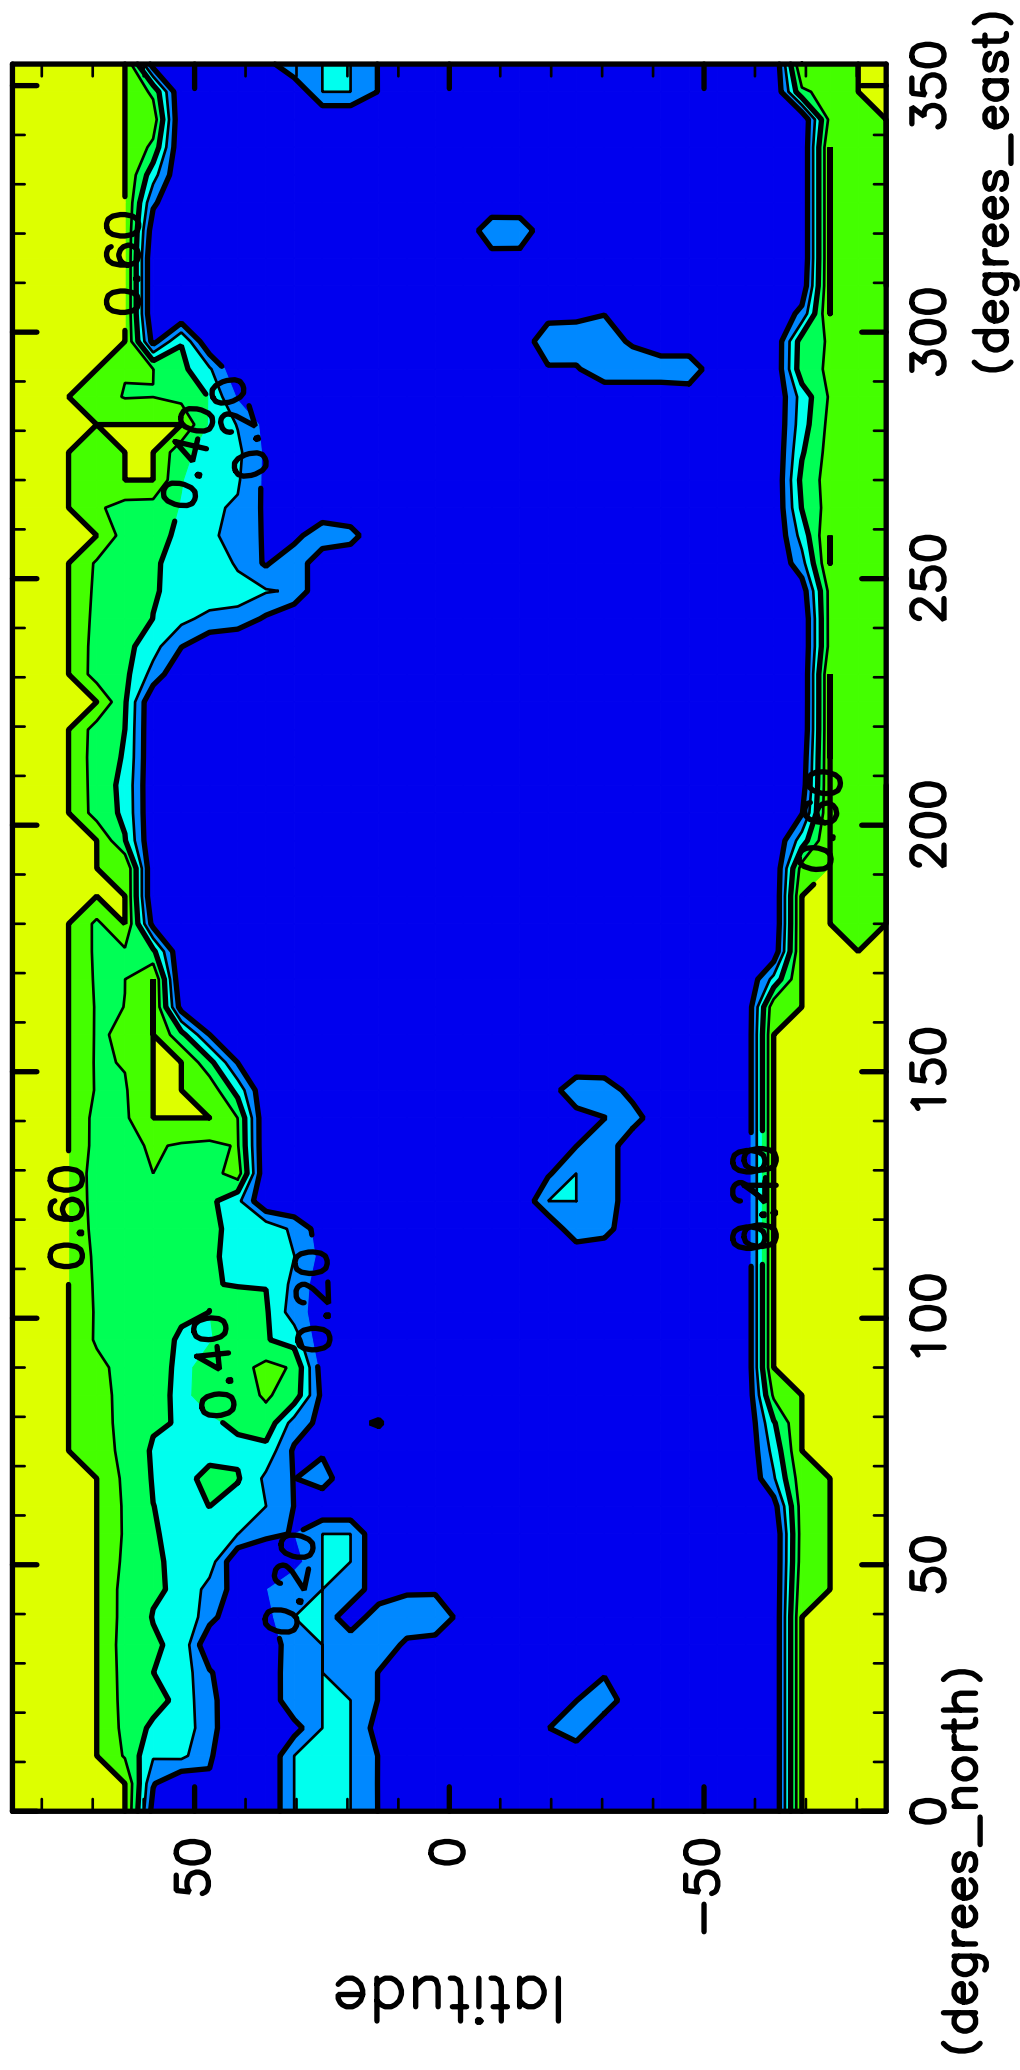

time mean SurfAlbedo (18th–20th years)

CONTOUR INTERVAL = 1.000E-01

(mean) time:6205..7300