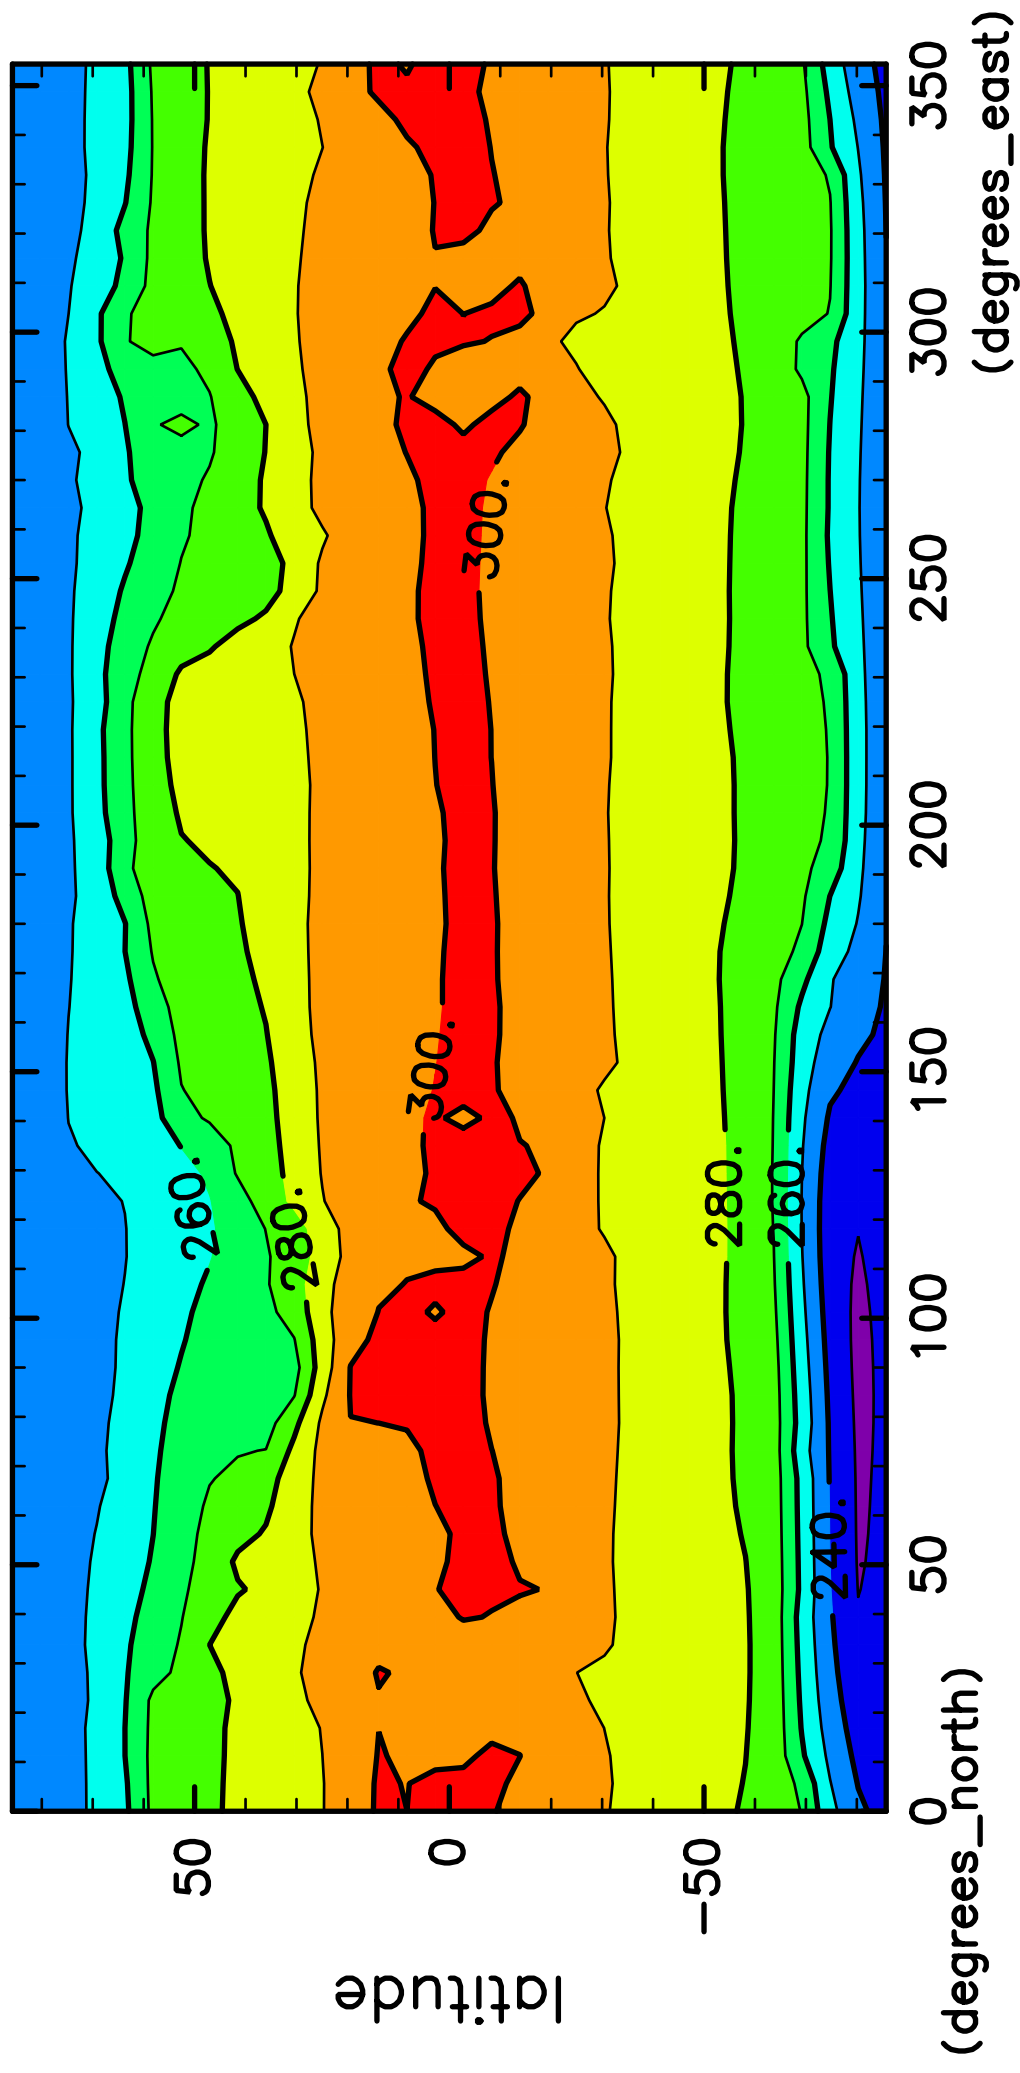

time mean SurfTemp (58th–60th years)

CONTOUR INTERVAL = 1.000E+01

(mean) time:20805..21900