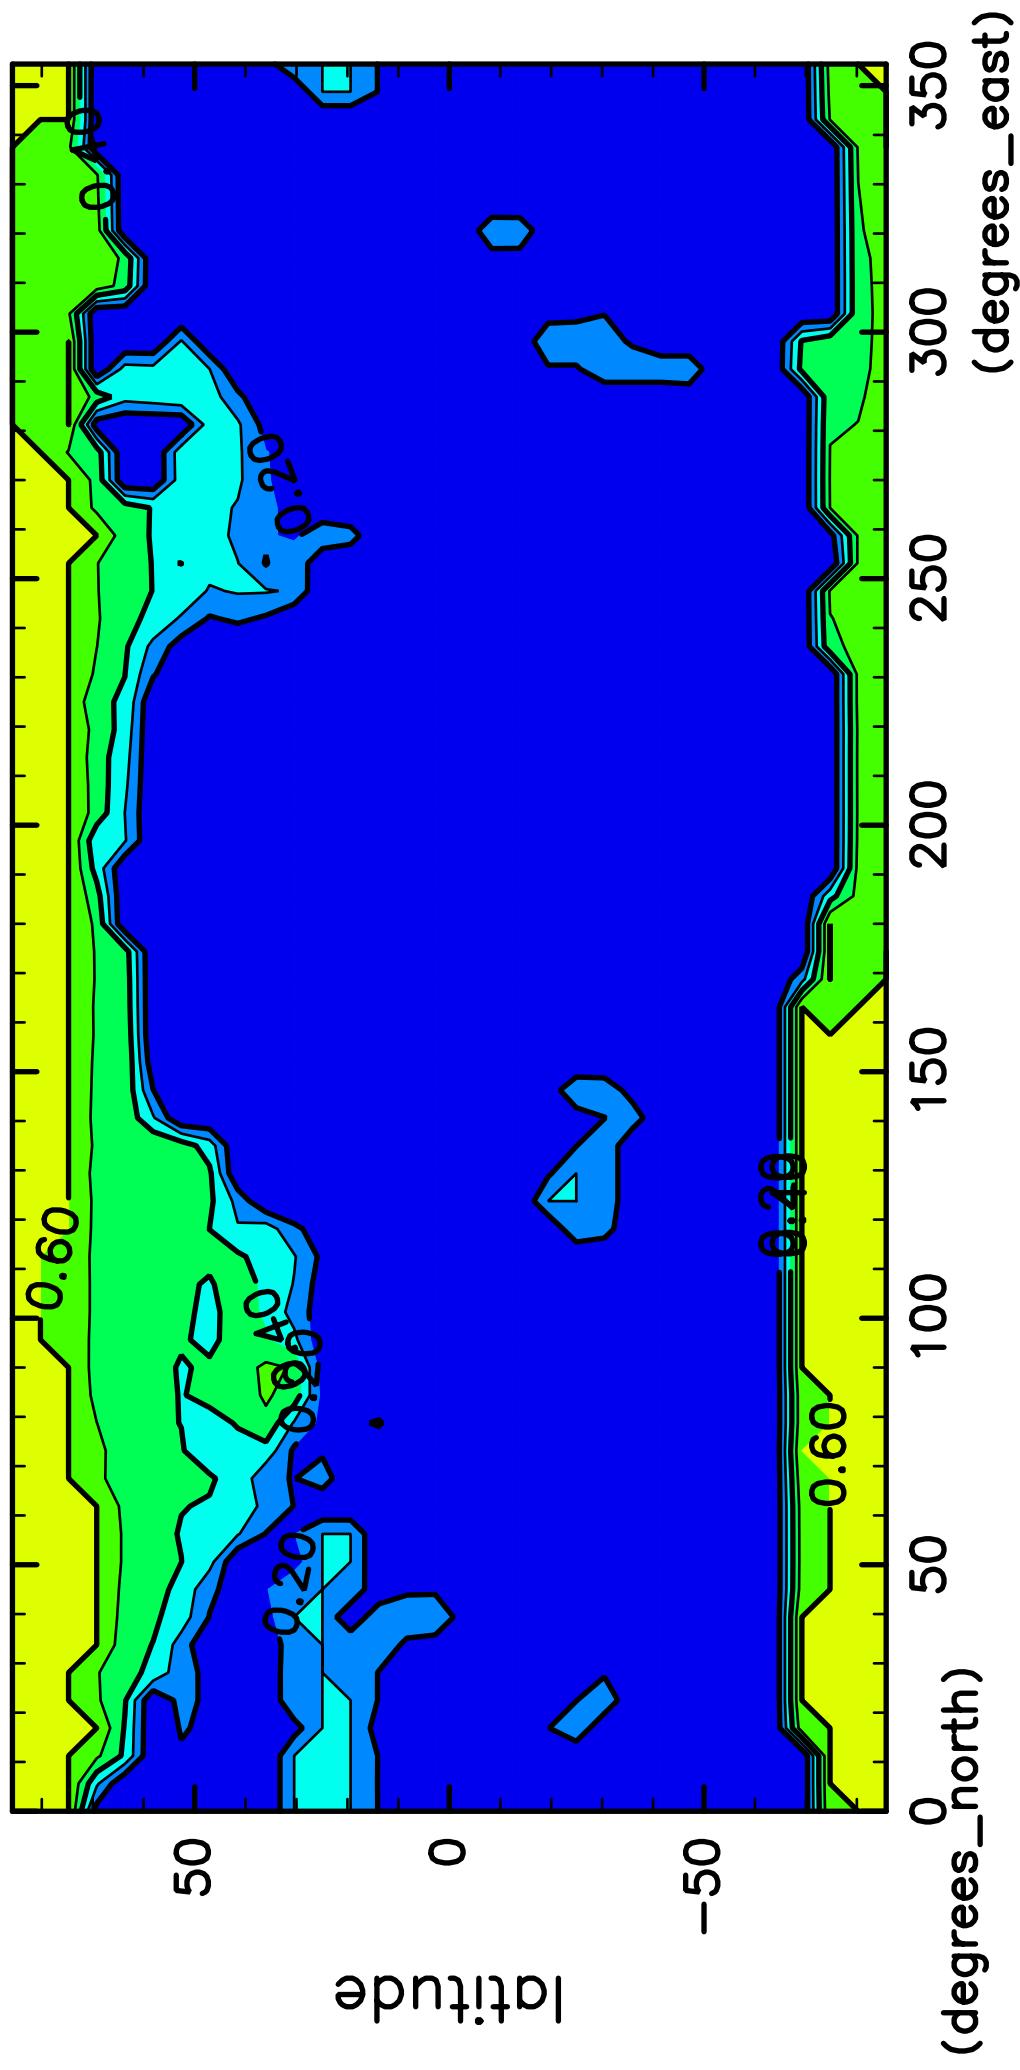

time mean SurfAlbedo (18th–20th years)

CONTOUR INTERVAL = 1.000E-01

(mean) time:6205..7300