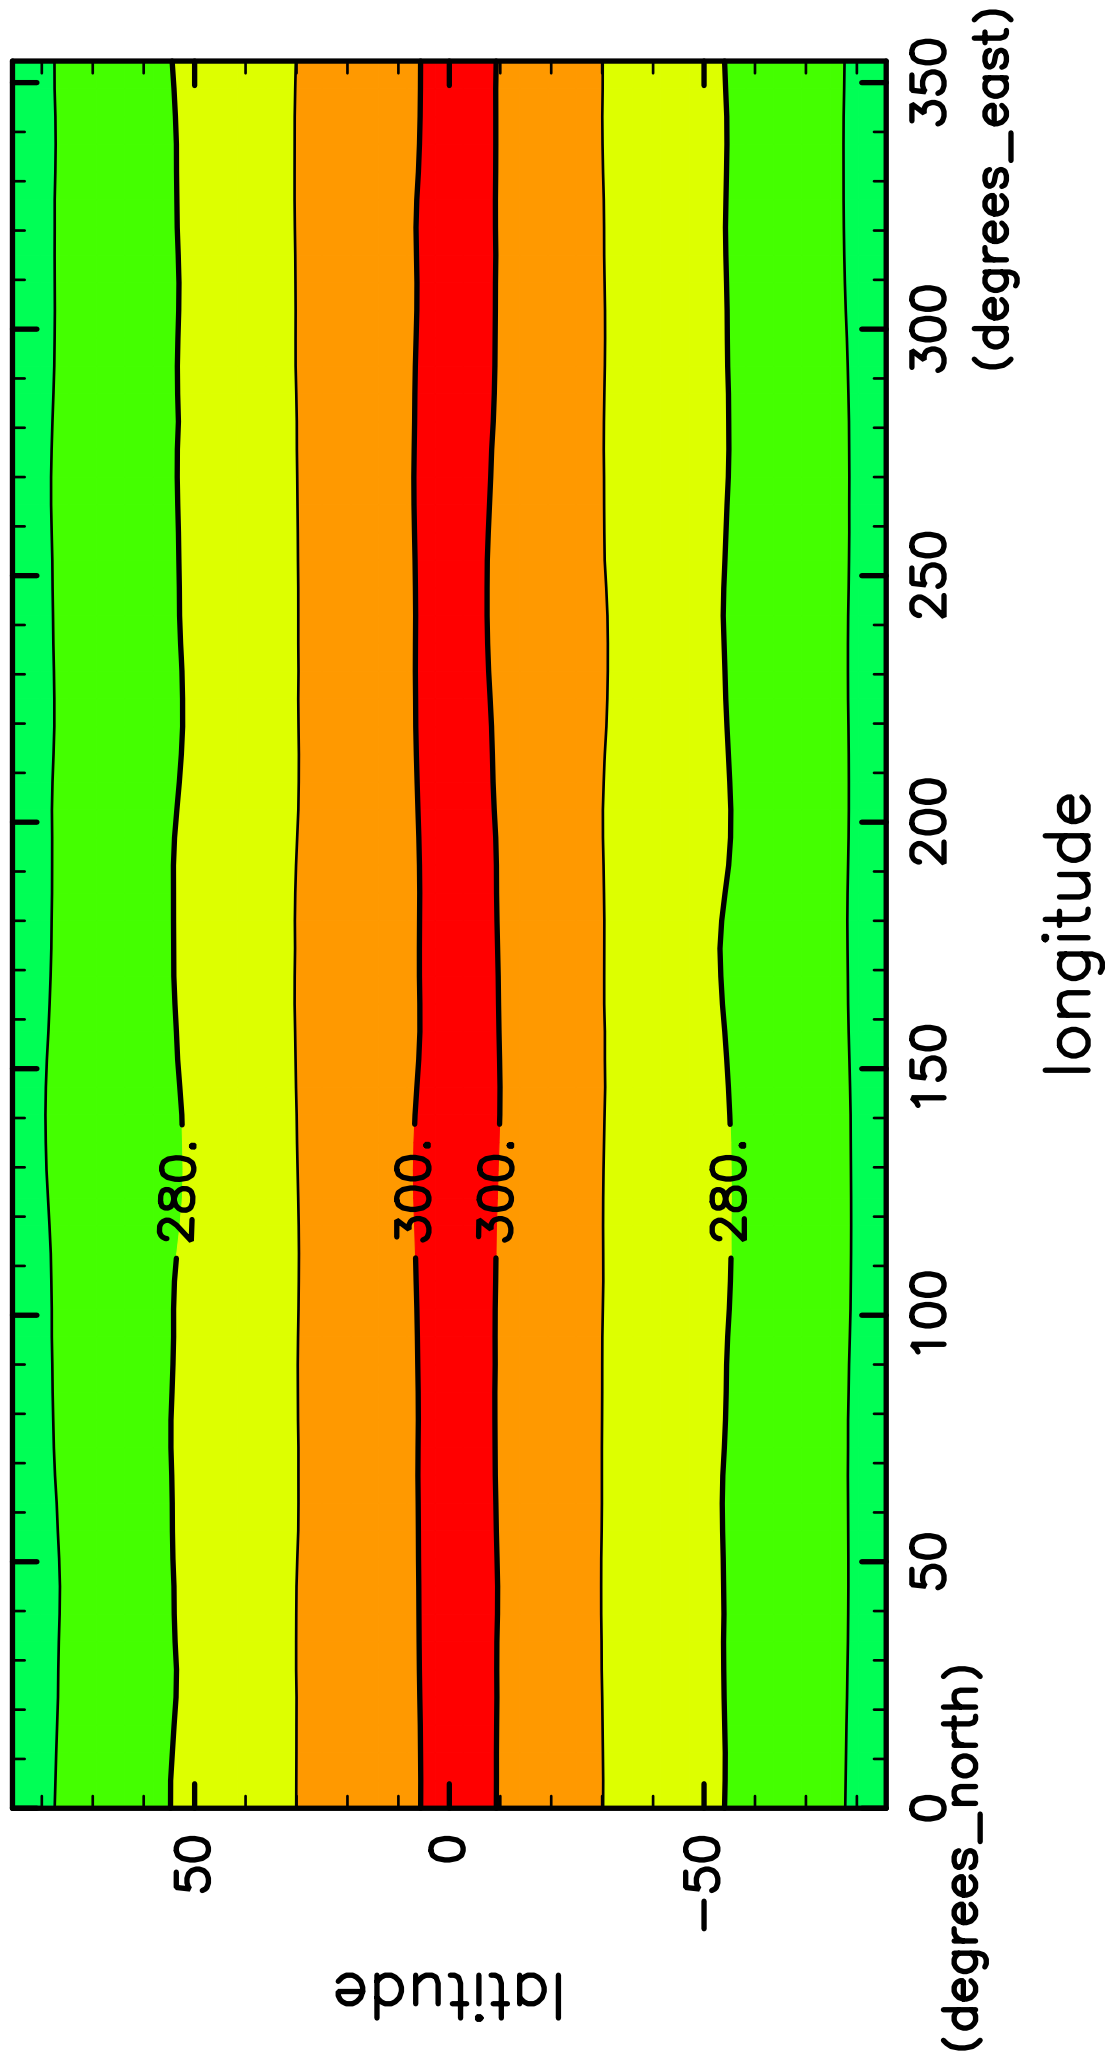

time mean SurfTemp (38th–40th years)

CONTOUR INTERVAL = 1.000E+01

(mean) time:13505..14600