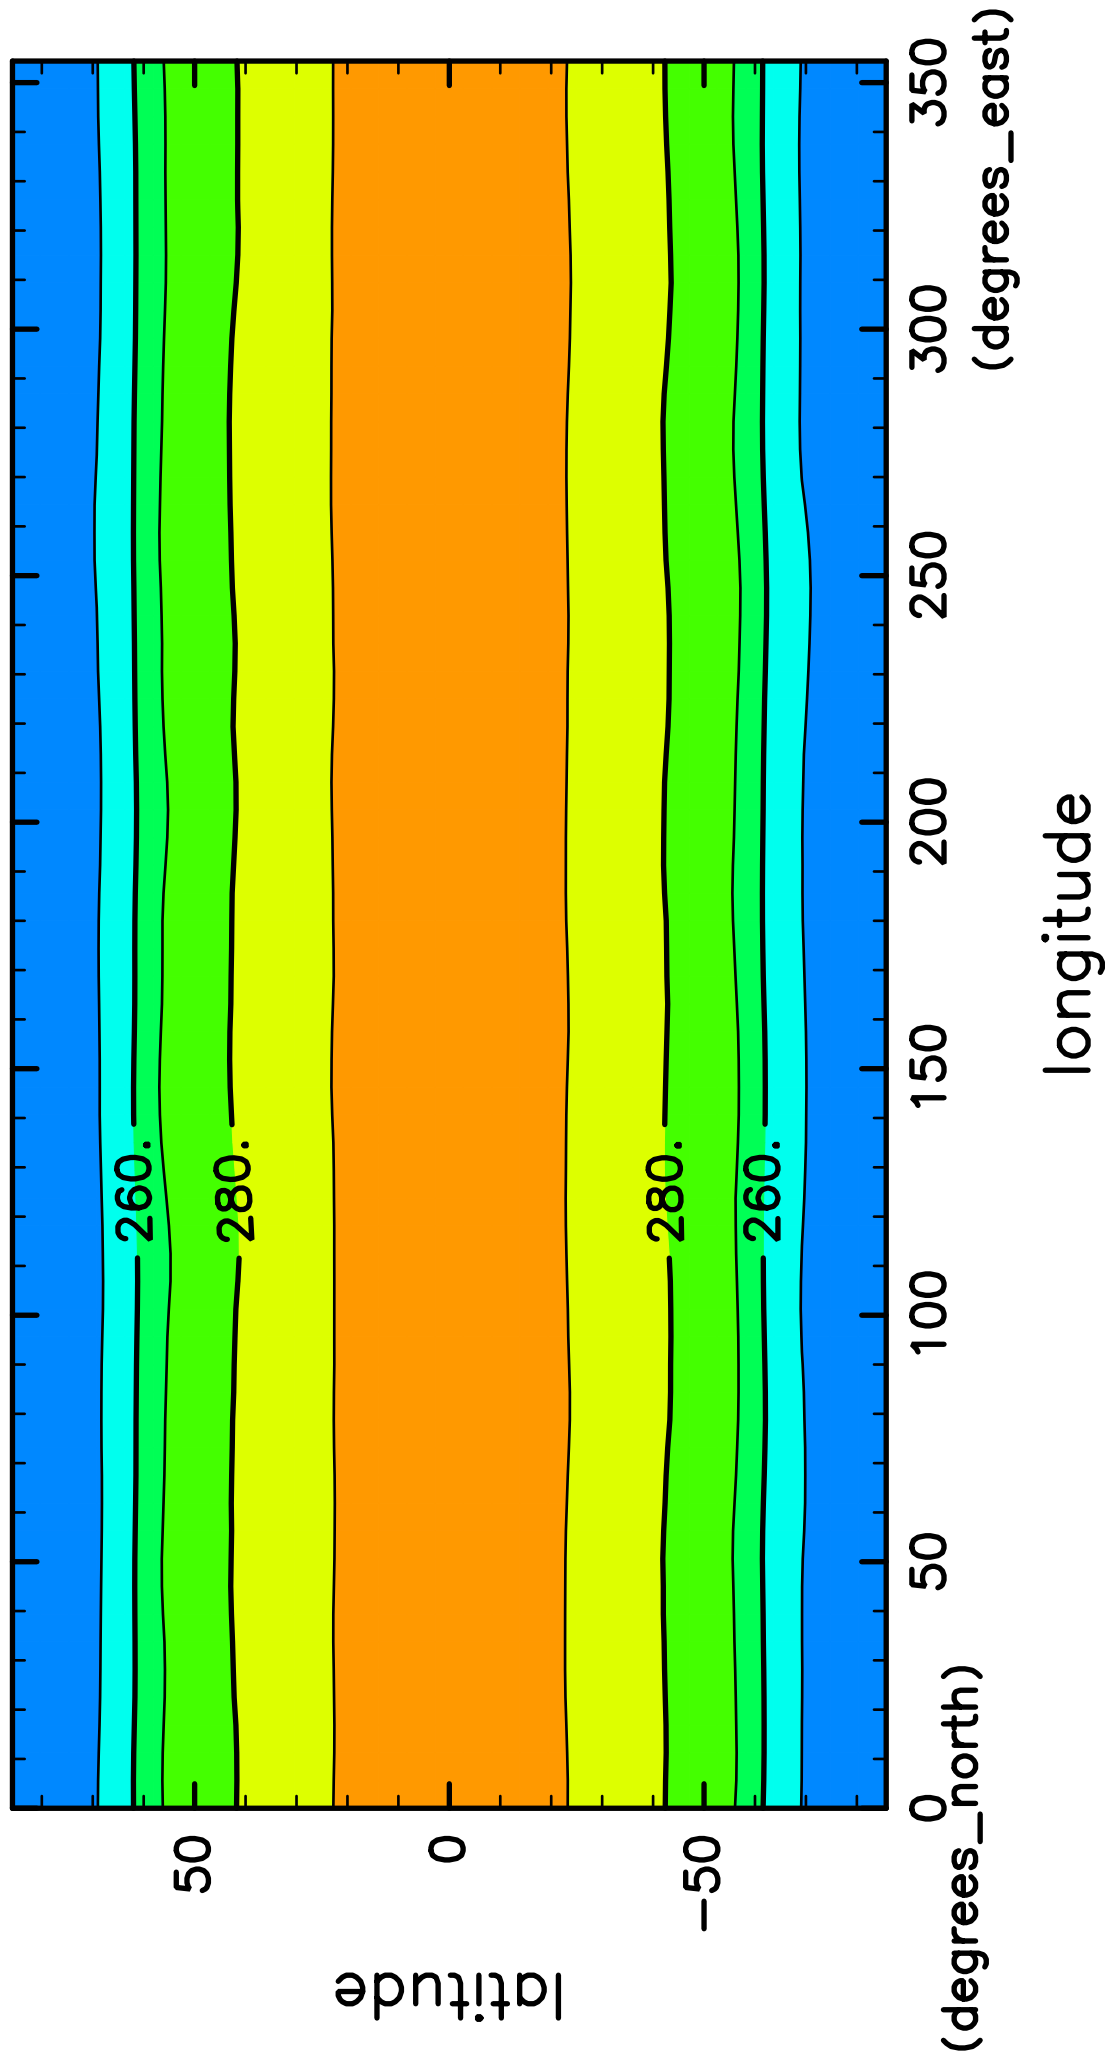

time mean SurfTemp (78th-80th years)

CONTOUR INTERVAL = 1.000E+01

220 240 260 280 300 320

(mean) time:28105..29200