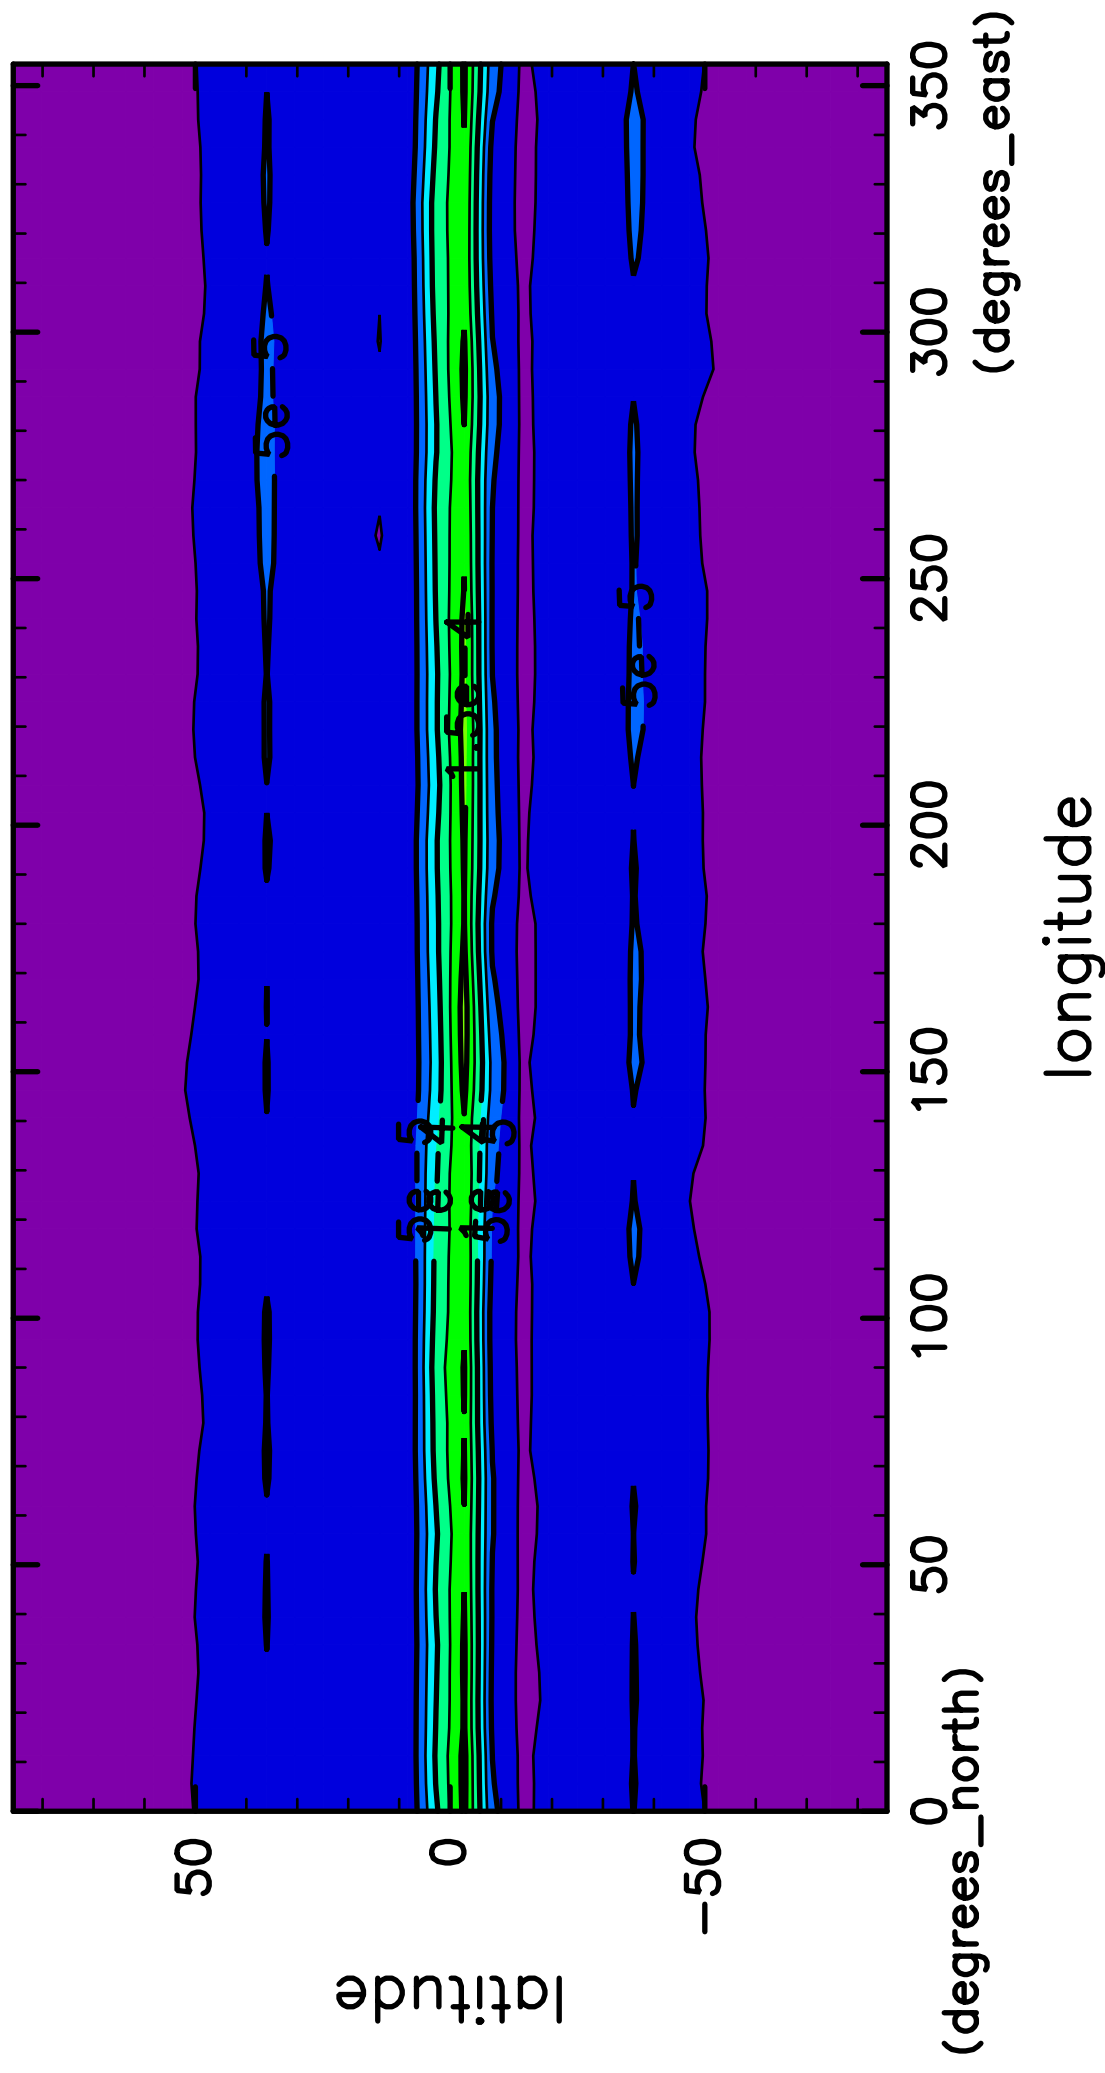

time mean PRCP (78th-80th years)

CONTOUR INTERVAL = 2.500E-05

(mean) time:28105..29200