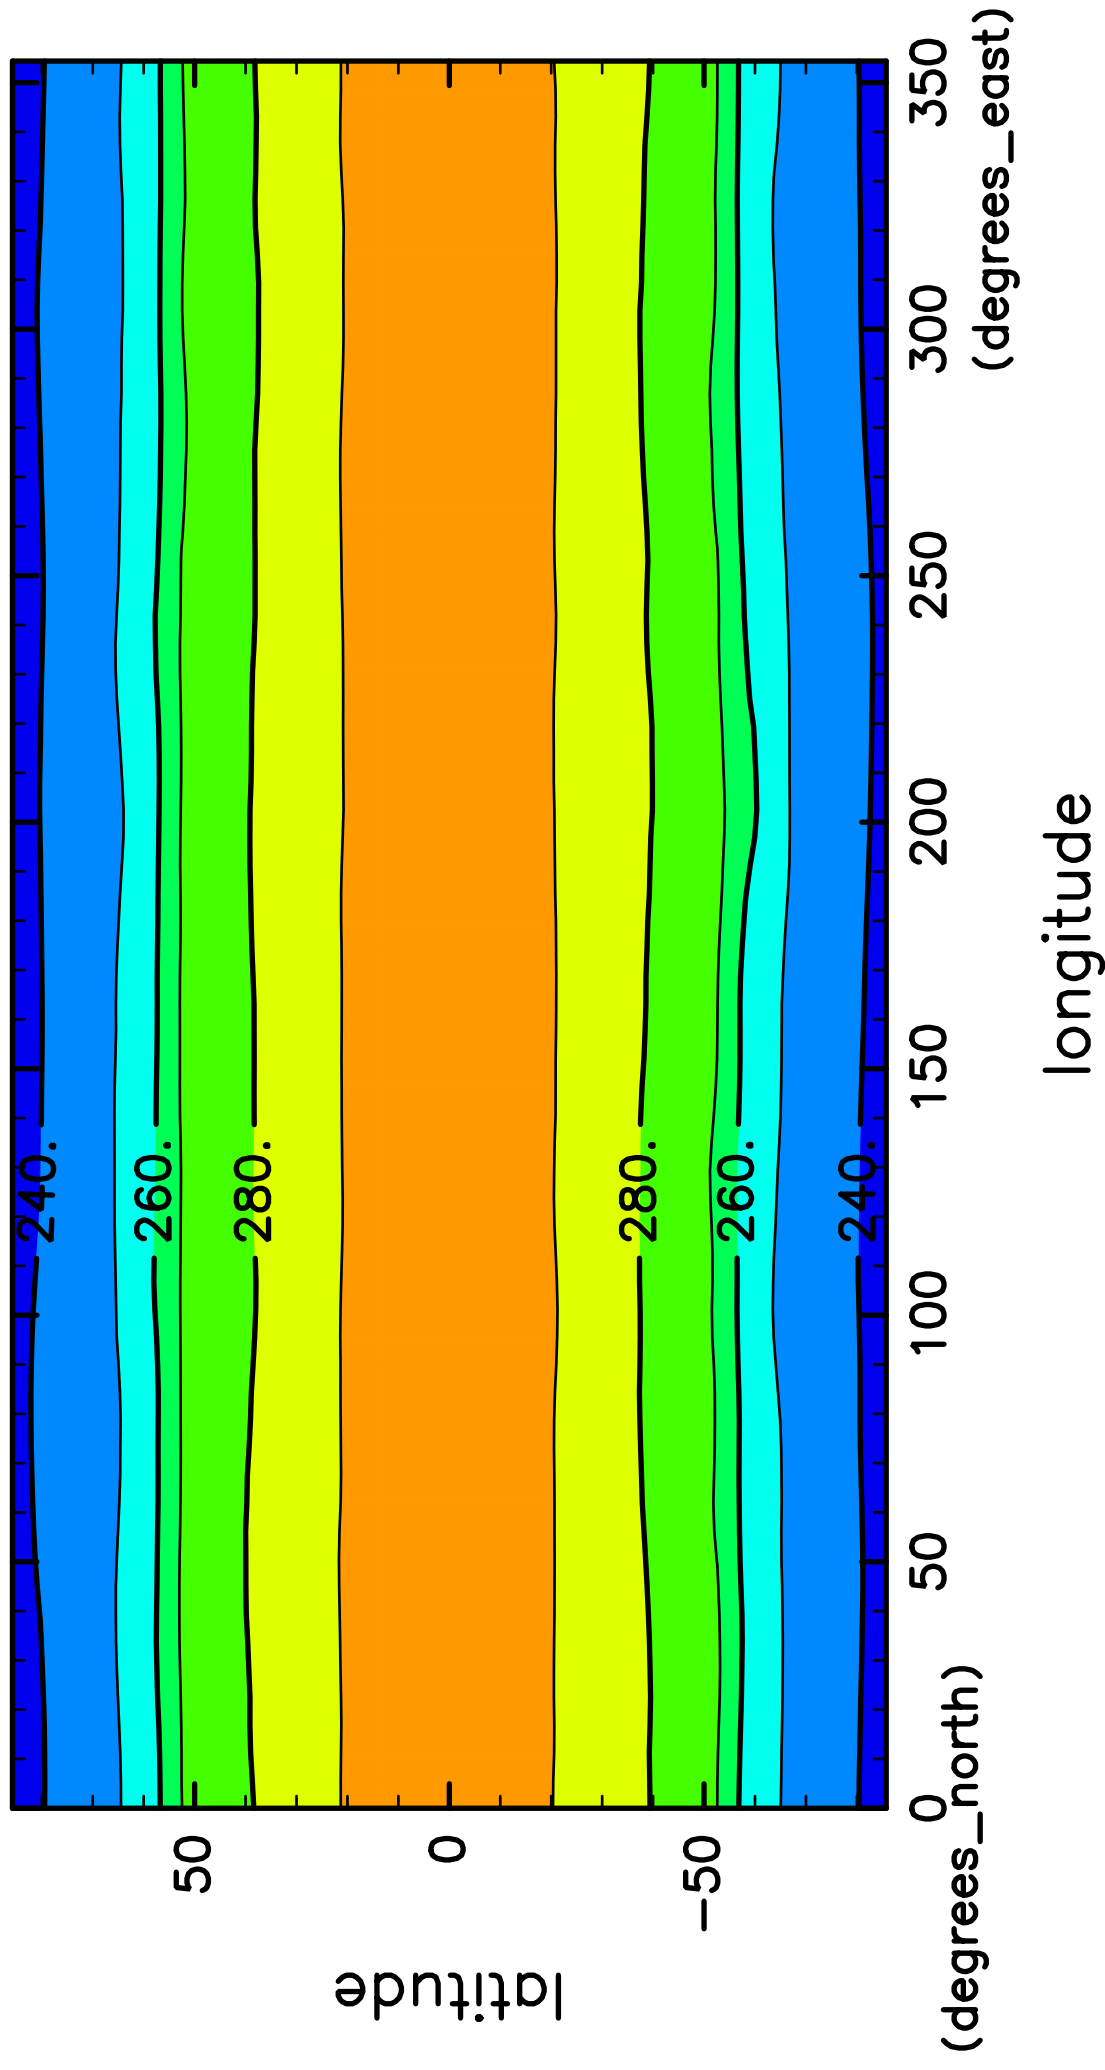

time mean SurfTemp (78th-80th years)

CONTOUR INTERVAL = 1.000E+01

(mean) time:28105..29200