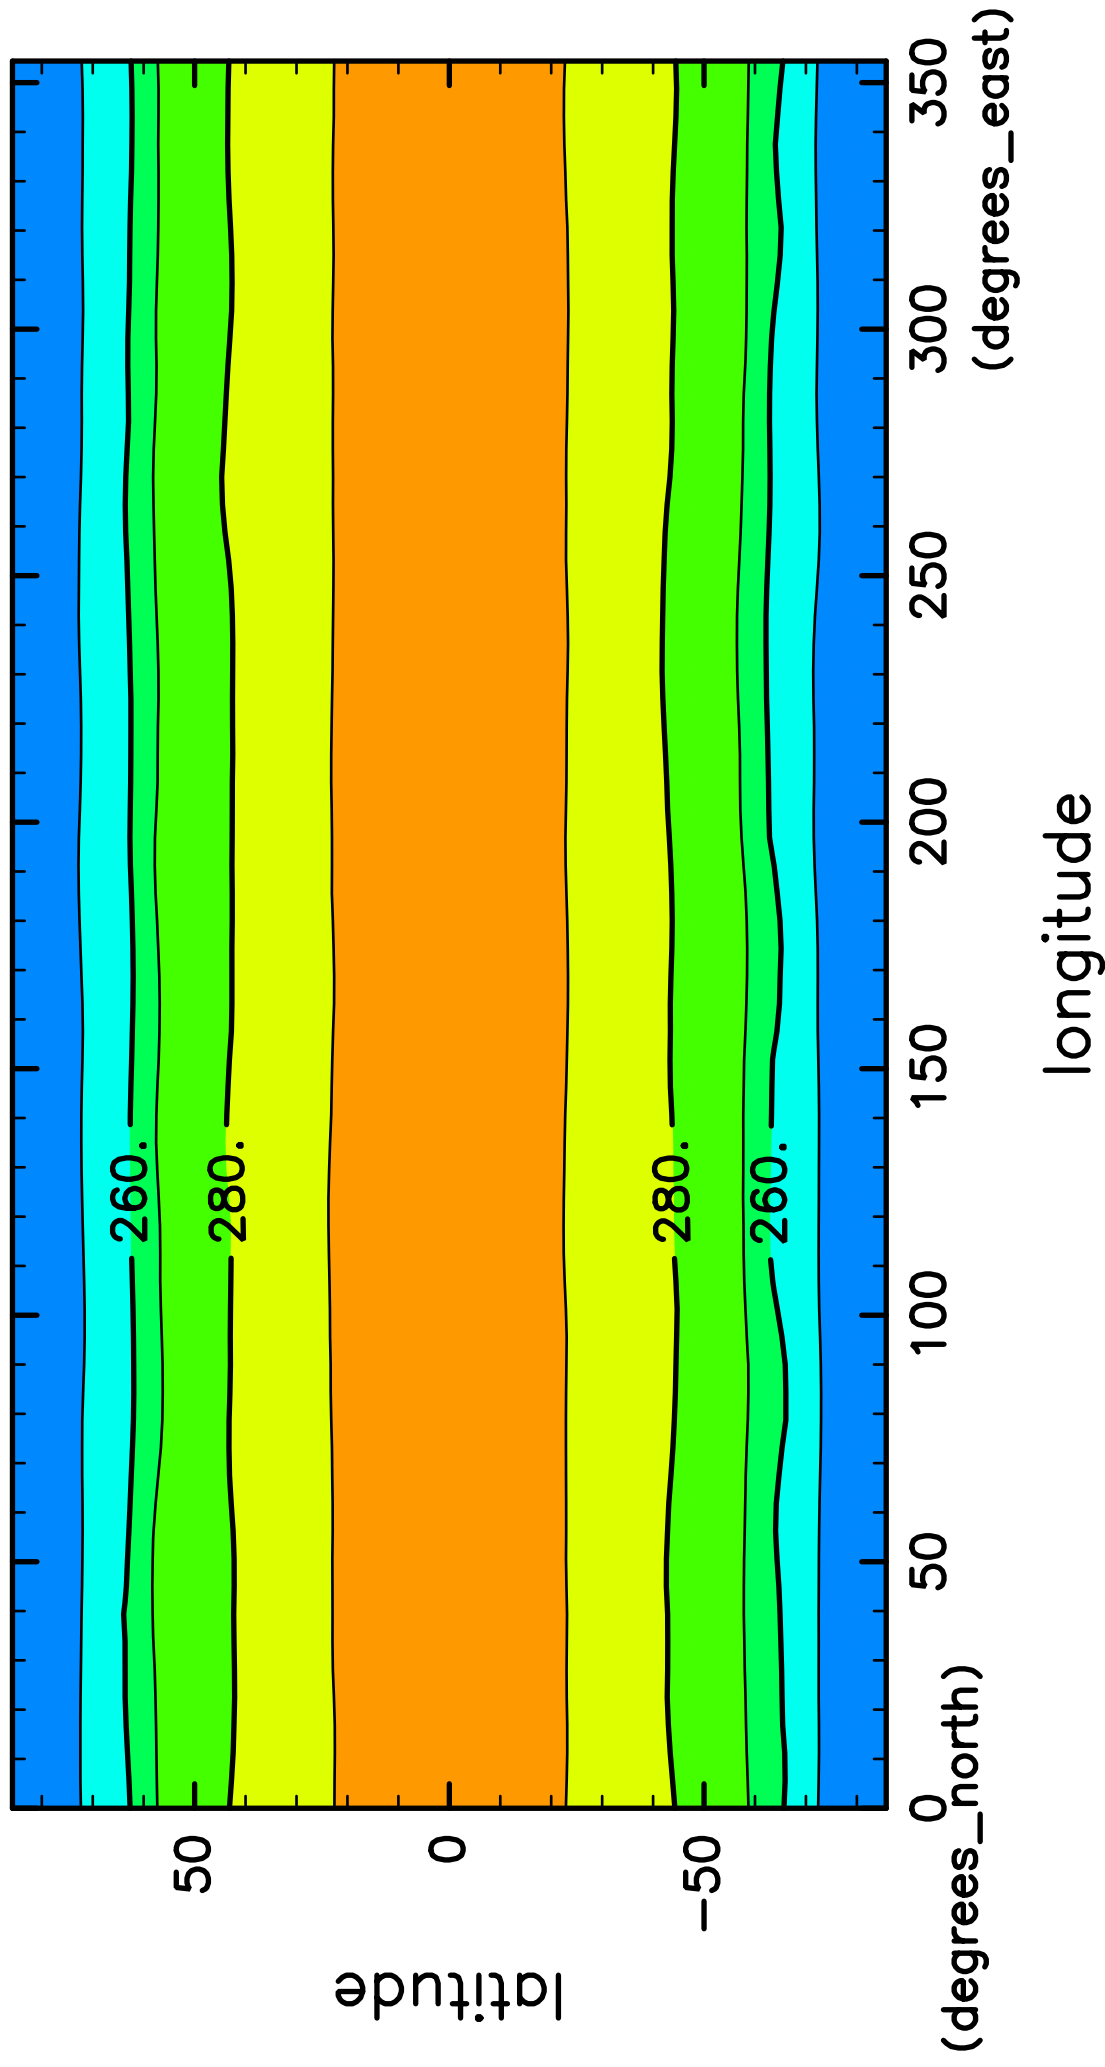

# time mean SurfTemp (38th–40th years)

CONTOUR INTERVAL = 1.000E+01

220 240 260 280 300 320

(mean) time:13505..14600