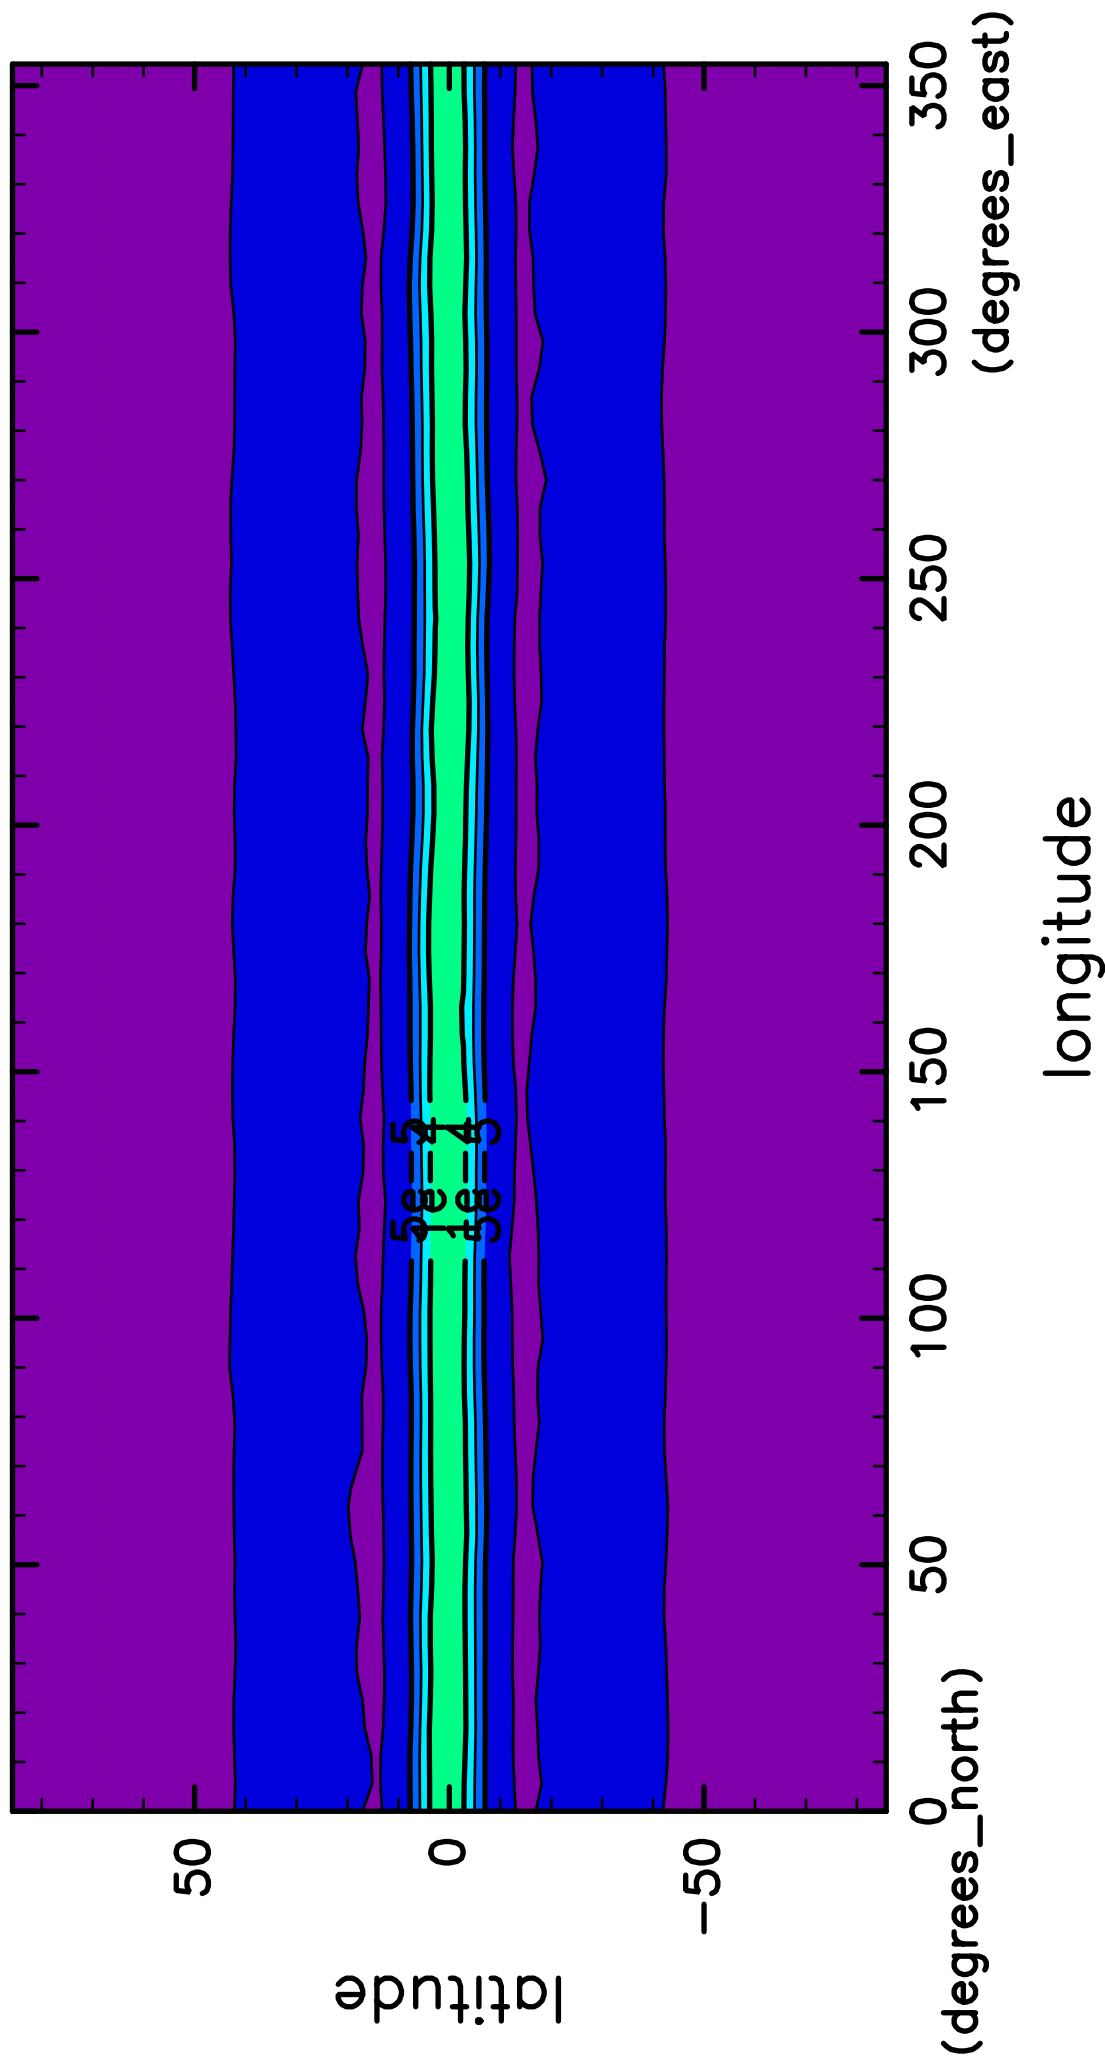

time mean PRCP (98th–100th years)

CONTOUR INTERVAL = 2.500E-05

0 7.5e-5 1.5e-4 2.25e-4

(mean) time:79205..80300