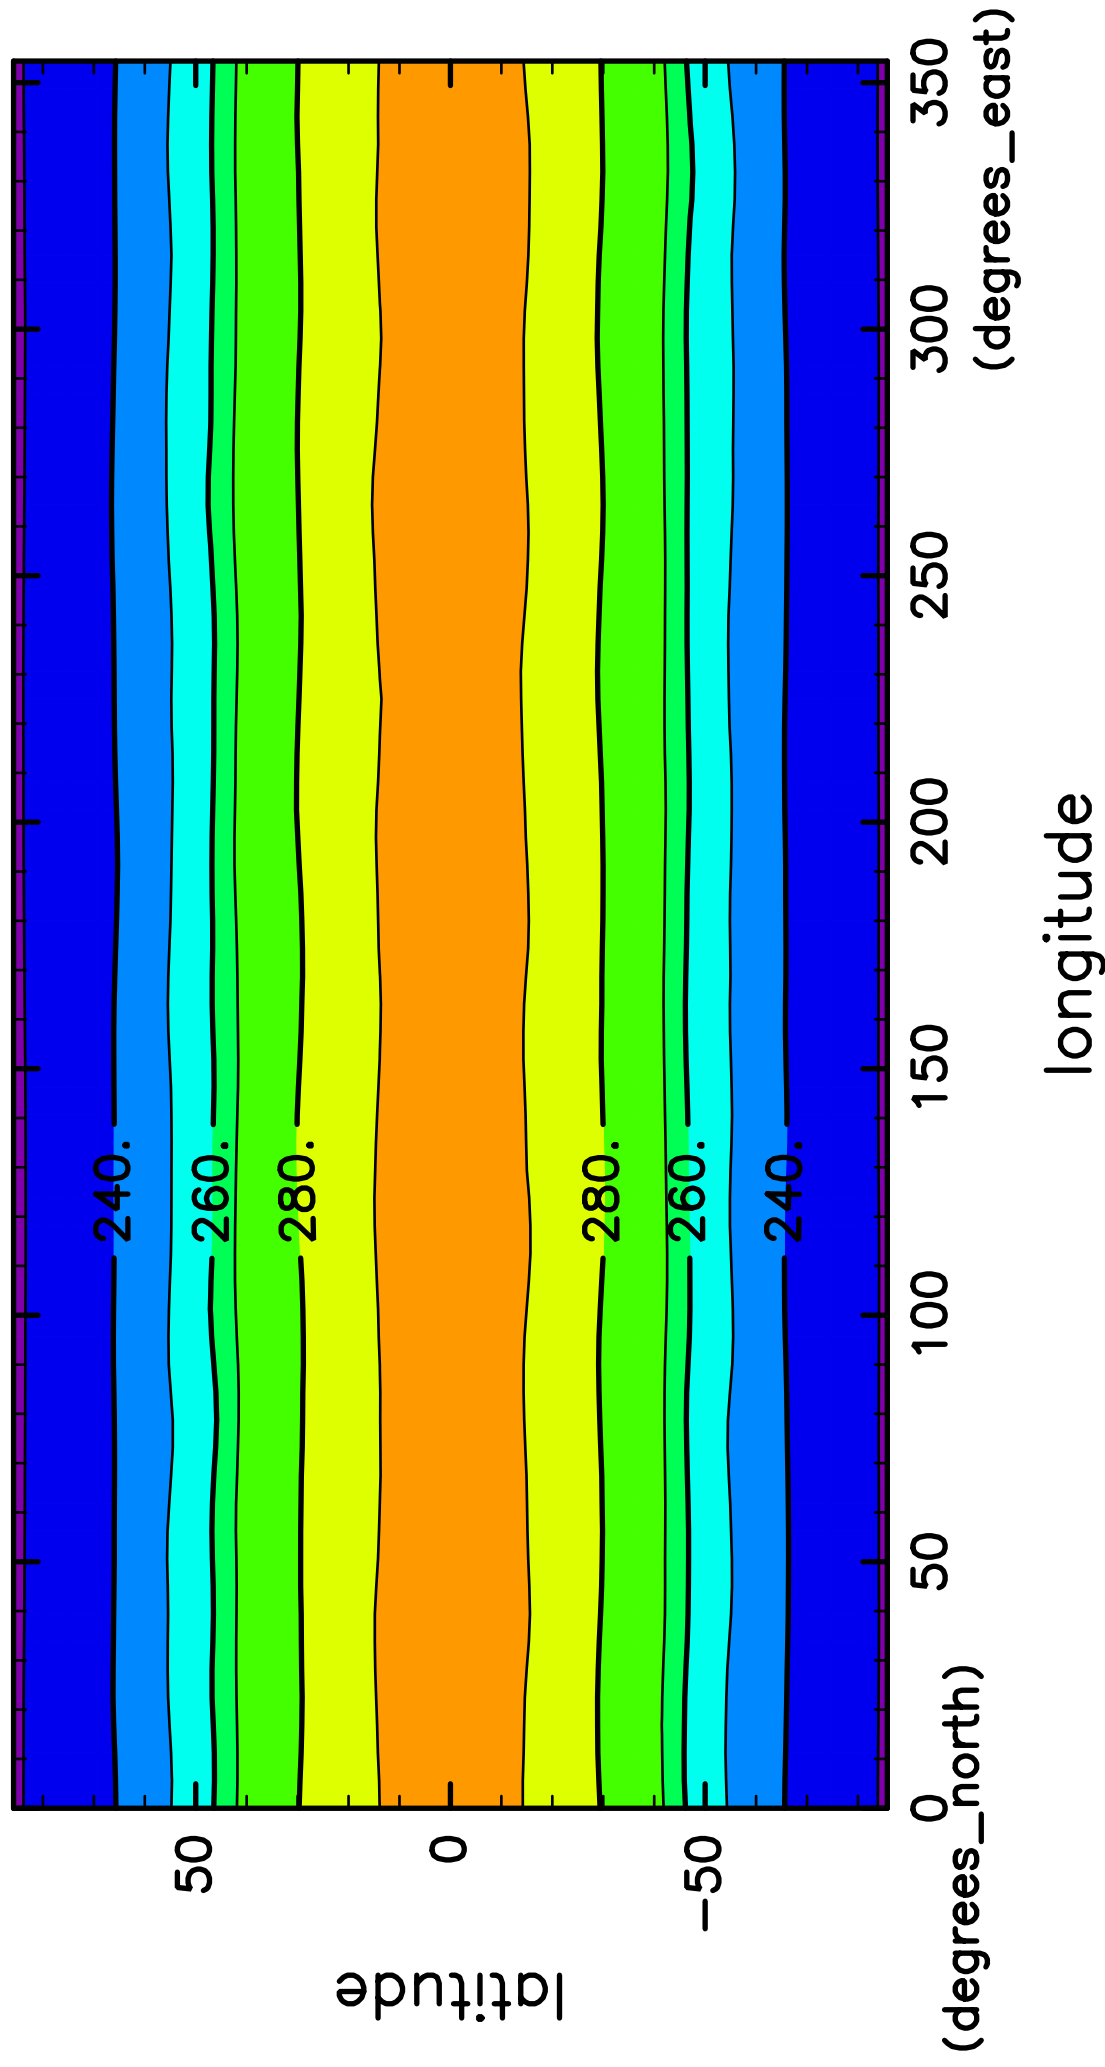

# time mean SurfTemp (198th–200th years)

CONTOUR INTERVAL = 1.000E+01

220 240 260 280 300 320

(mean) time:71905..73000