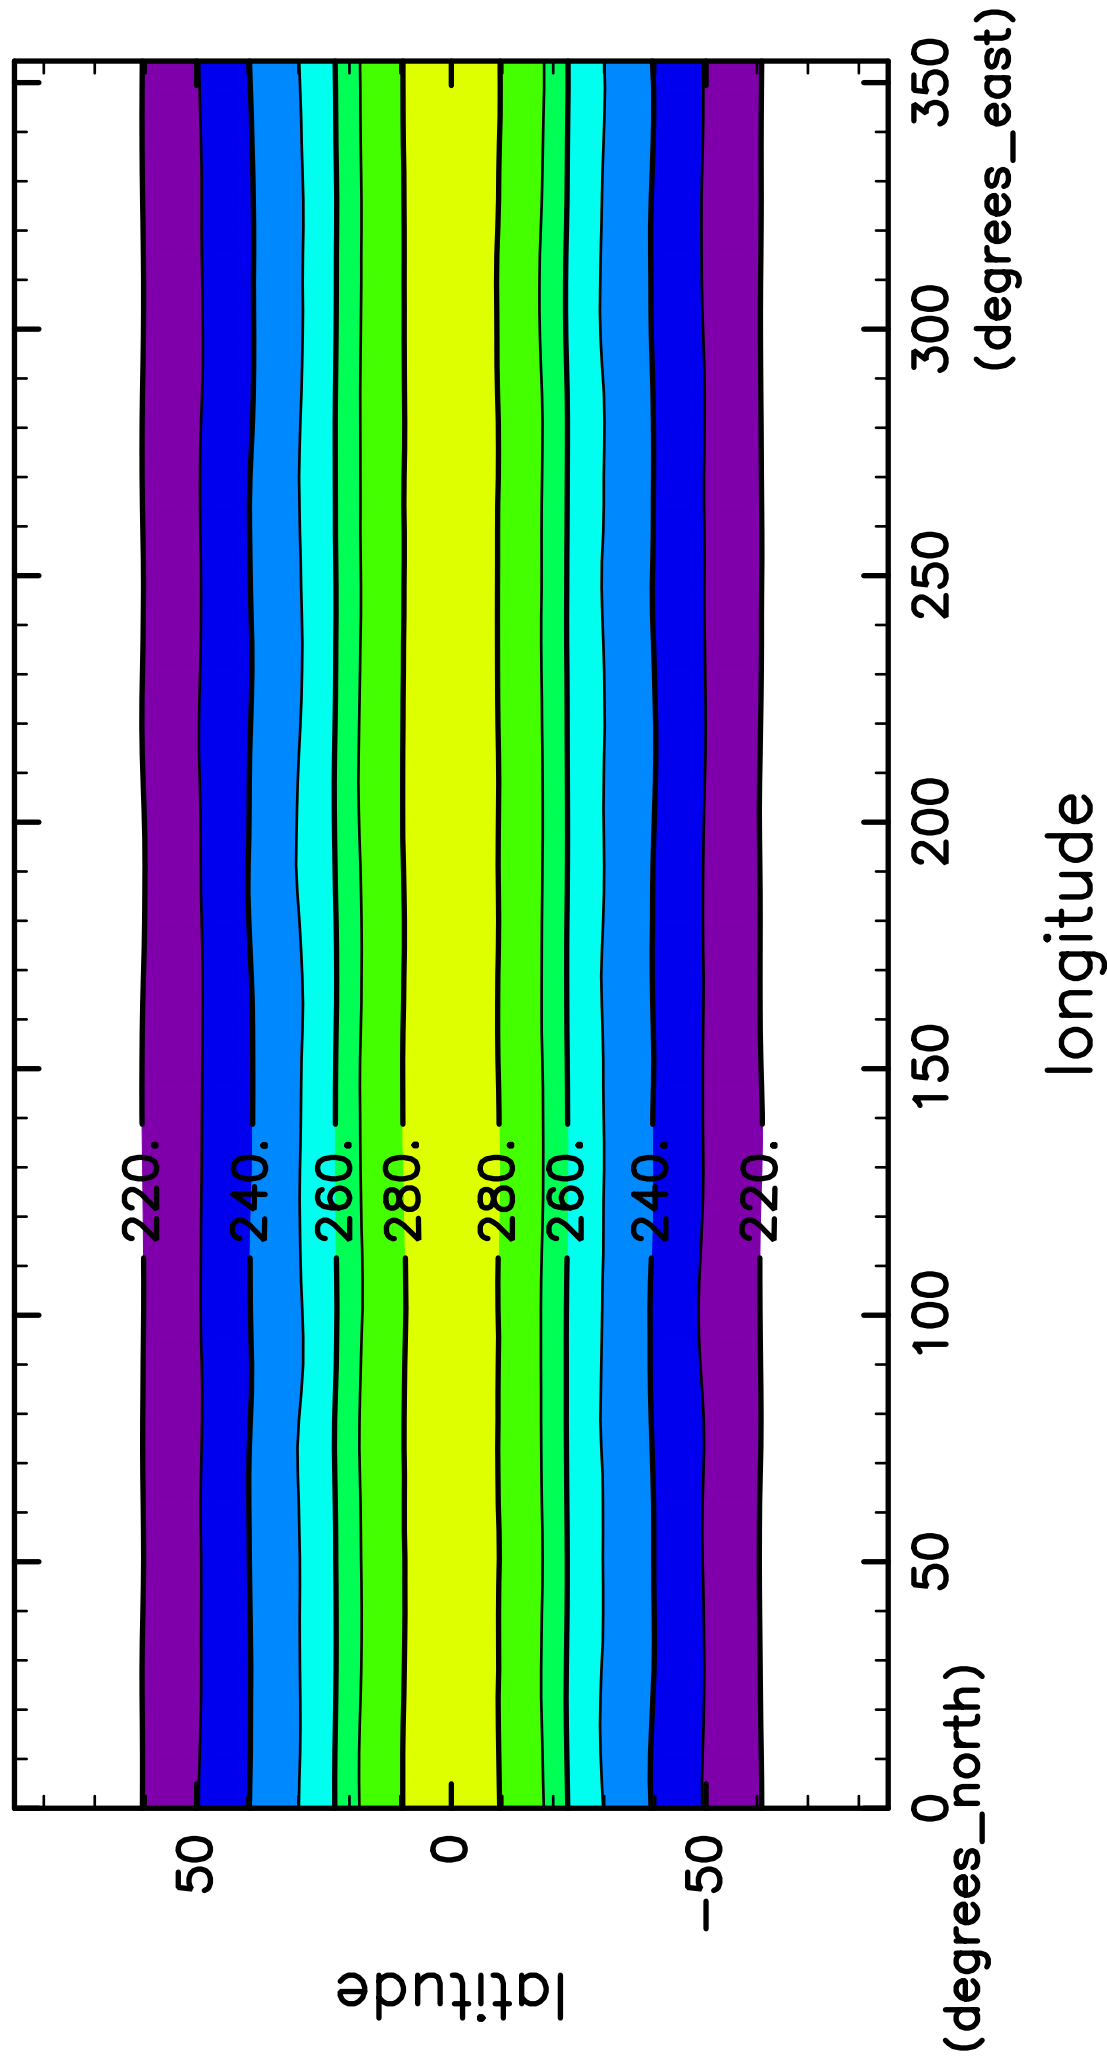

# time mean SurfTemp (118th–120th years)

CONTOUR INTERVAL = 1.000E+01

220 240 260 280 300 320

(mean) time:42705..43800