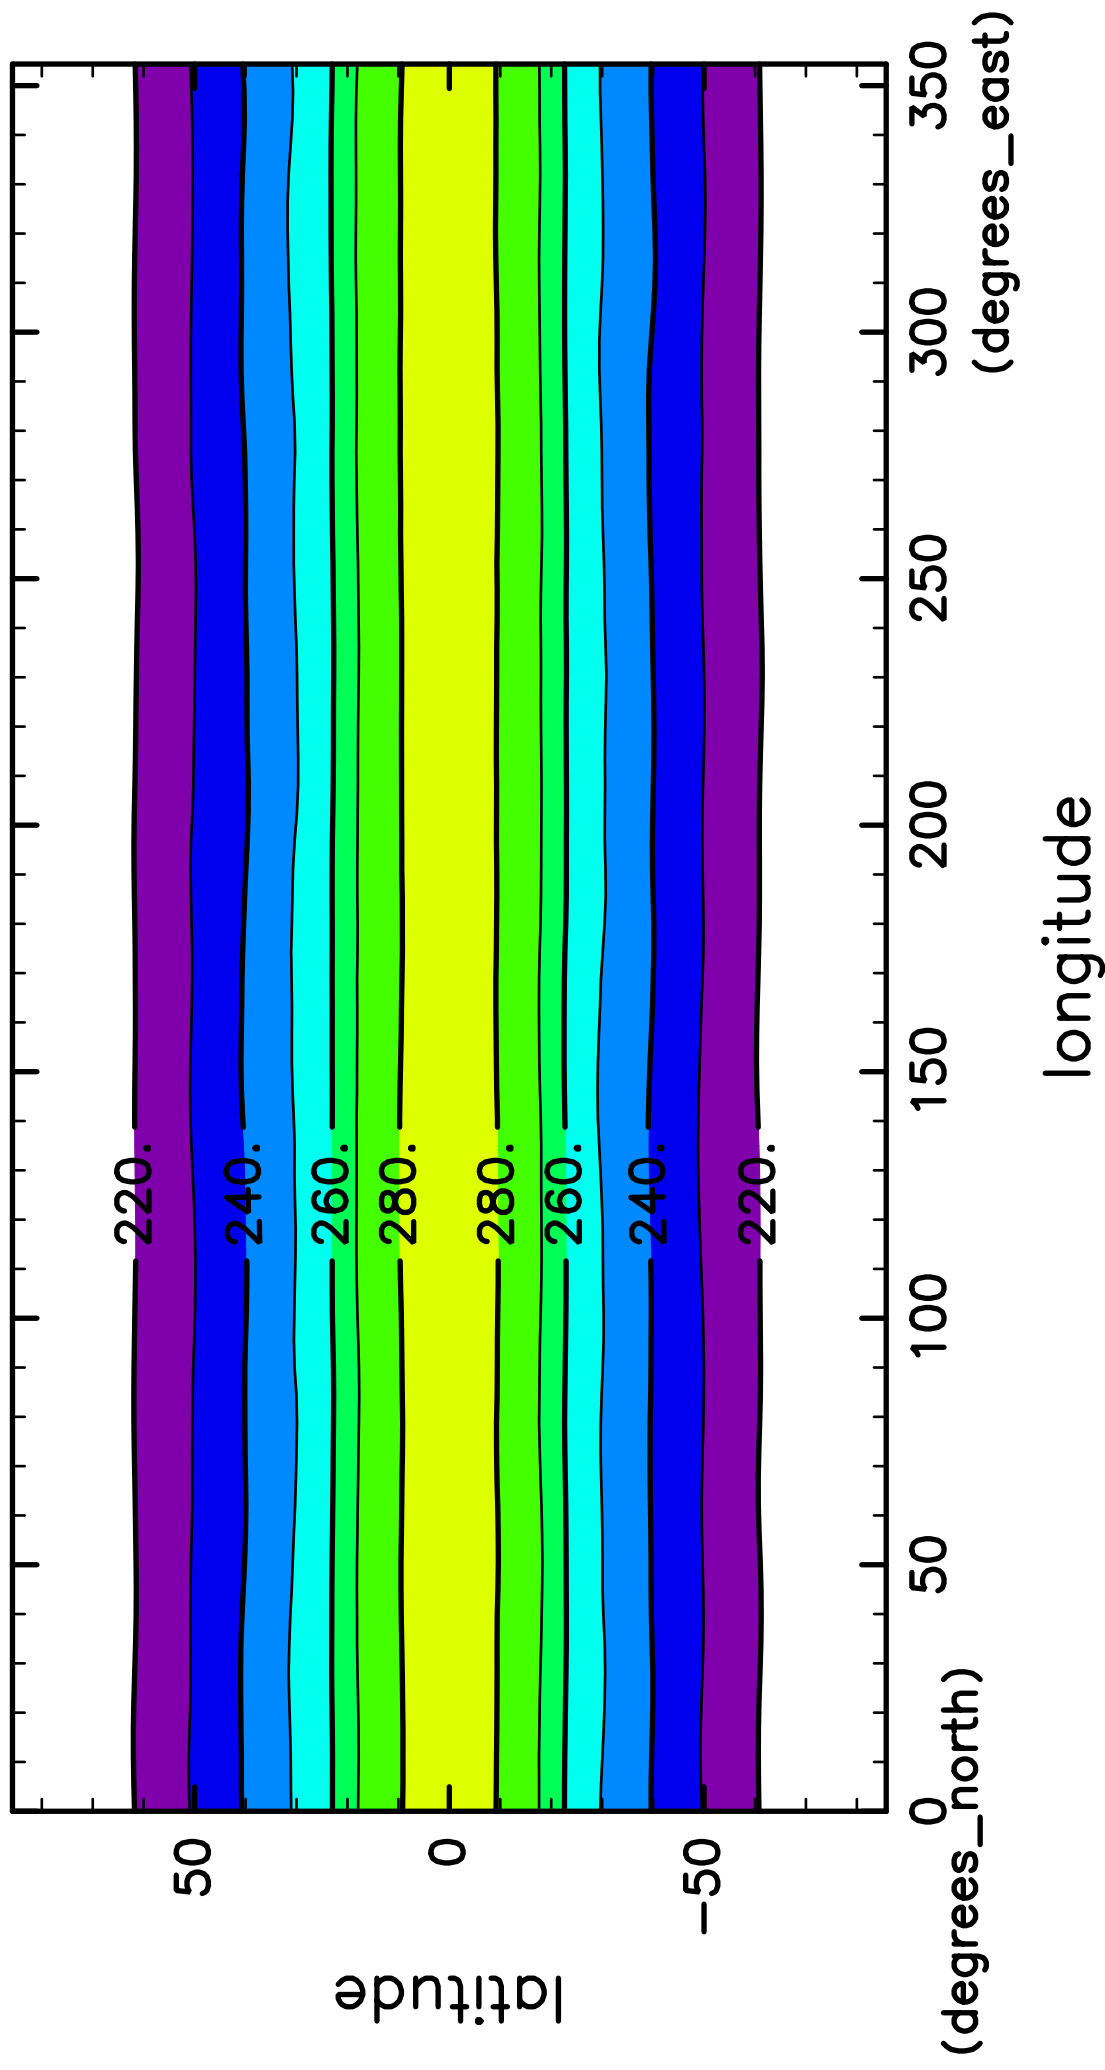

time mean SurfTemp (98th–100th years)

CONTOUR INTERVAL = 1.000E+01

(mean) time:35405..36500