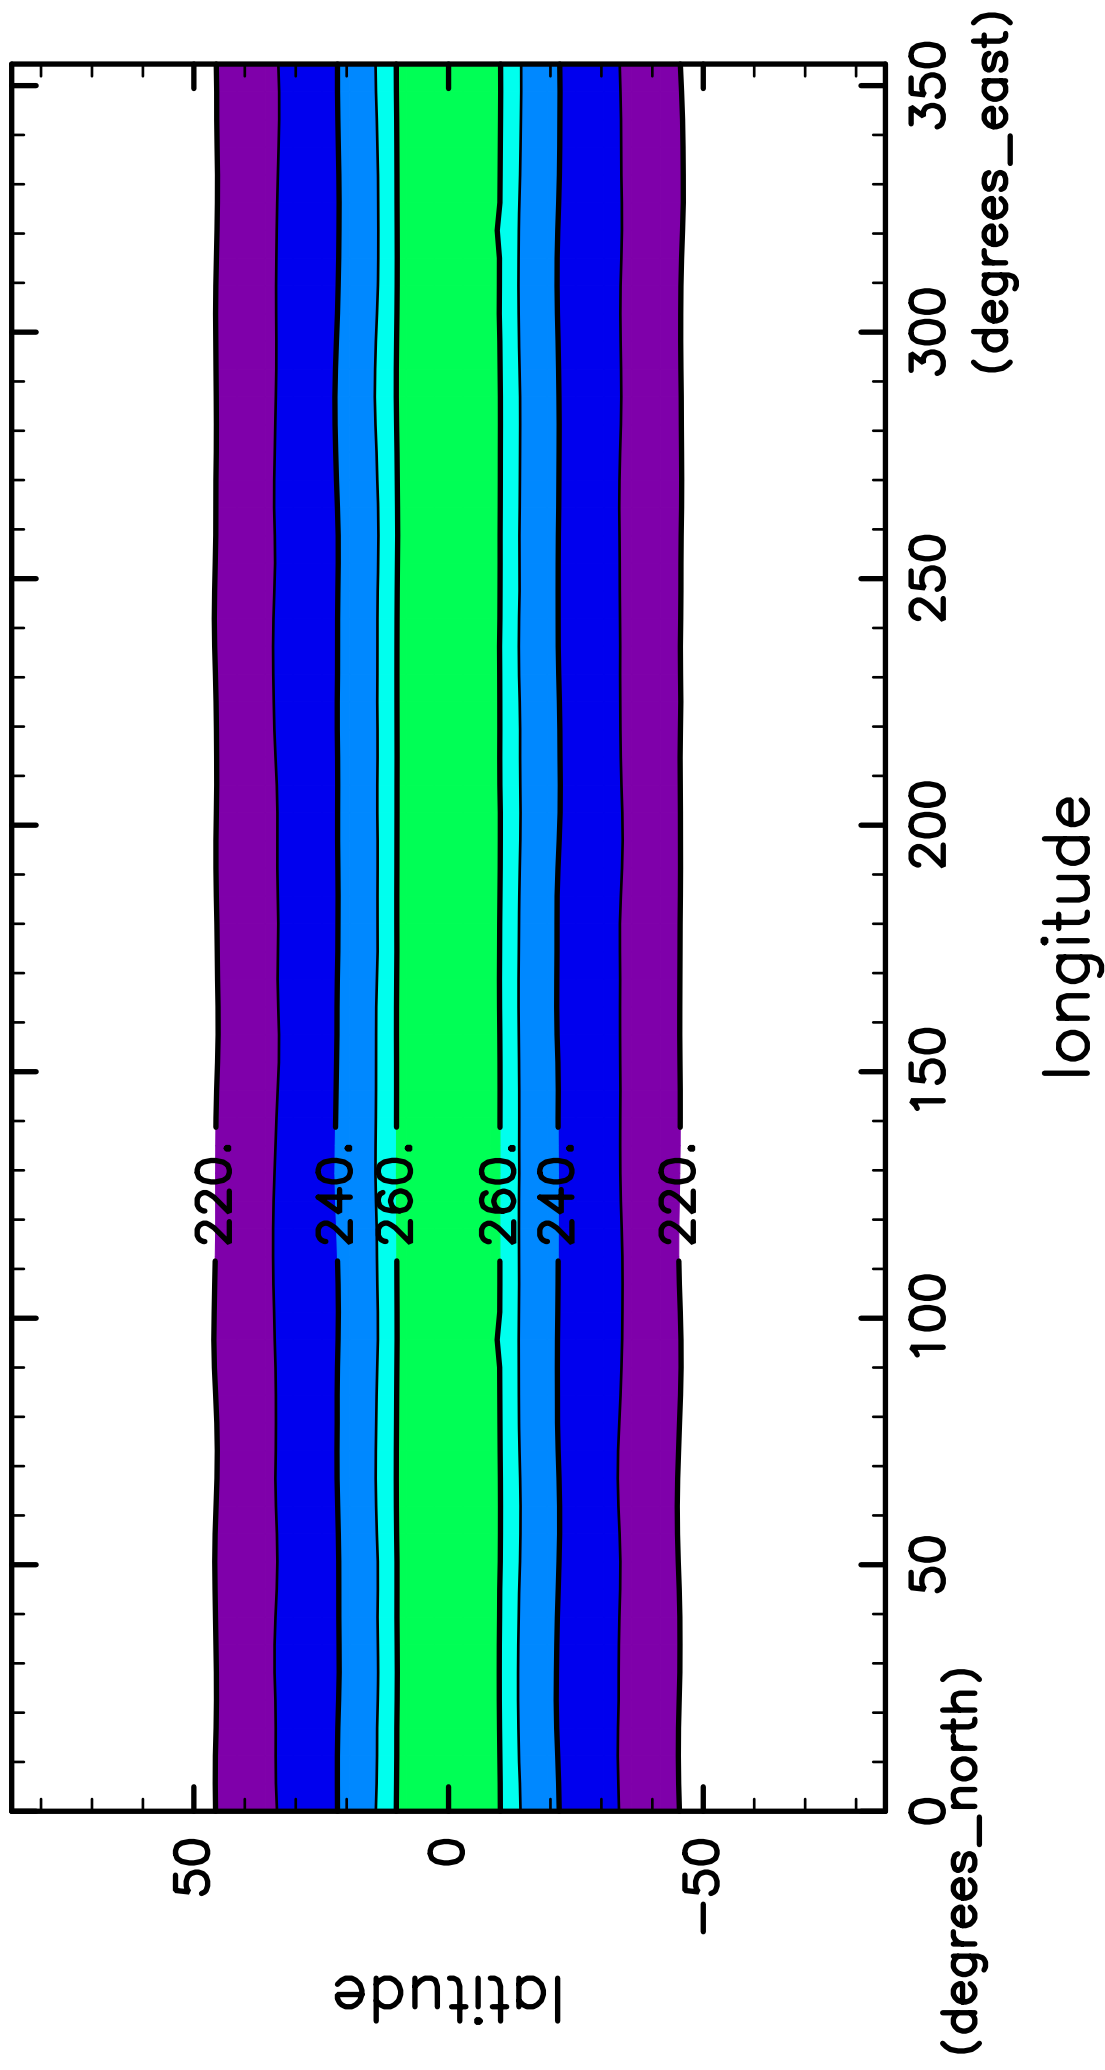

time mean SurfTemp (38th-40th years)

CONTOUR INTERVAL = 1.000E+01

(mean) time:13505..14600