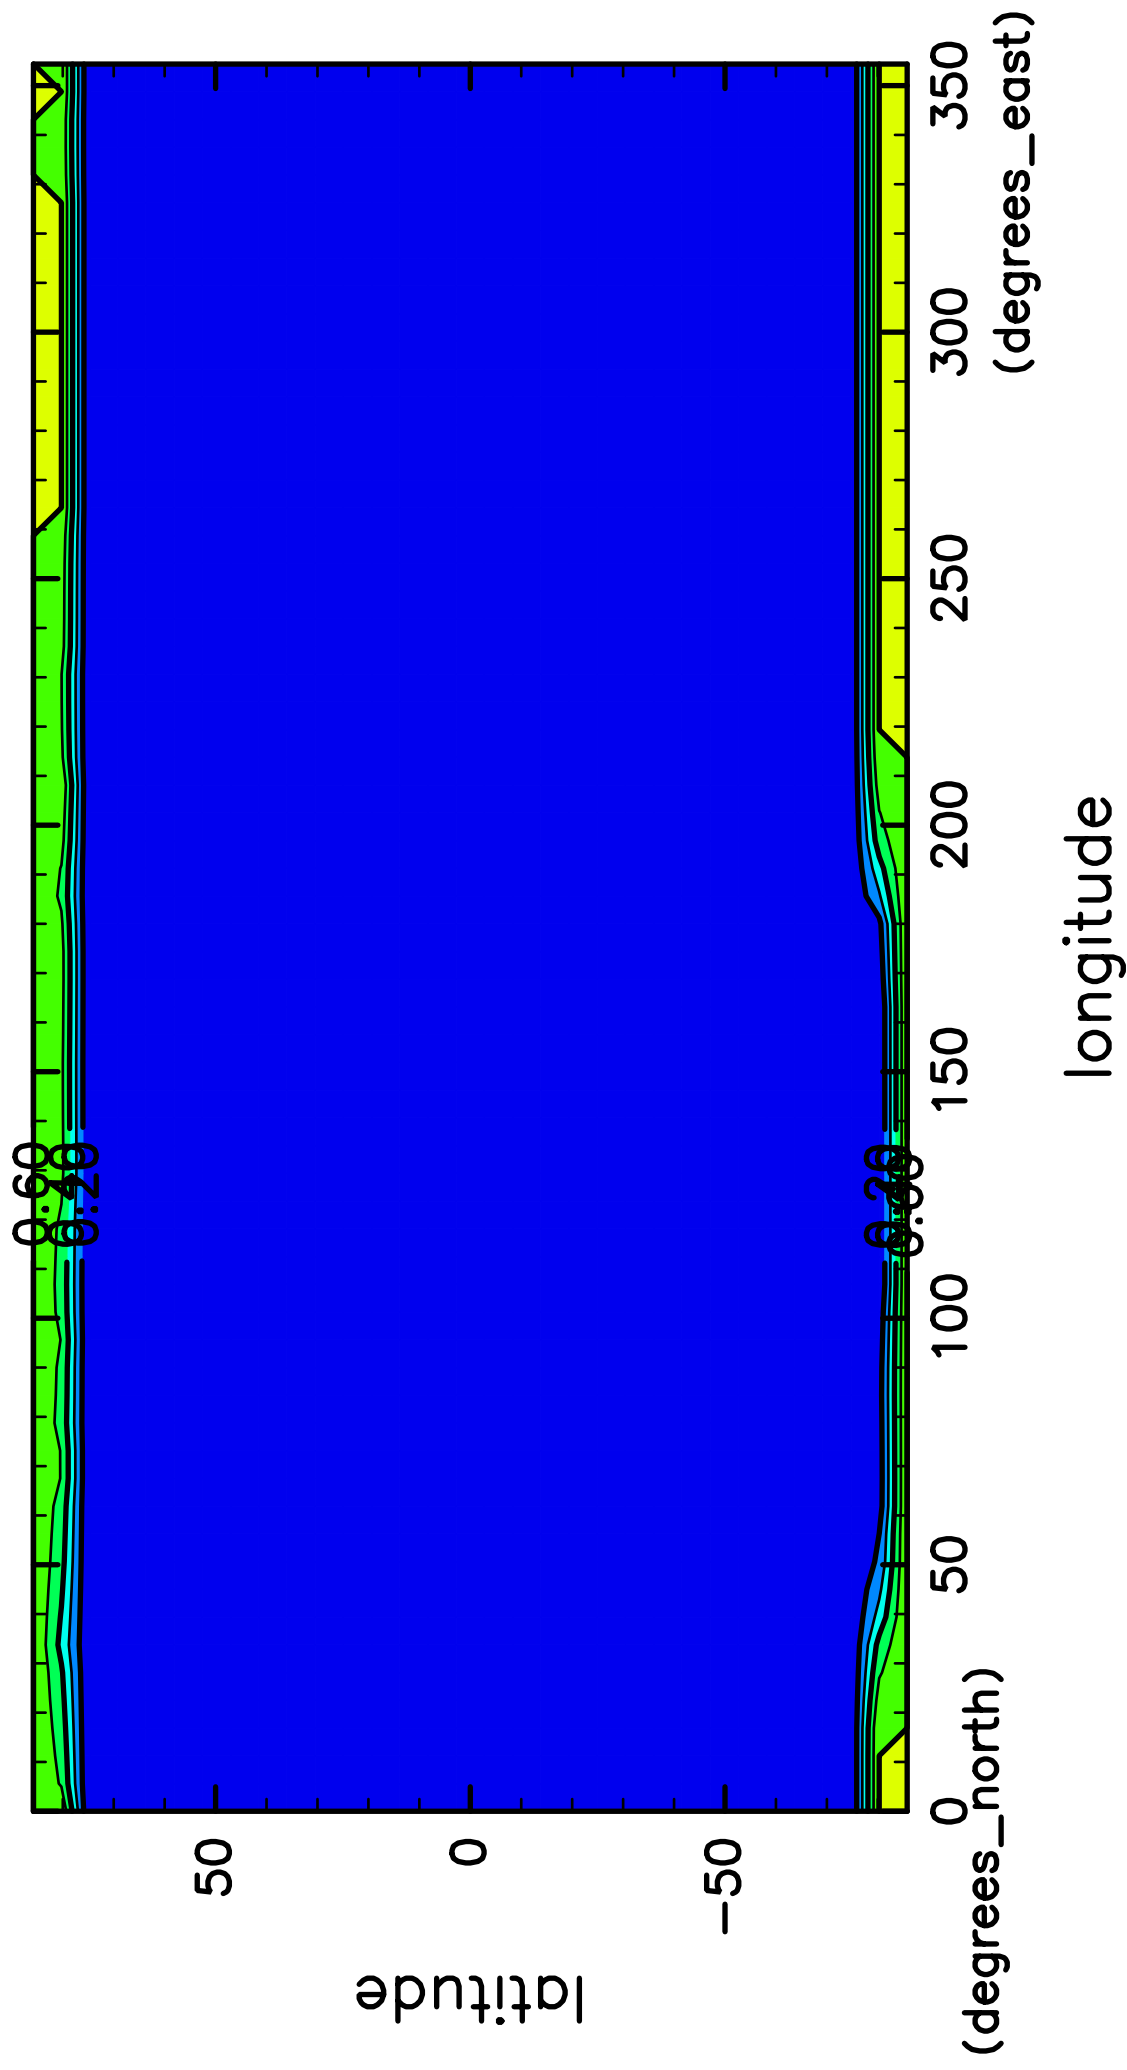

time mean SurfAlbedo (78th-80th years)

CONTOUR INTERVAL = 1.000E-01

(mean) time:28105..29200