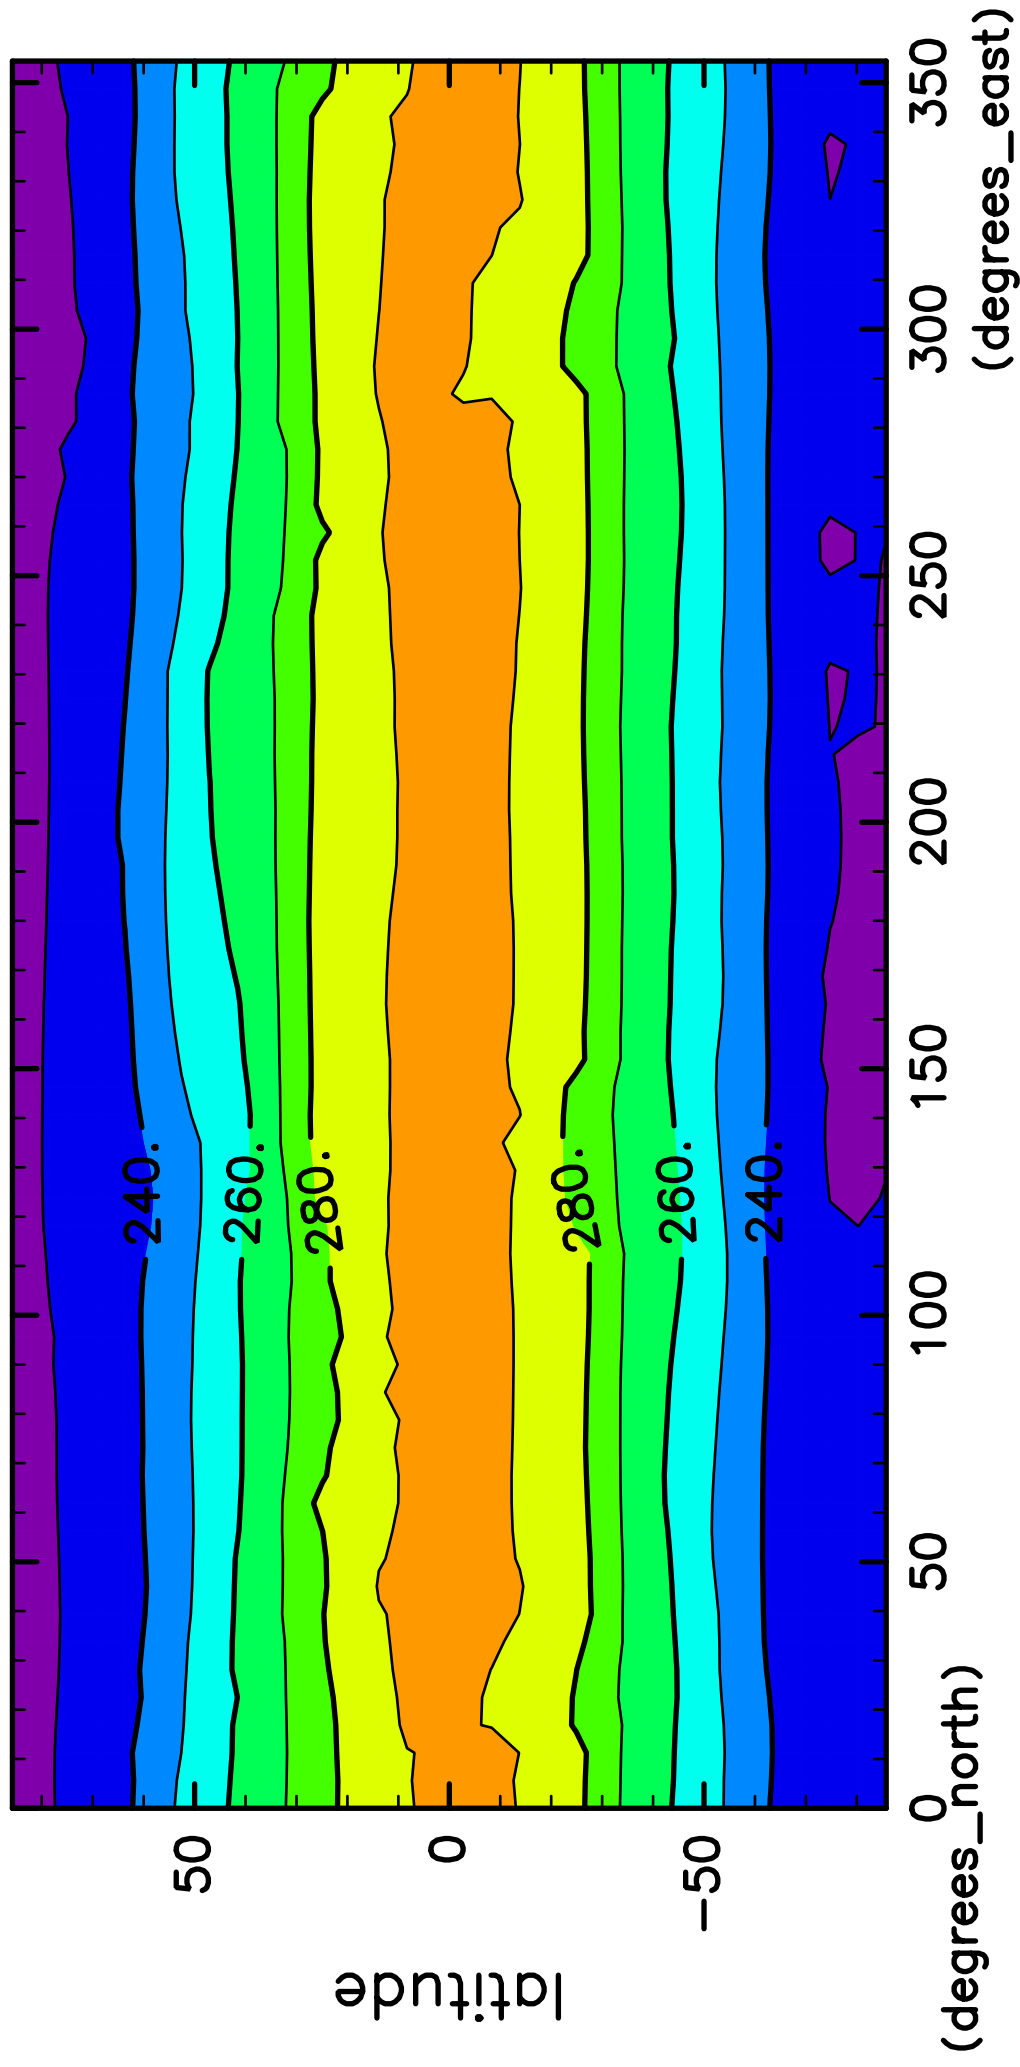

time mean SurfTemp (138th–140th years)

CONTOUR INTERVAL = 1.000E+01

220 240 260 280 300 320

(mean) time:50005..51100