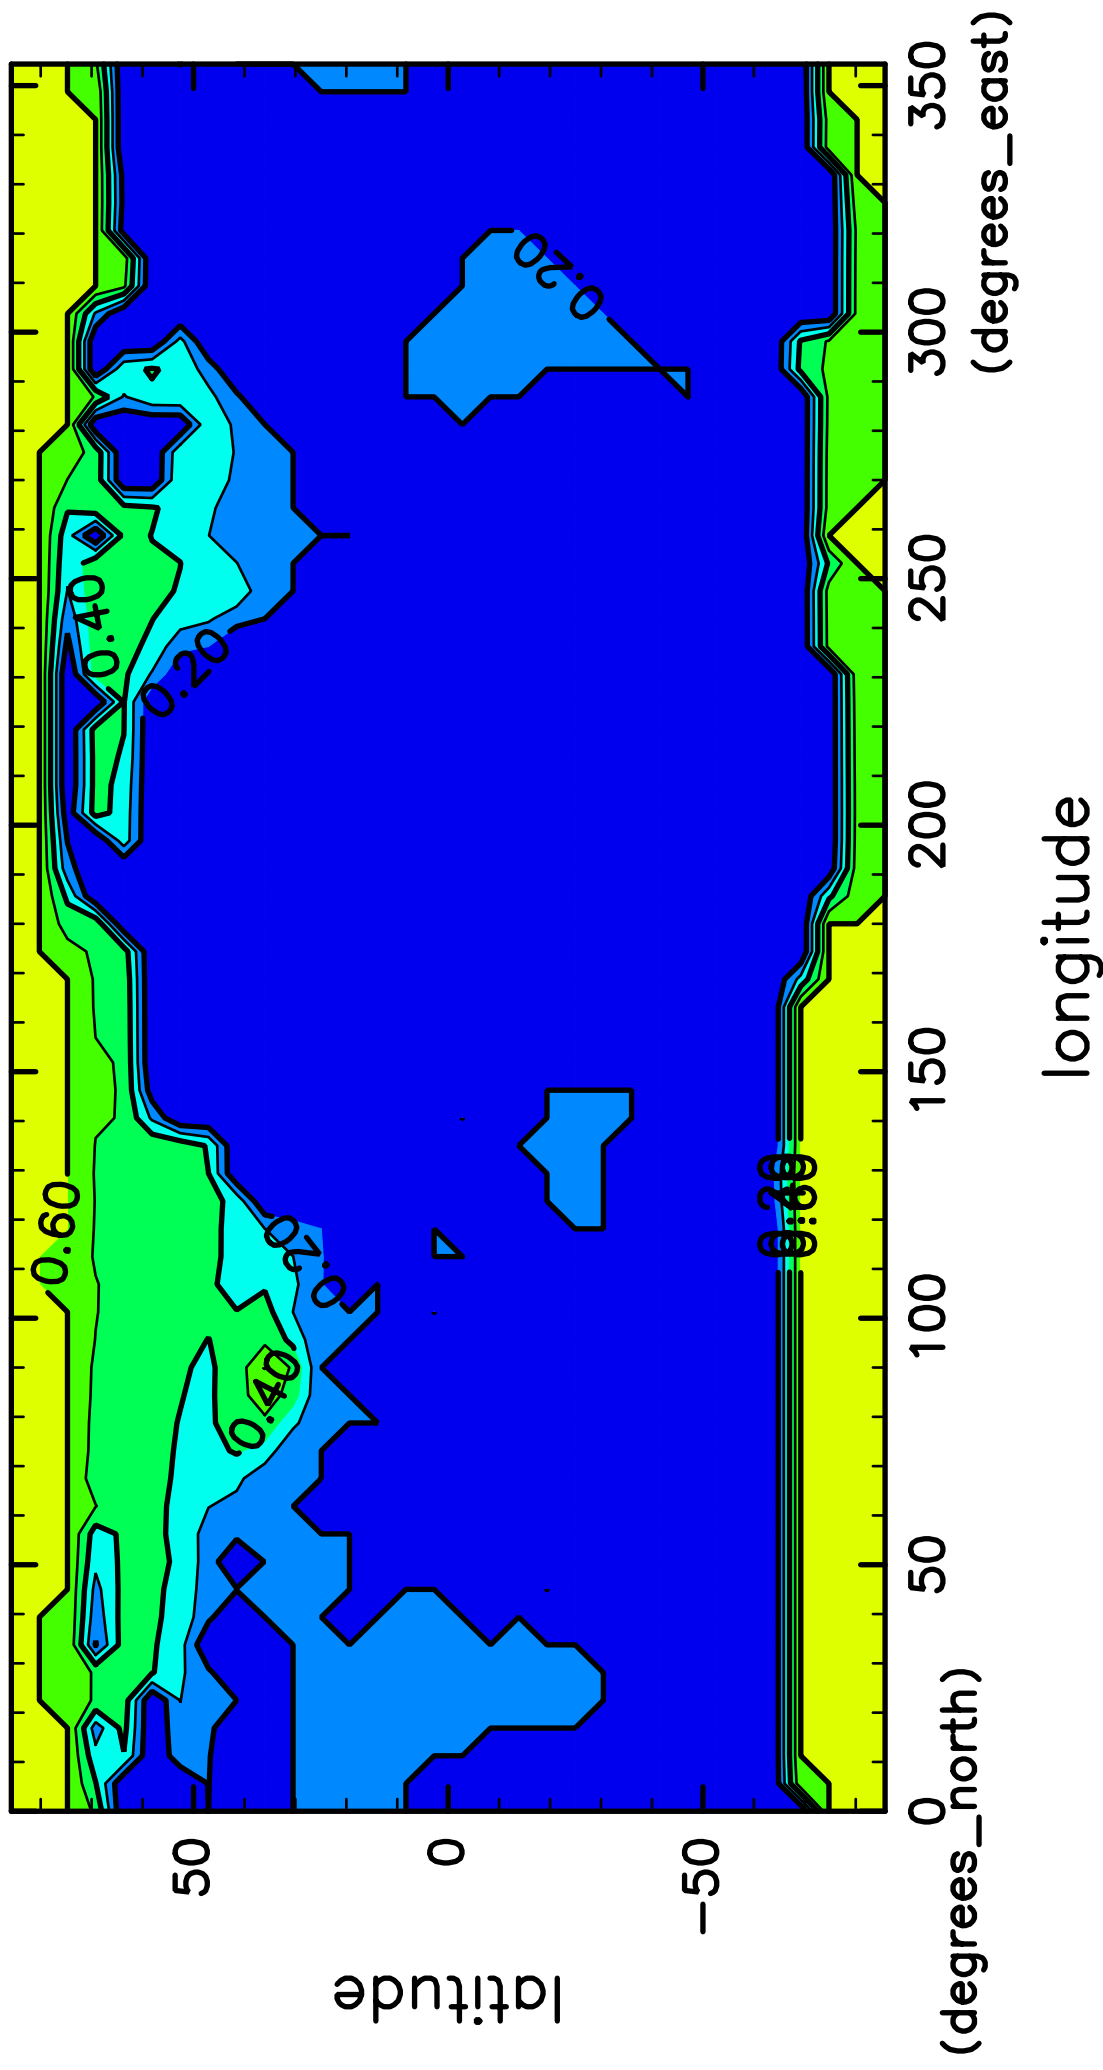

time mean SurfAlbedo (18th–20th years)

CONTOUR INTERVAL = 1.000E-01

(mean) time:6205..7300