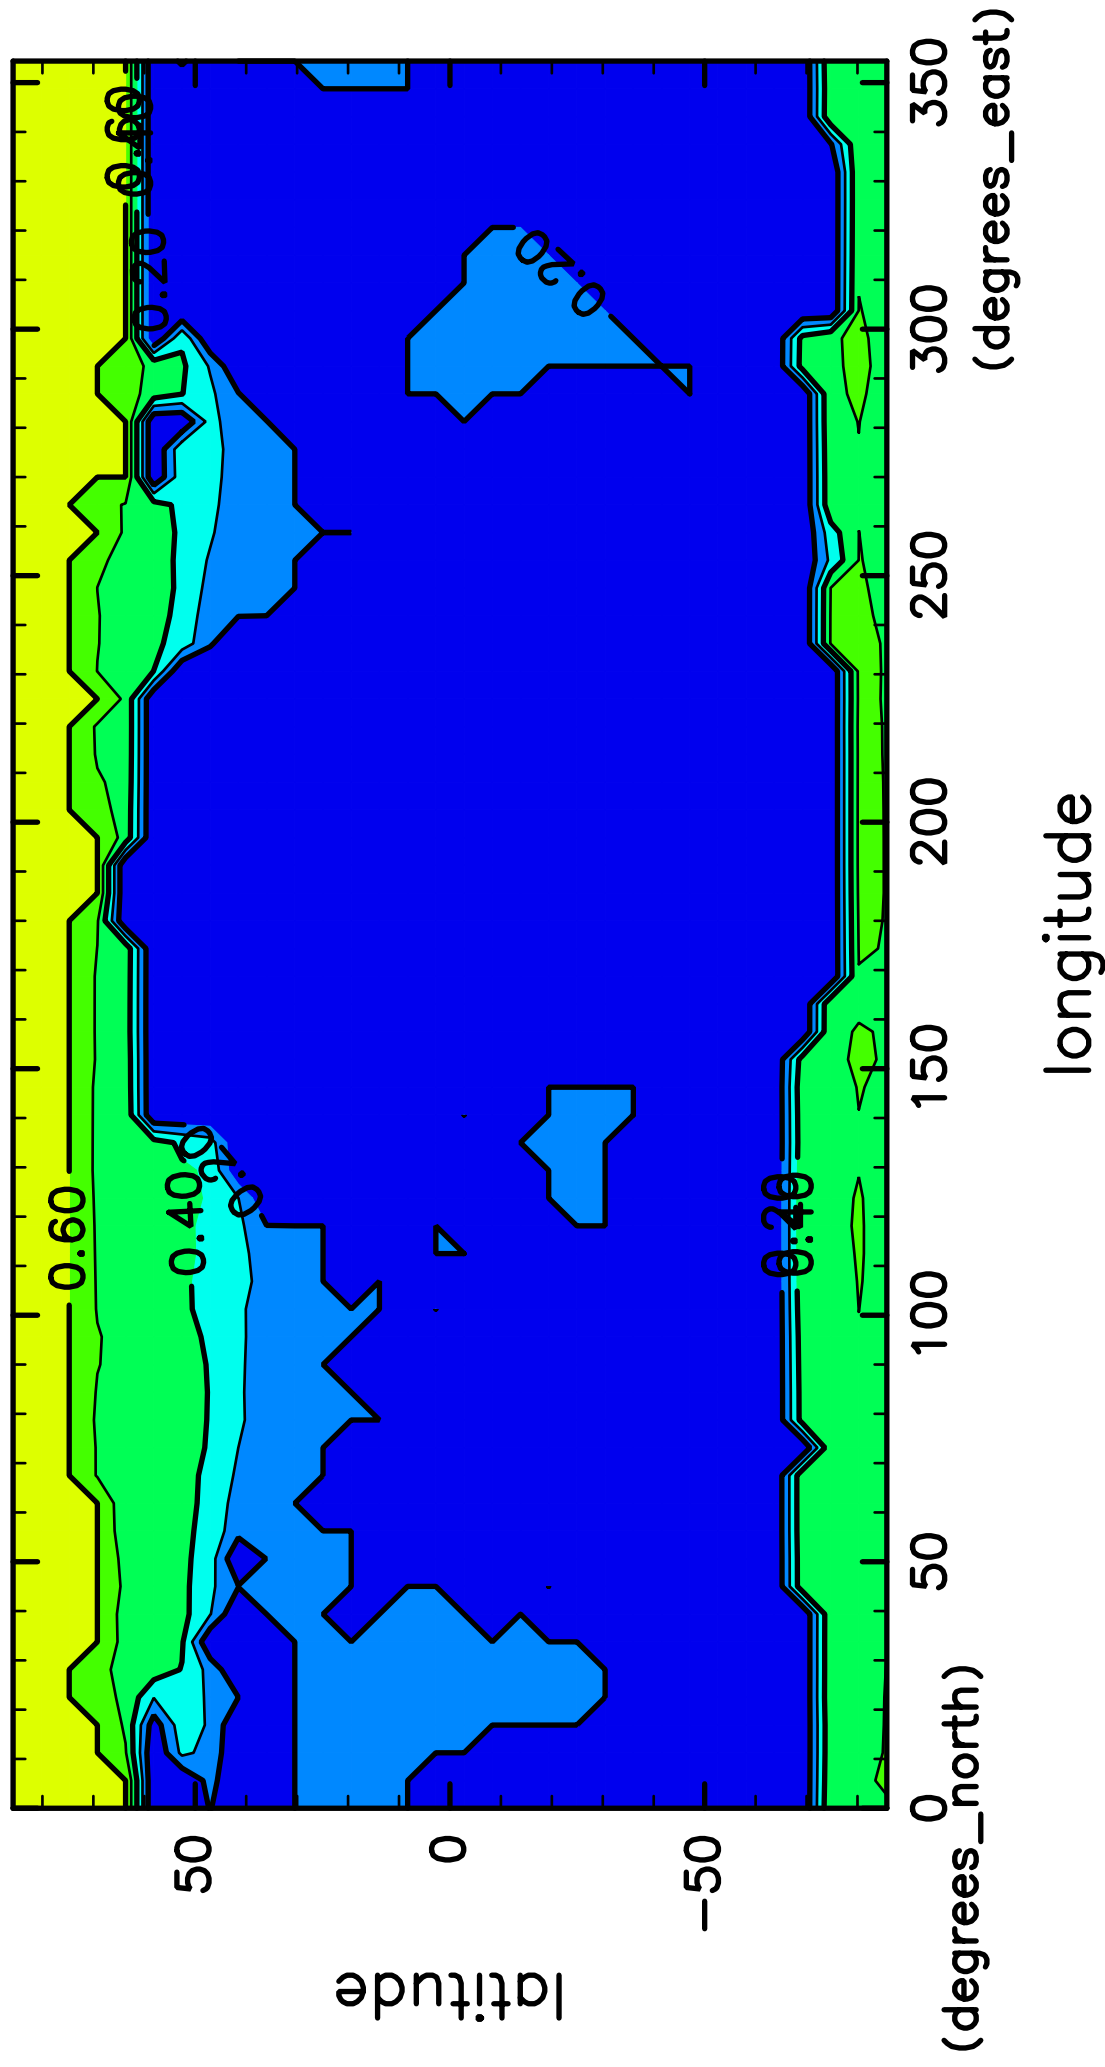

time mean SurfAlbedo (98th–100th years)

CONTOUR INTERVAL = 1.000E-01

(mean) time:35405..36500