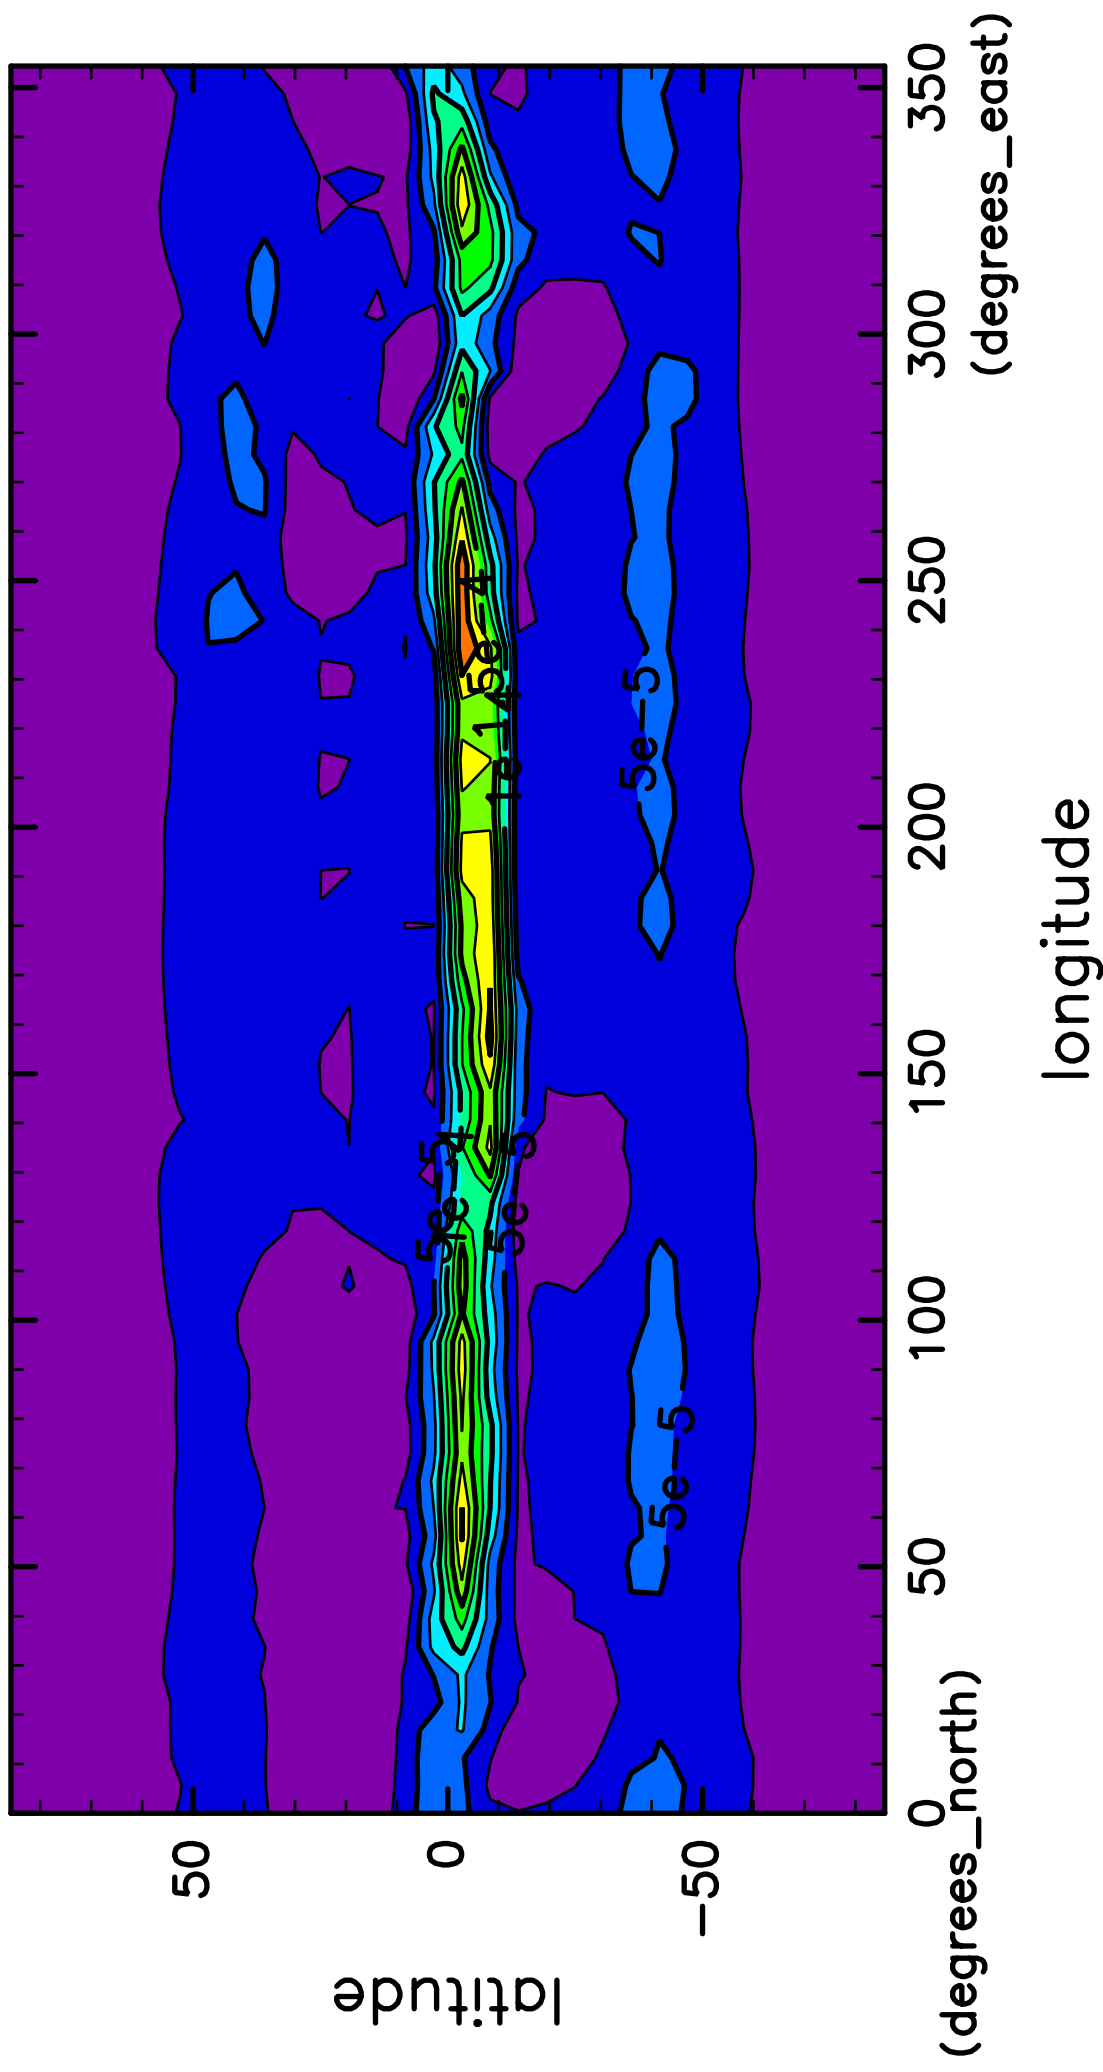

# time mean PRCP (98th–100th years)

CONTOUR INTERVAL = 2.500E-05

(mean) time:35405..36500