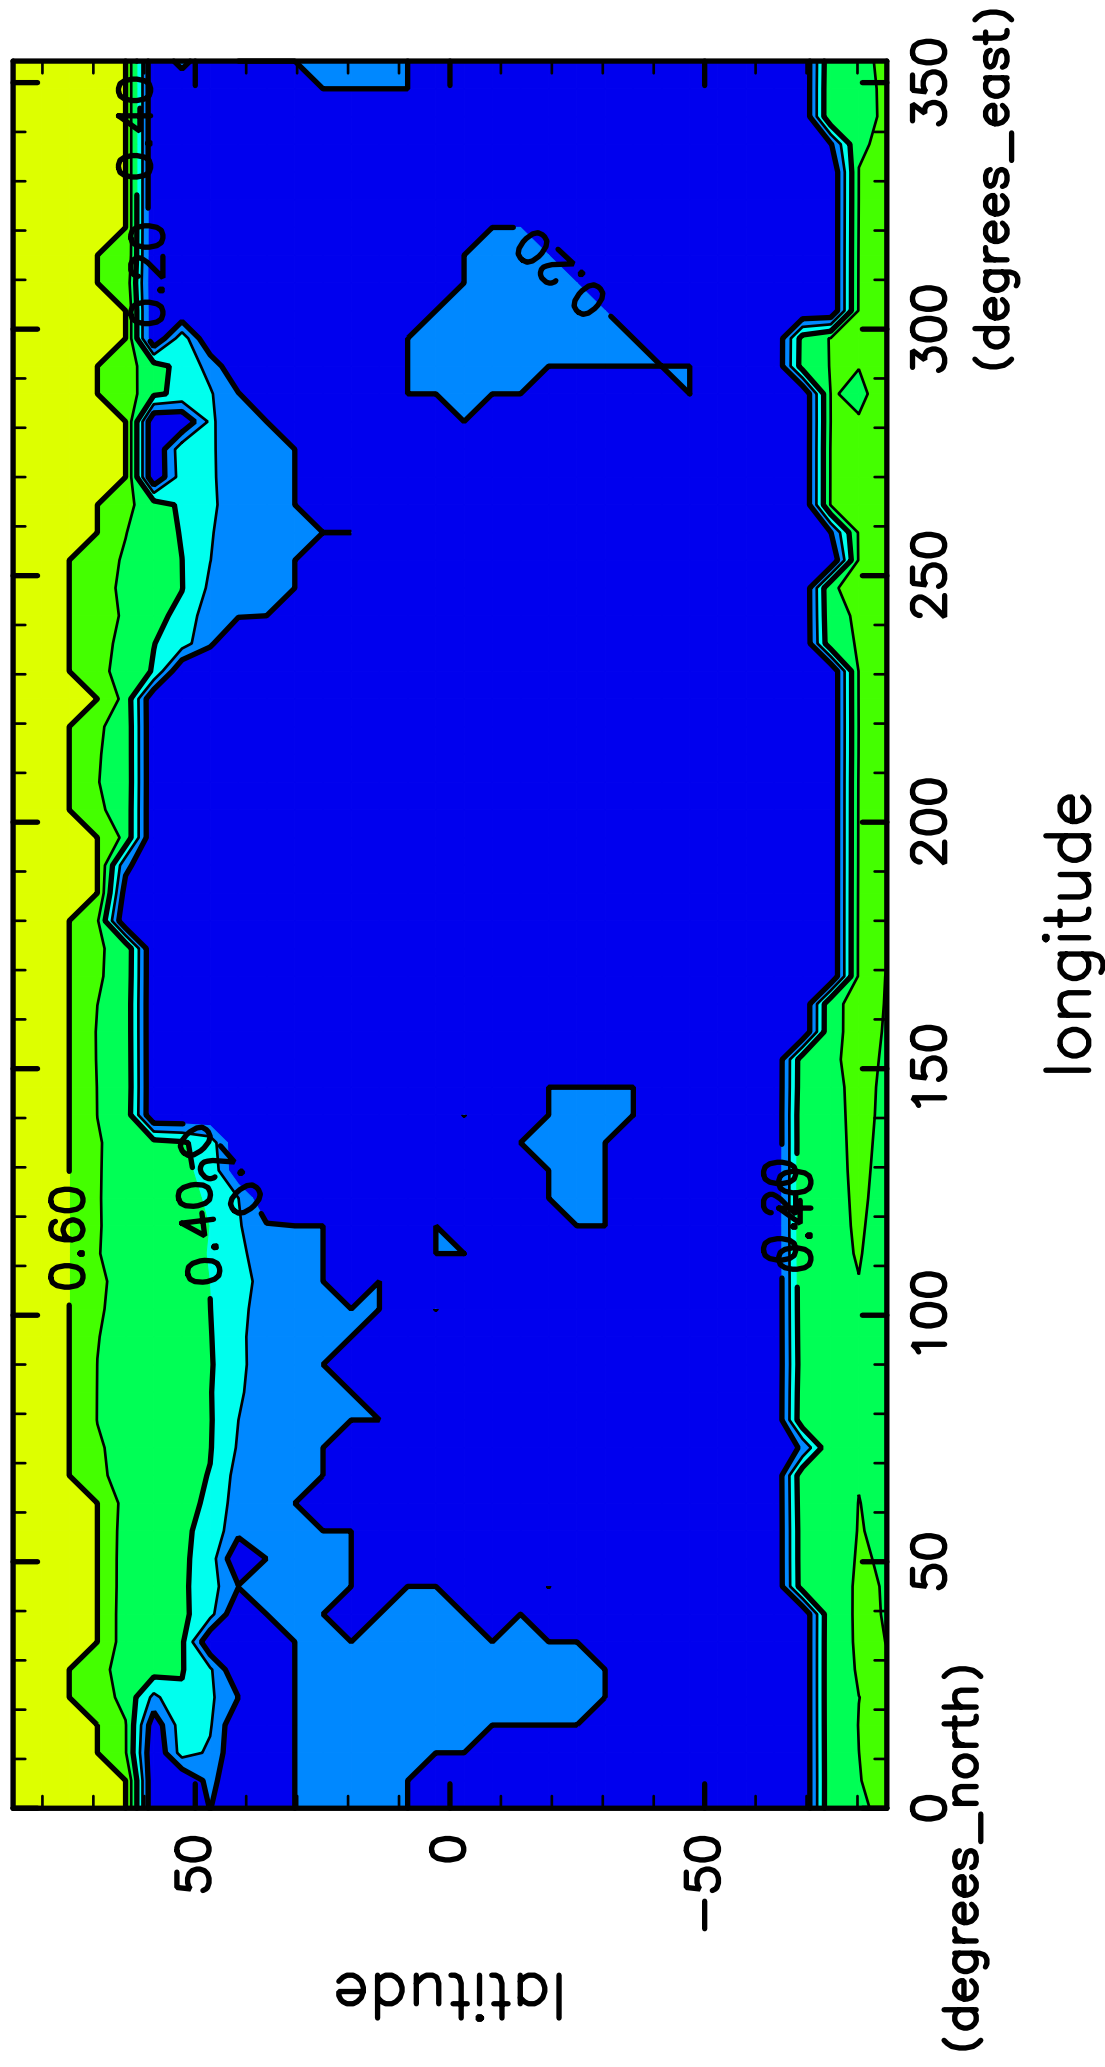

# time mean SurfAlbedo (78th–80th years)

CONTOUR INTERVAL = 1.000E-01

(mean) time:28105..29200