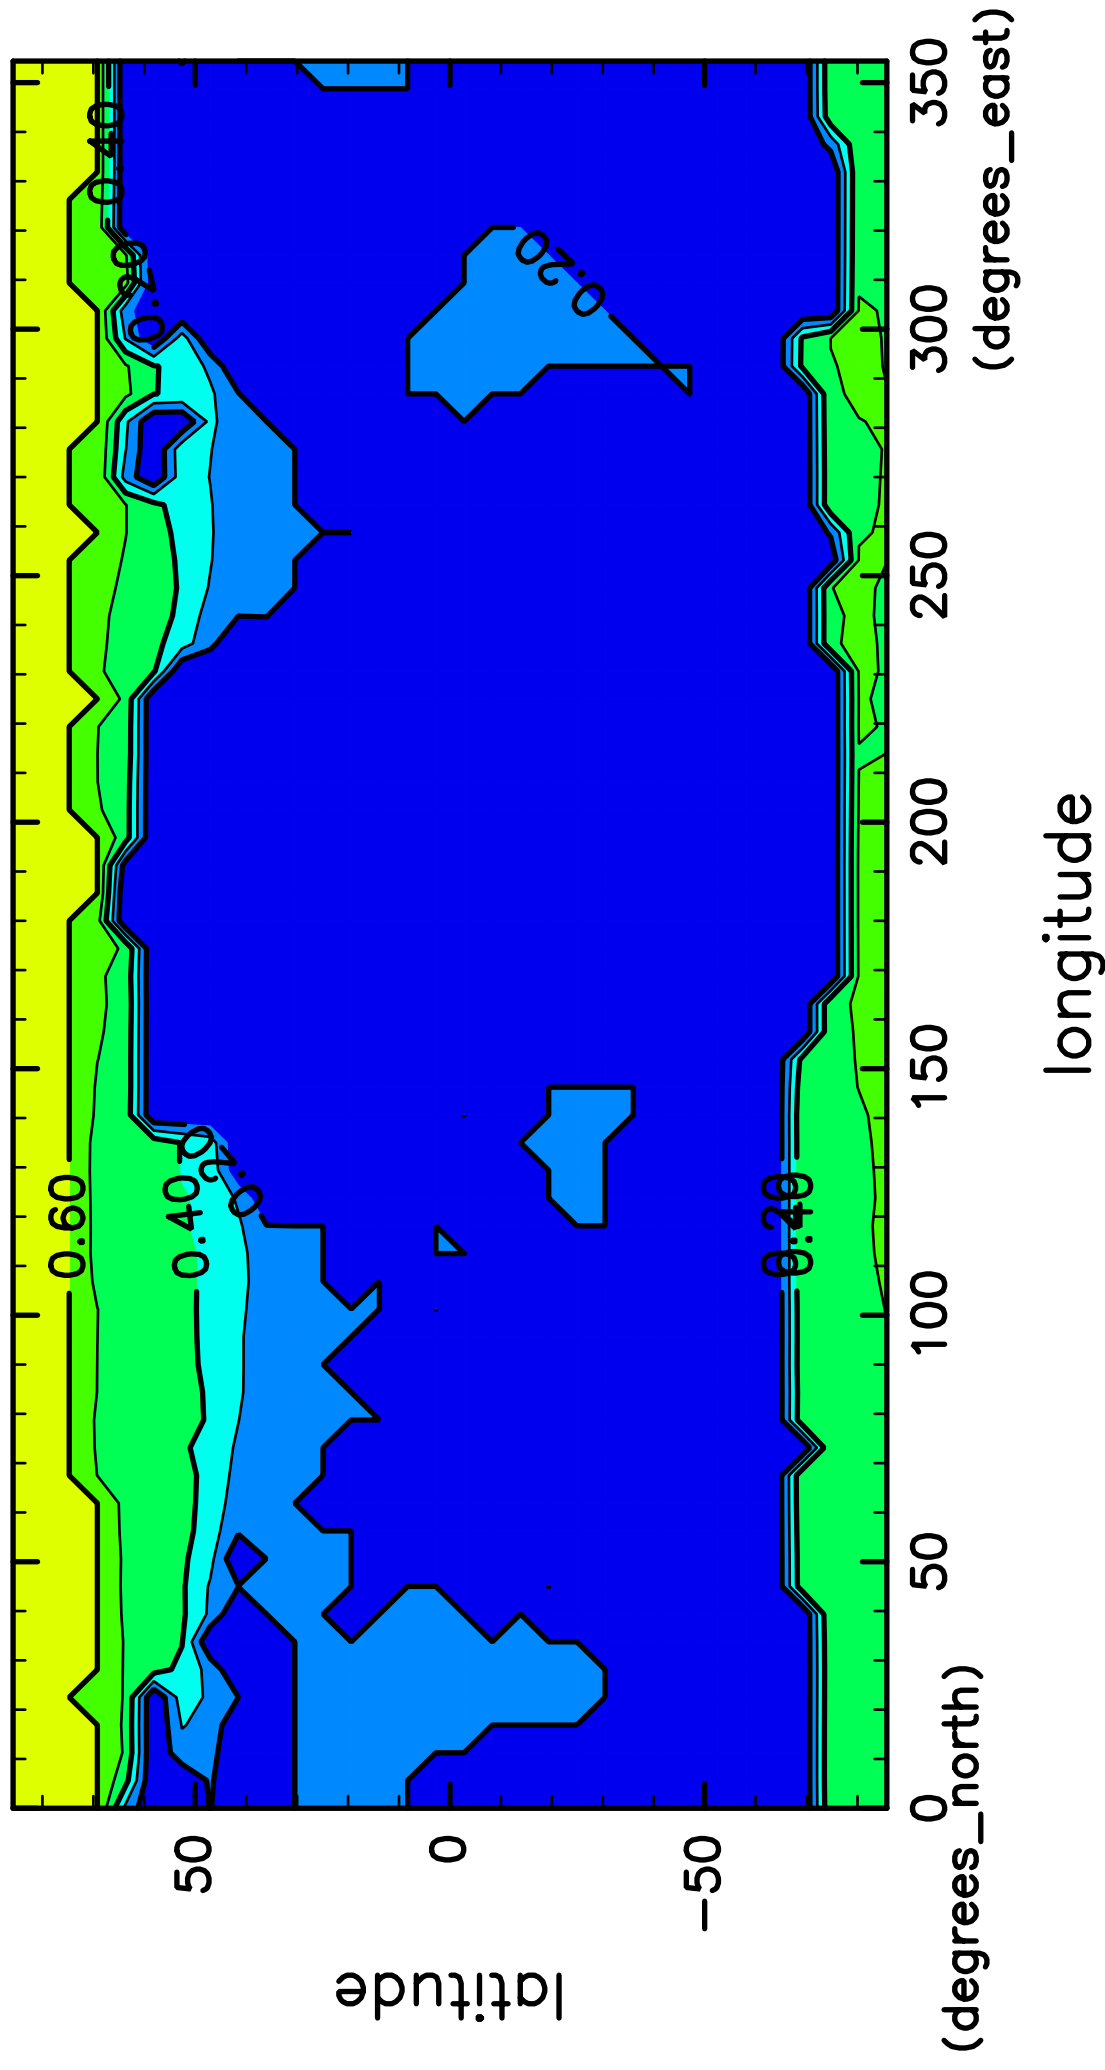

# time mean SurfAlbedo (58th–60th years)

CONTOUR INTERVAL = 1.000E-01

(mean) time:20805..21900