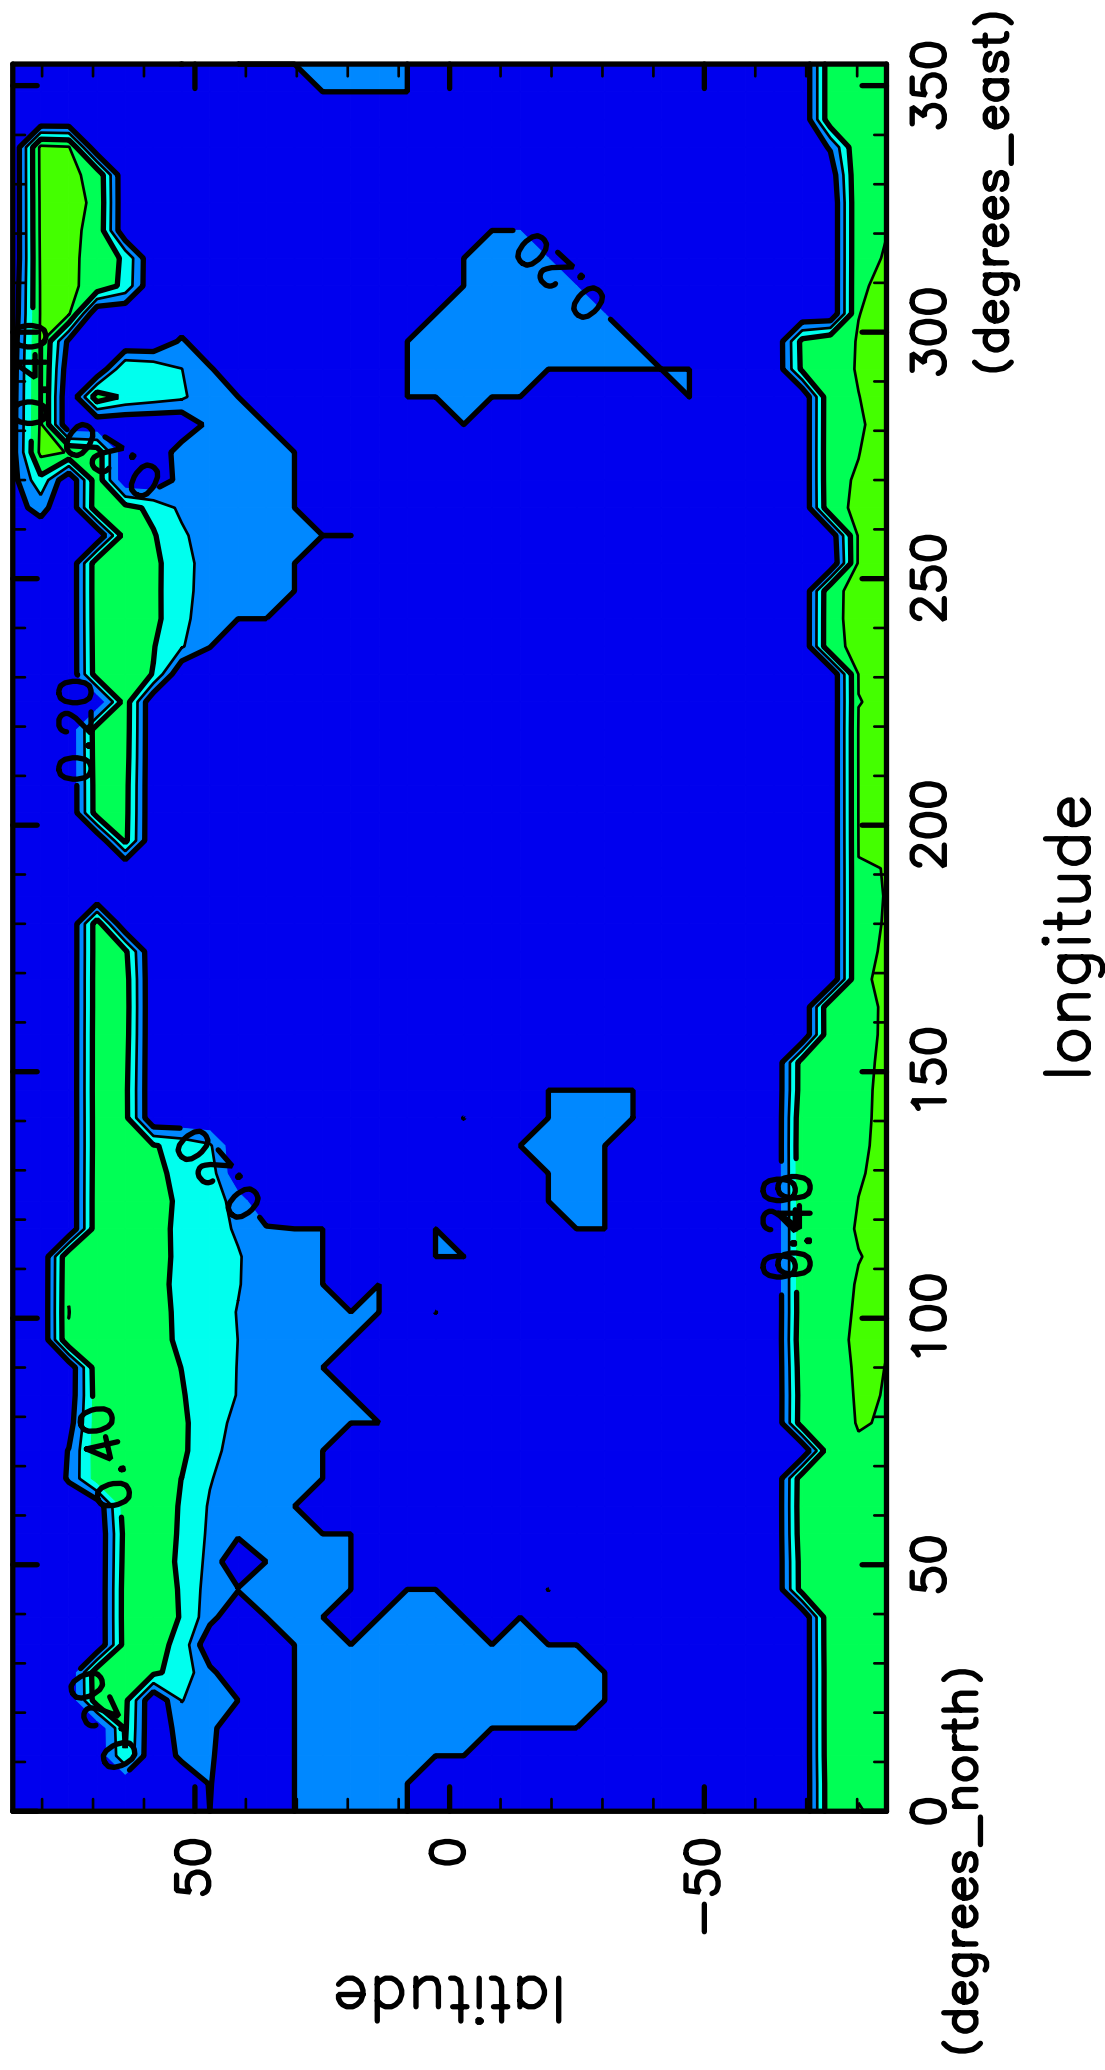

time mean SurfAlbedo (18th–20th years)

CONTOUR INTERVAL = 1.000E-01

(mean) time:6205..7300