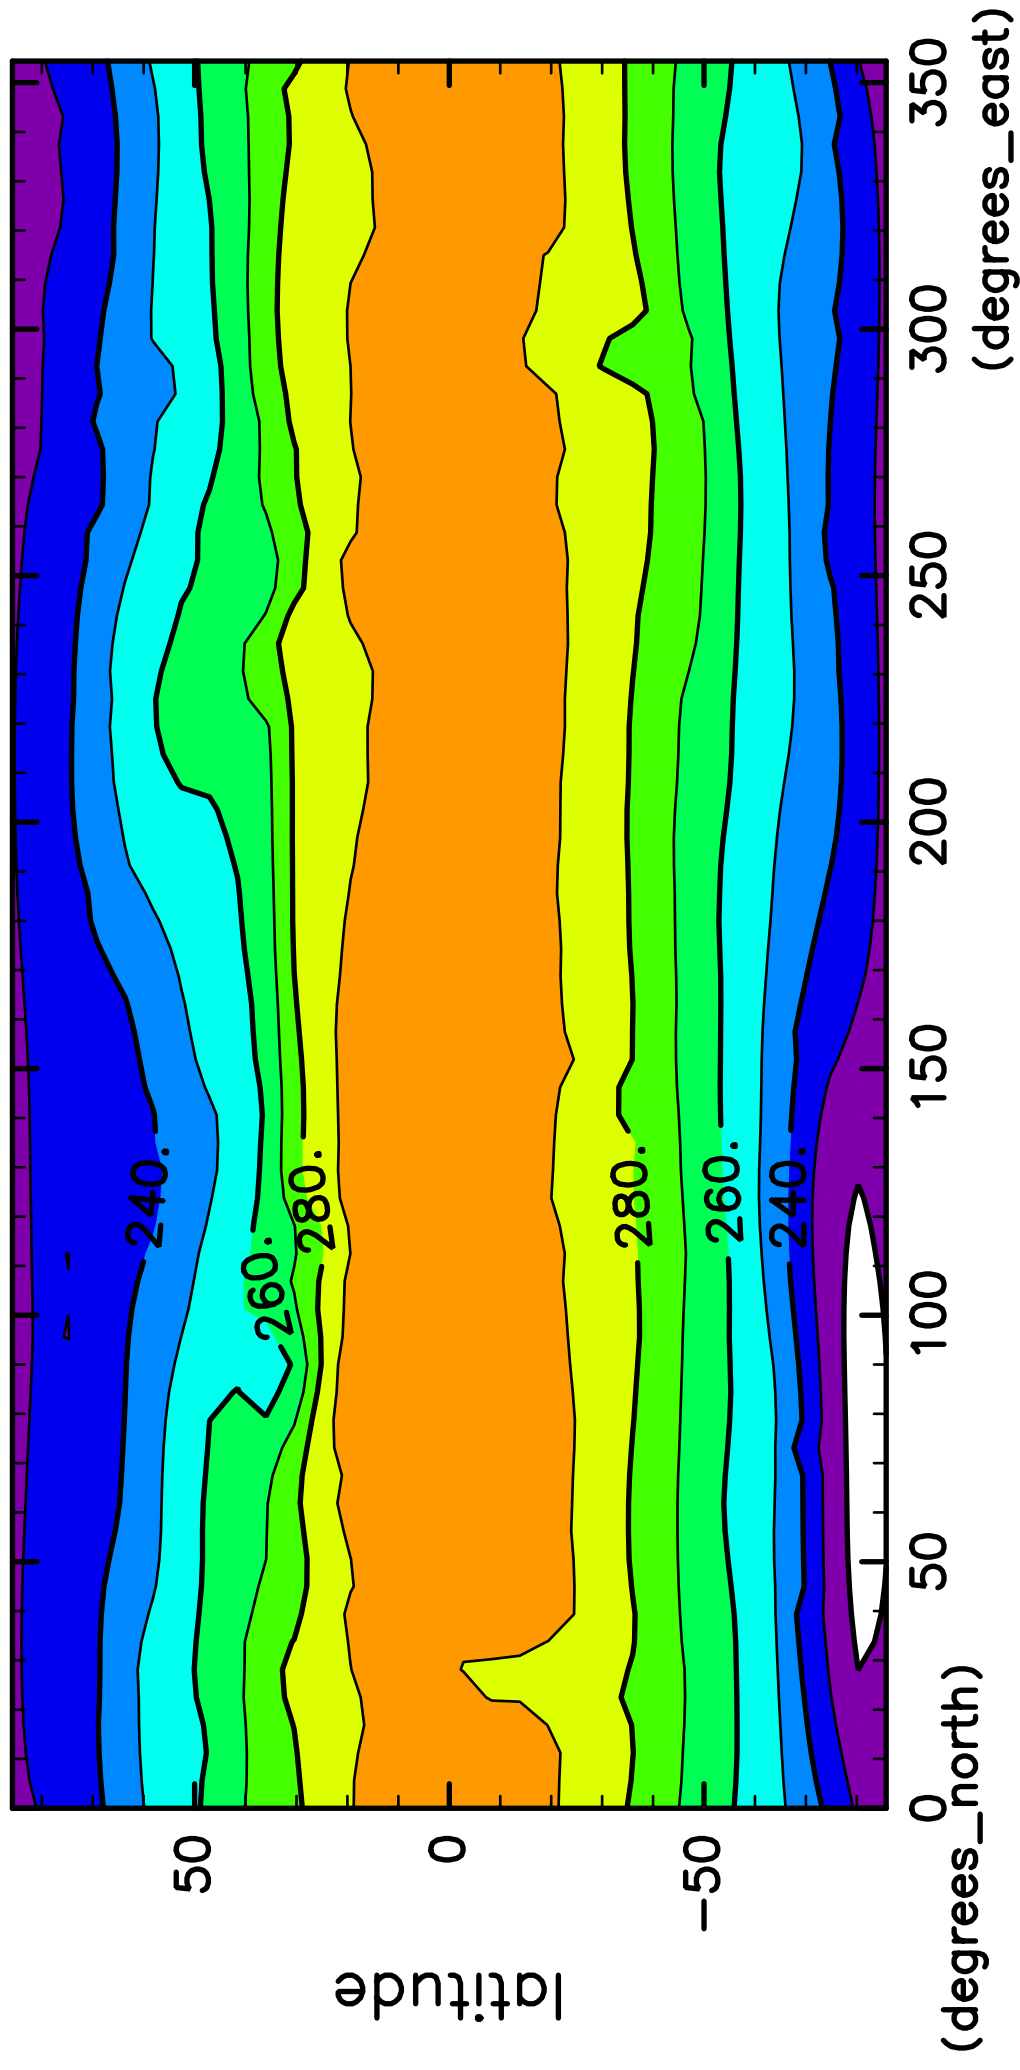

time mean SurfTemp (58th–60th years)

CONTOUR INTERVAL = 1.000E+01

(mean) time:20805..21900