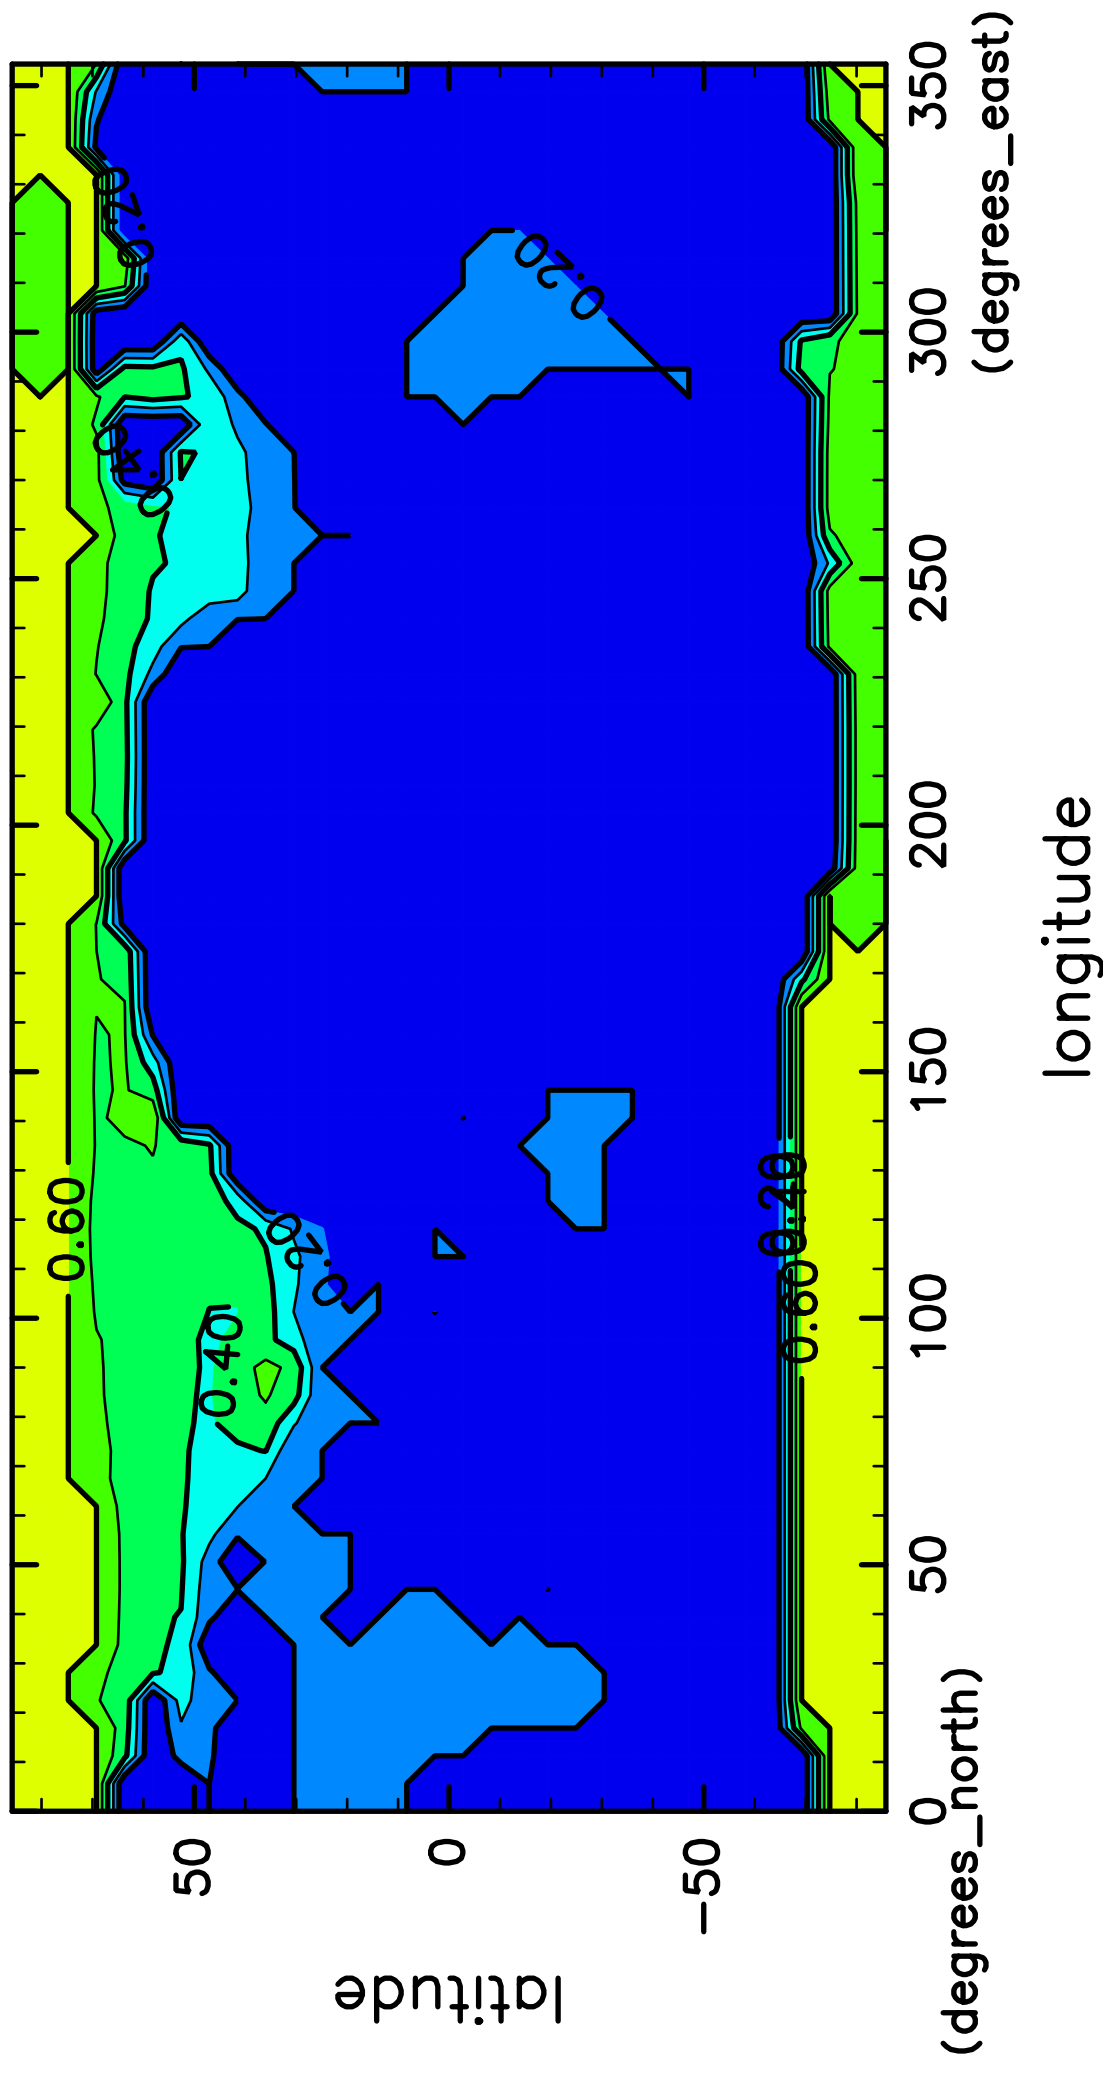

time mean SurfAlbedo (18th–20th years)

CONTOUR INTERVAL = 1.000E-01

(mean) time:6205..7300