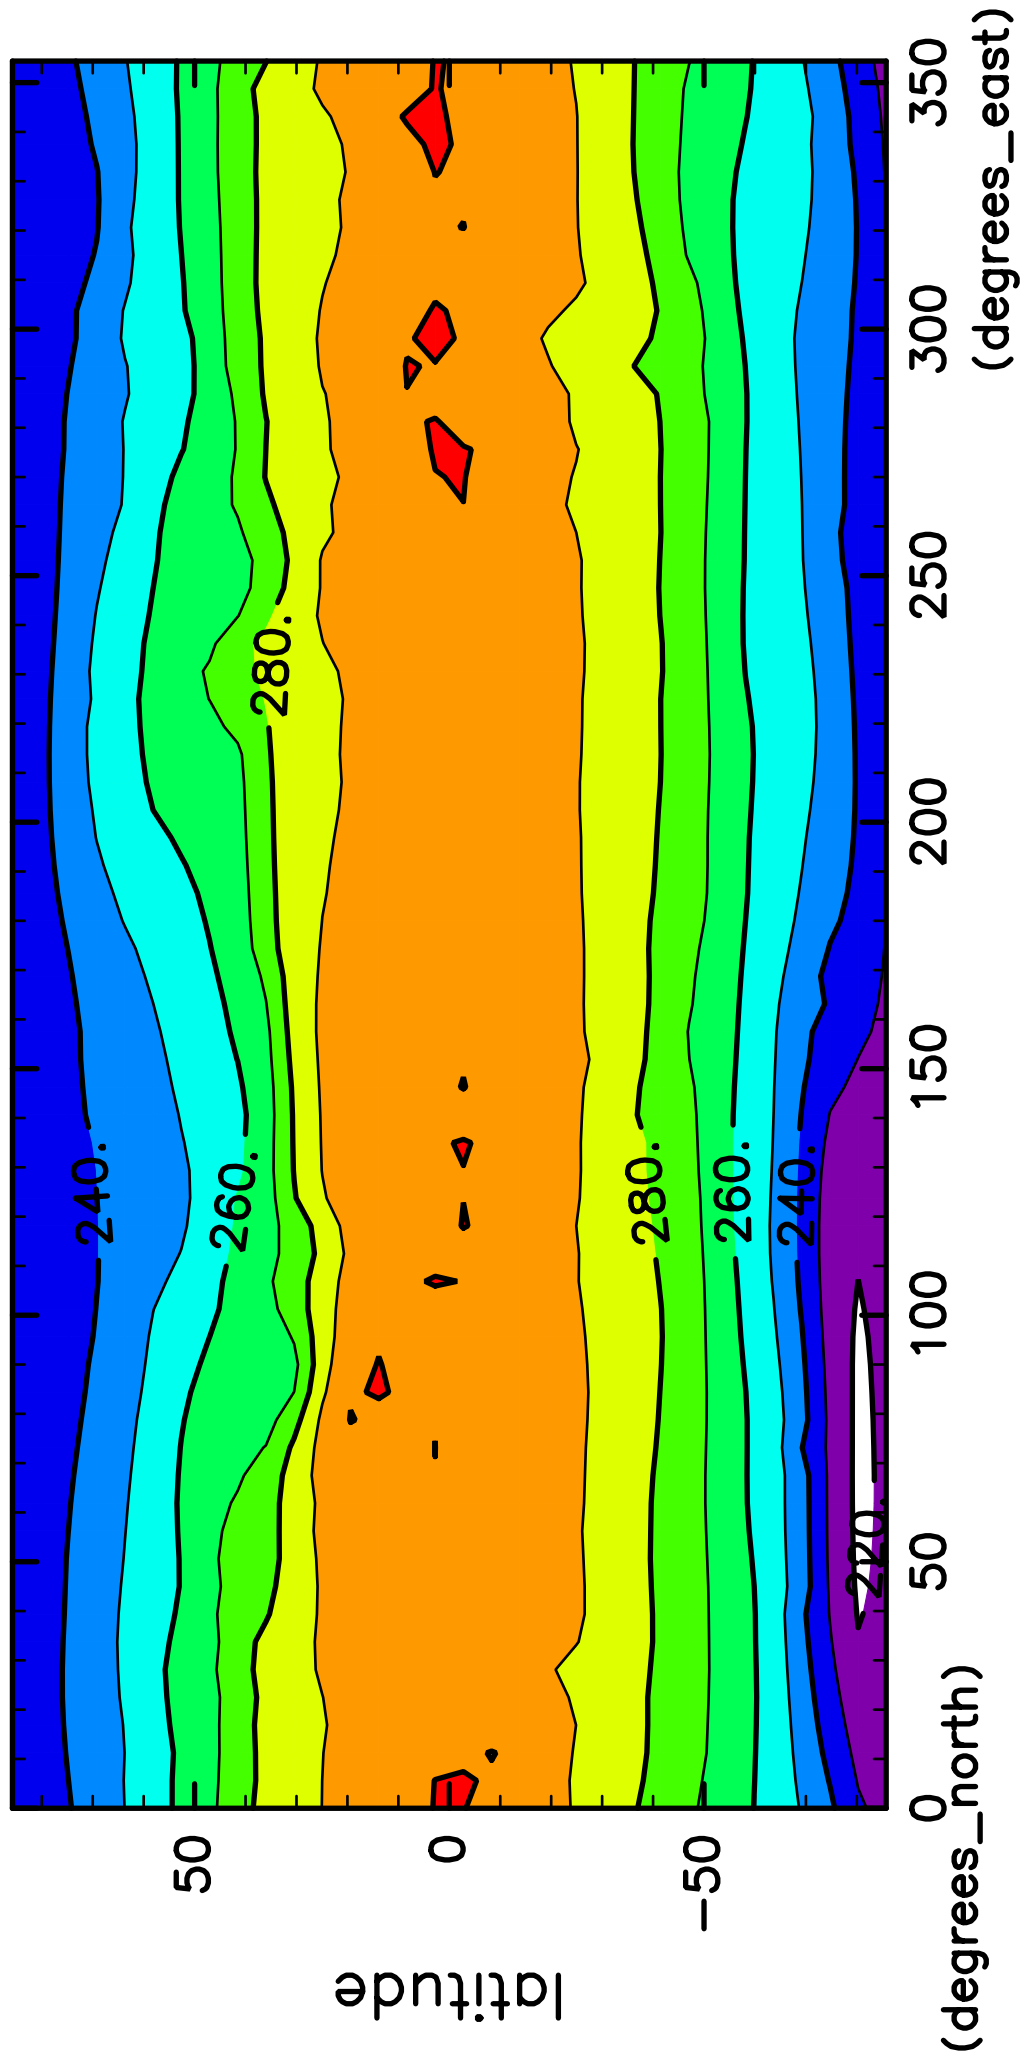

# time mean SurfTemp (138th–140th years)

CONTOUR INTERVAL = 1.000E+01

(mean) time:50005..51100