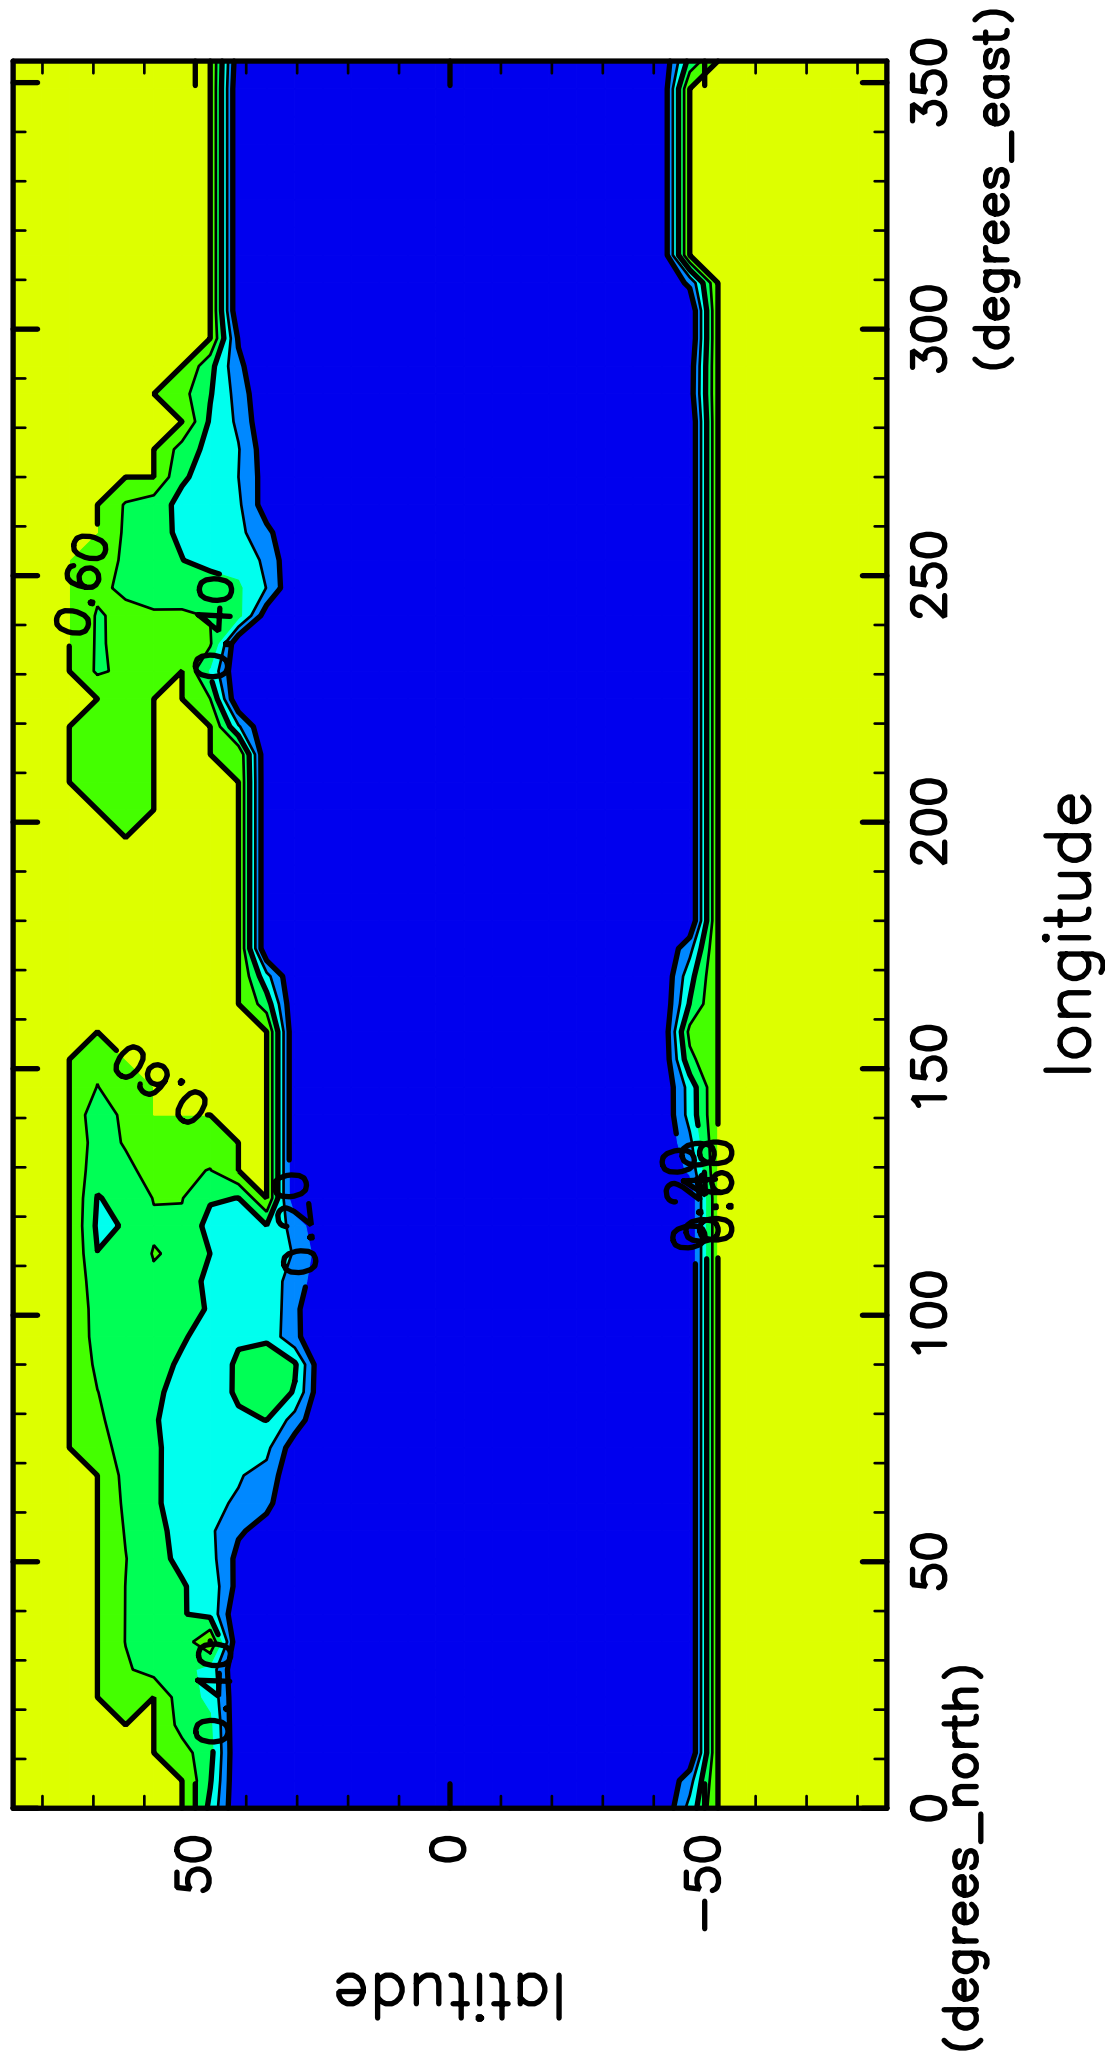

time mean SurfAlbedo (138th–140th years)

CONTOUR INTERVAL = 1.000E-01

(mean) time:50005..51100