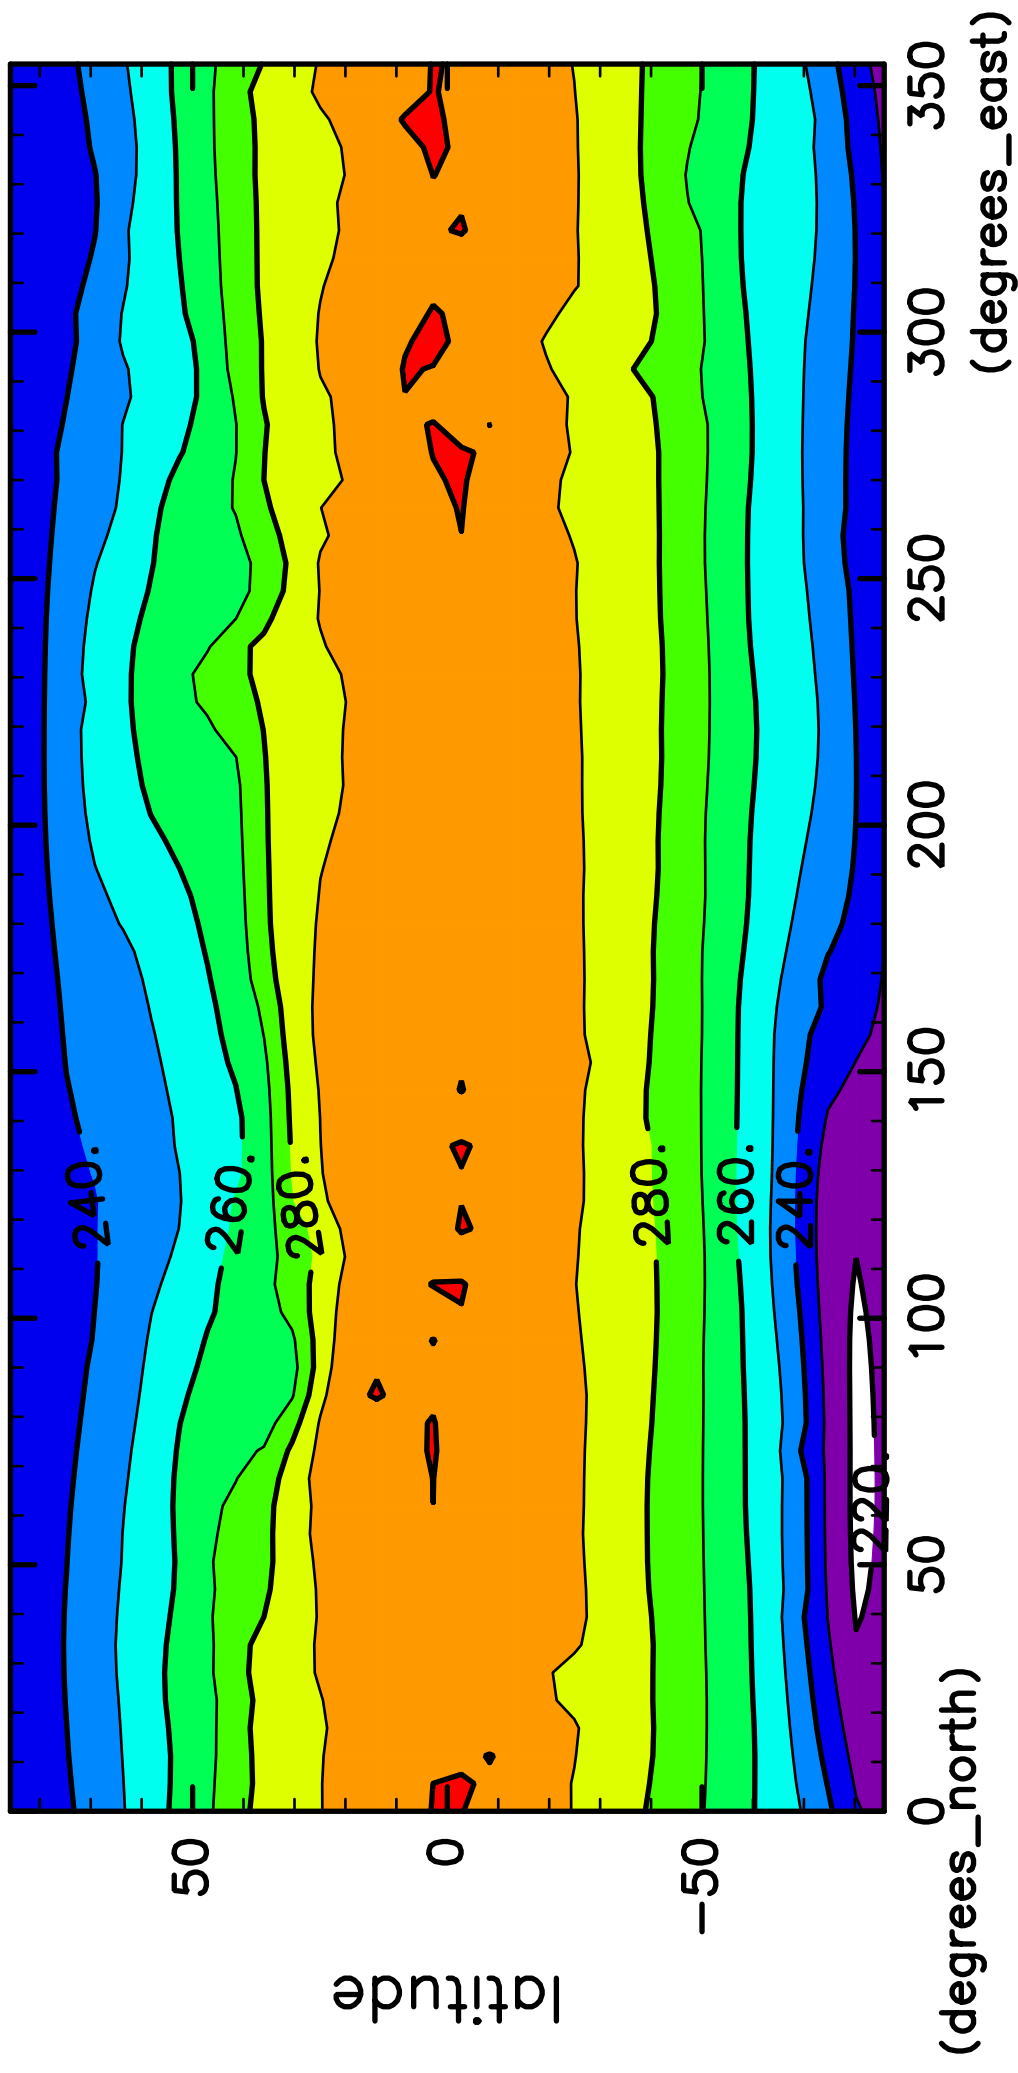

time mean SurfTemp (98th–100th years)

CONTOUR INTERVAL = 1.000E+01

(mean) time:35405..36500