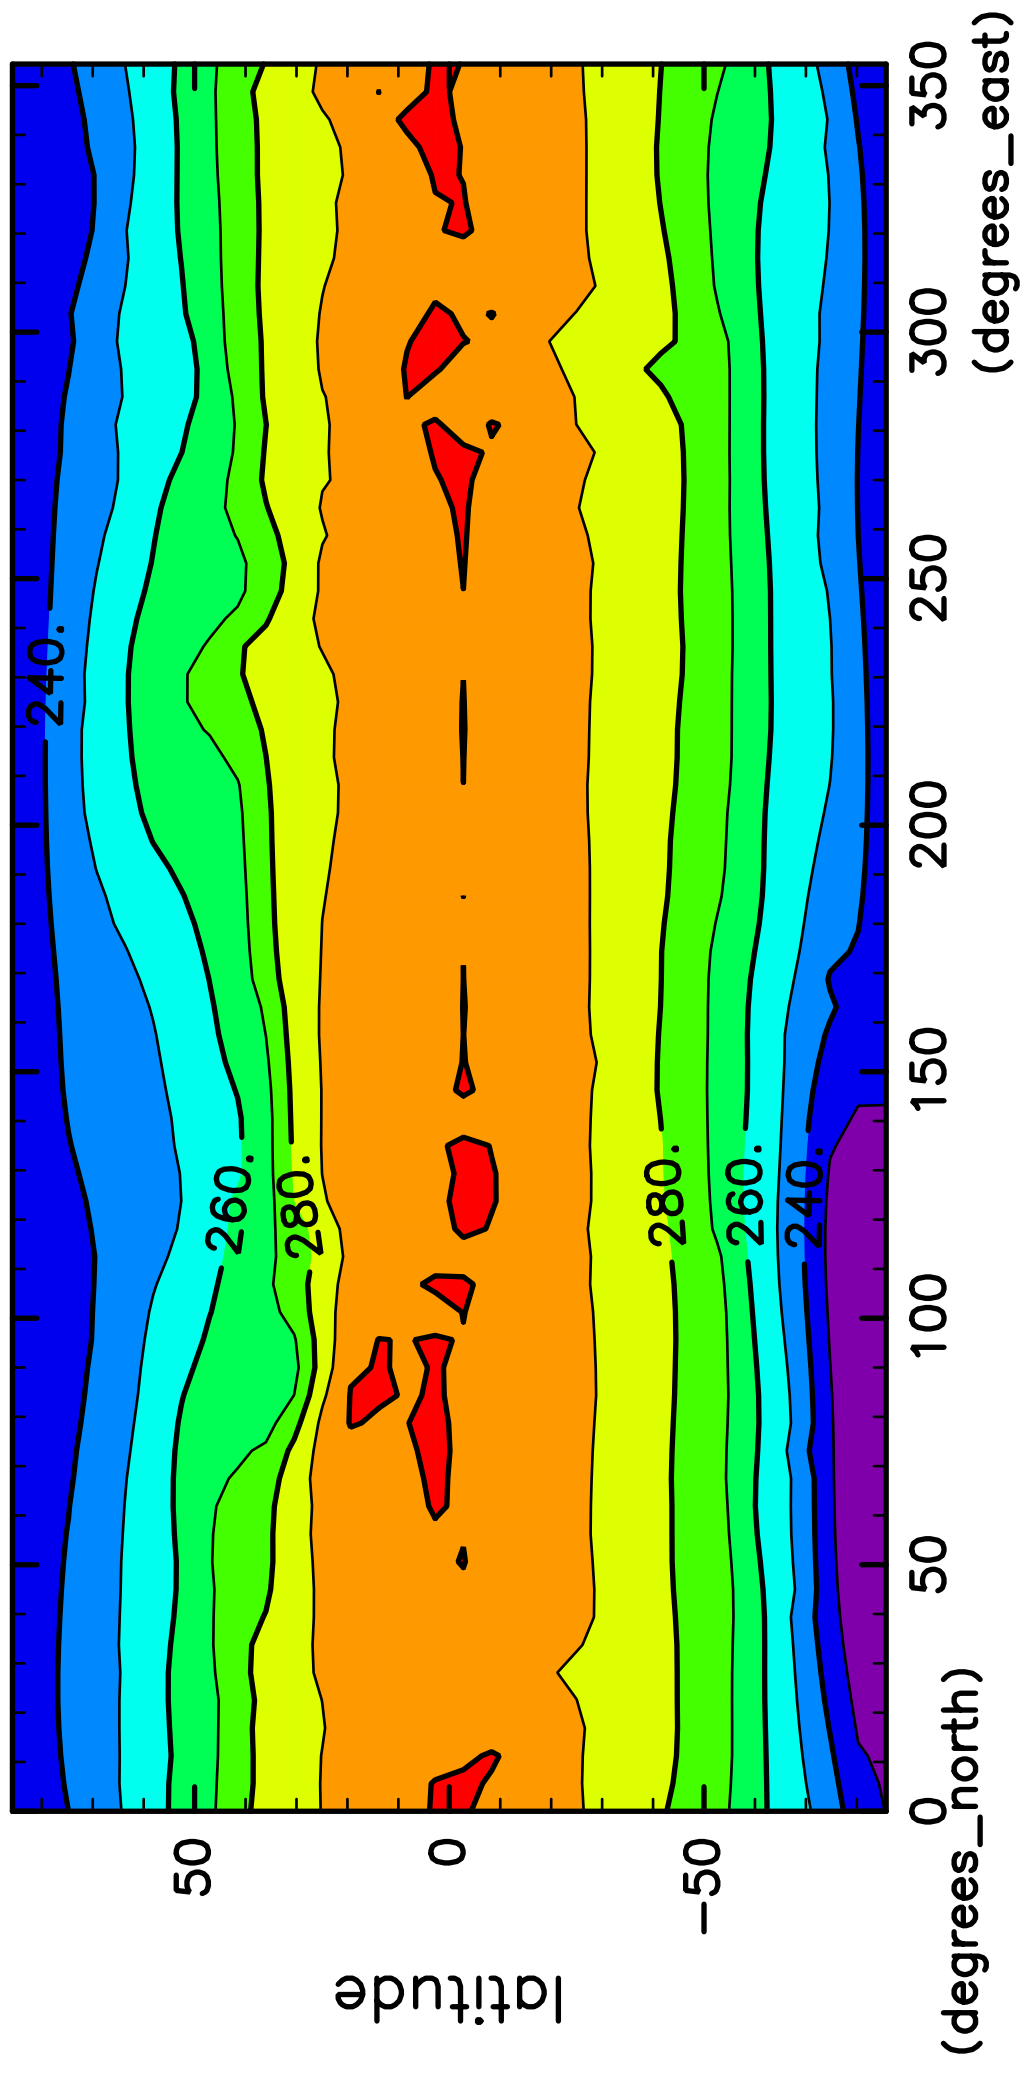

time mean SurfTemp (58th–60th years)

CONTOUR INTERVAL = 1.000E+01

(mean) time:20805..21900