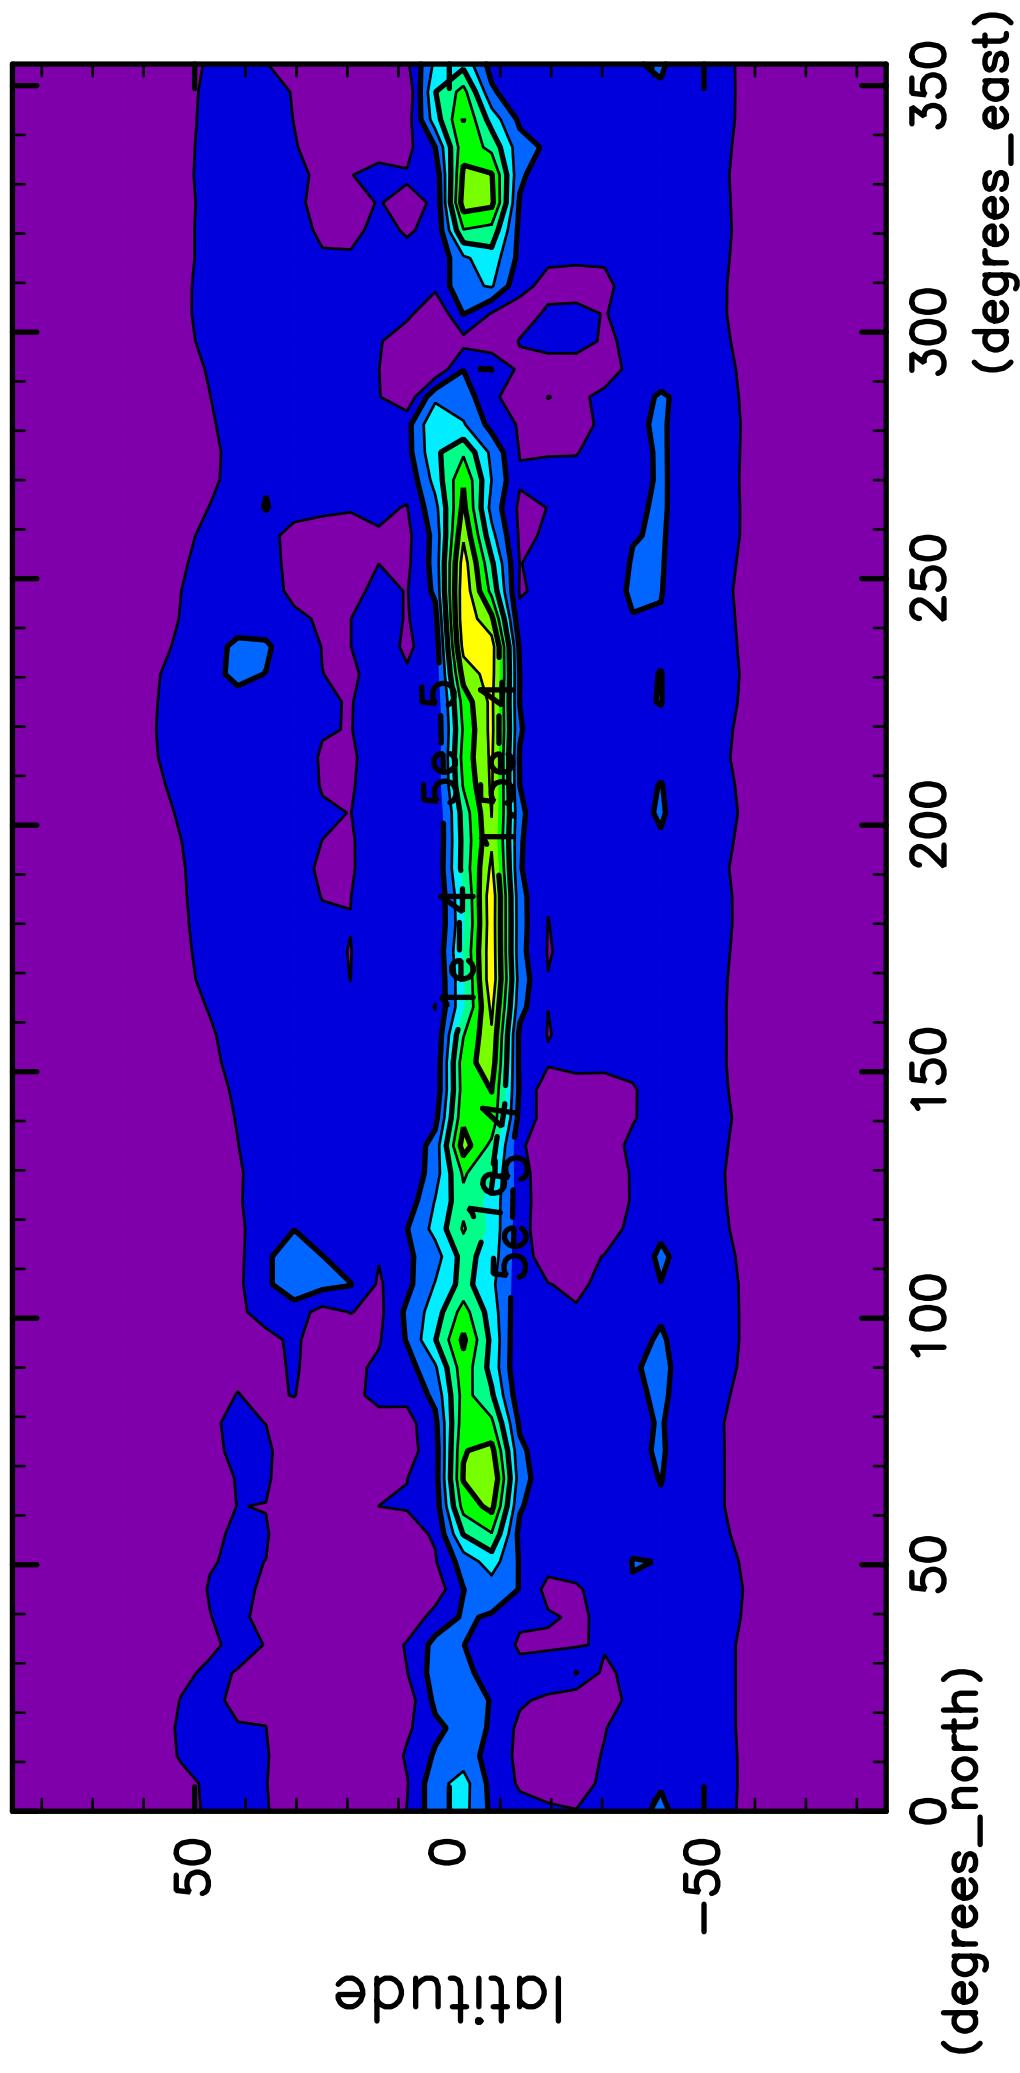

time mean PRCP (98th–100th years)

CONTOUR INTERVAL = 2.500E-05

(mean) time:35405..36500