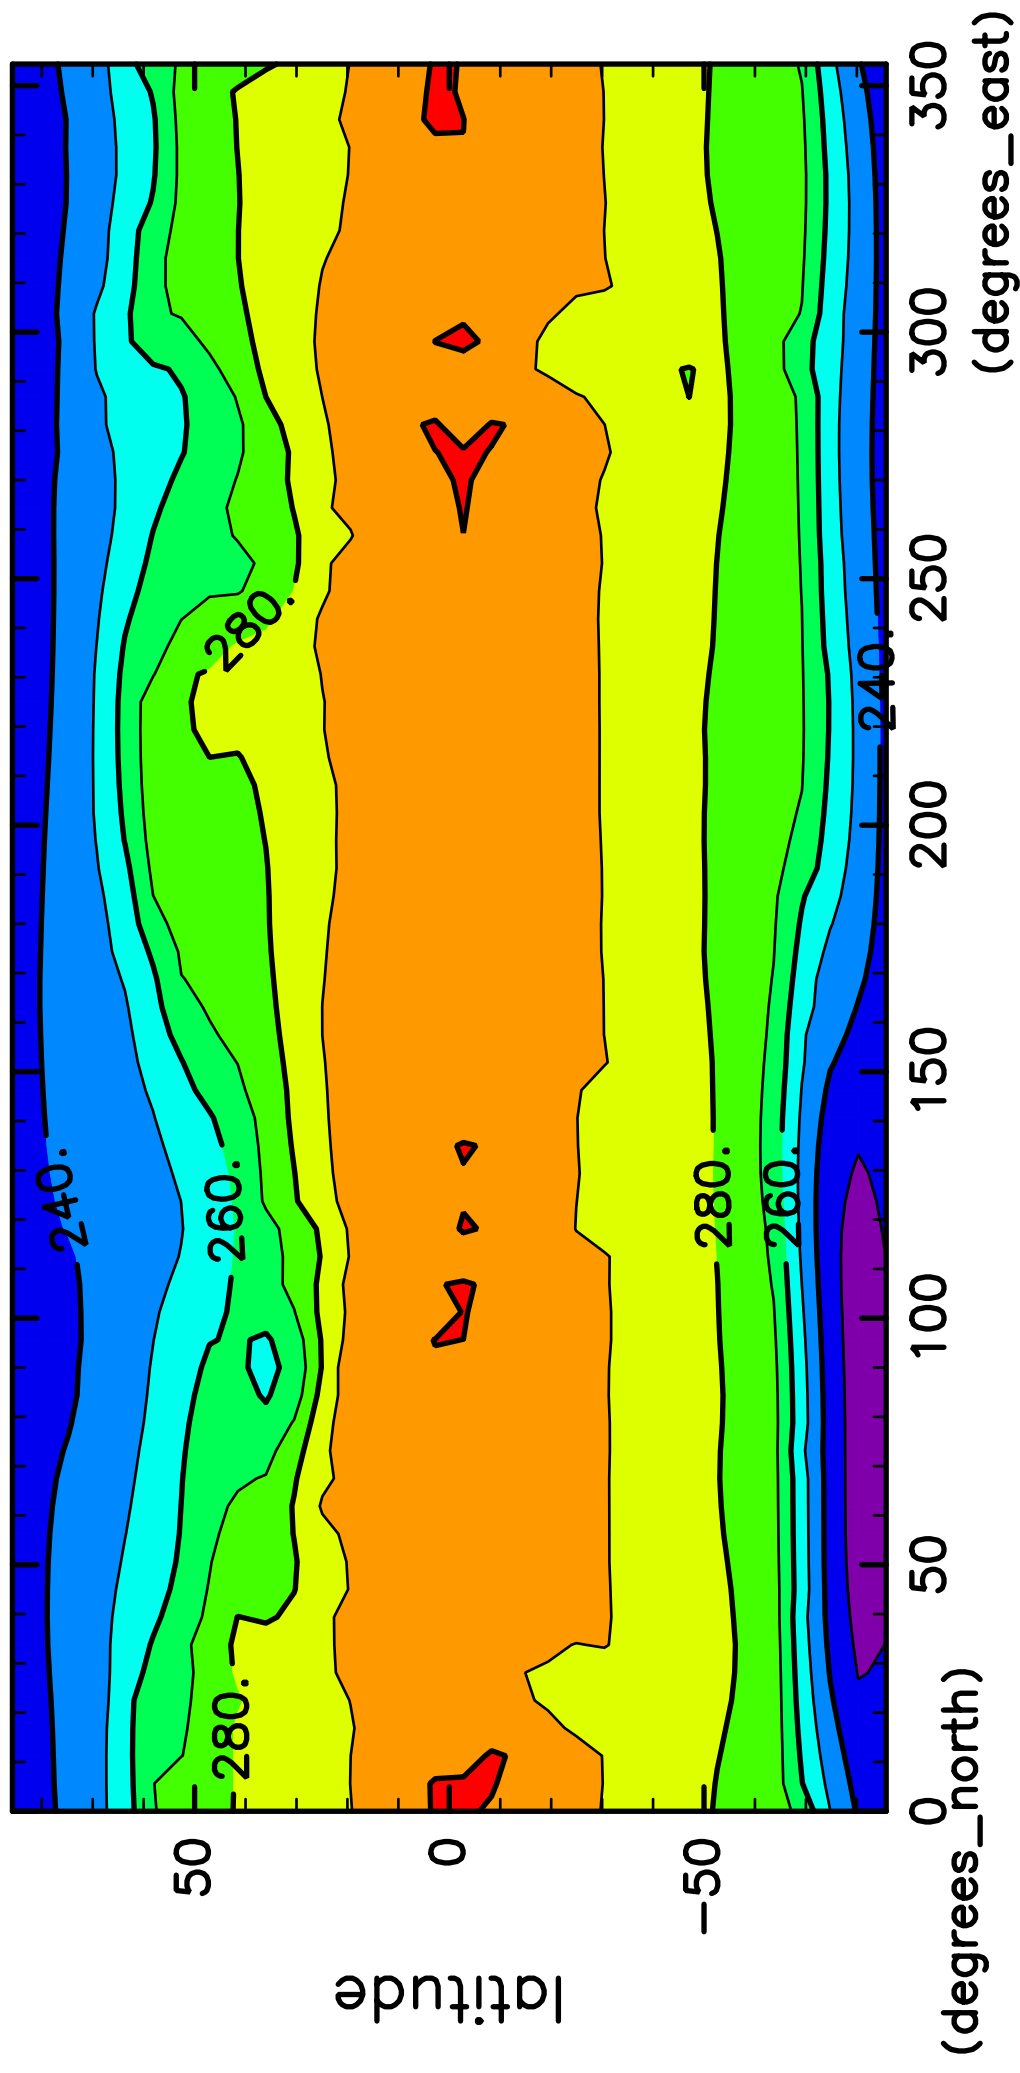

time mean SurfTemp (78th-80th years)

CONTOUR INTERVAL = 1.000E+01

(mean) time:28105..29200