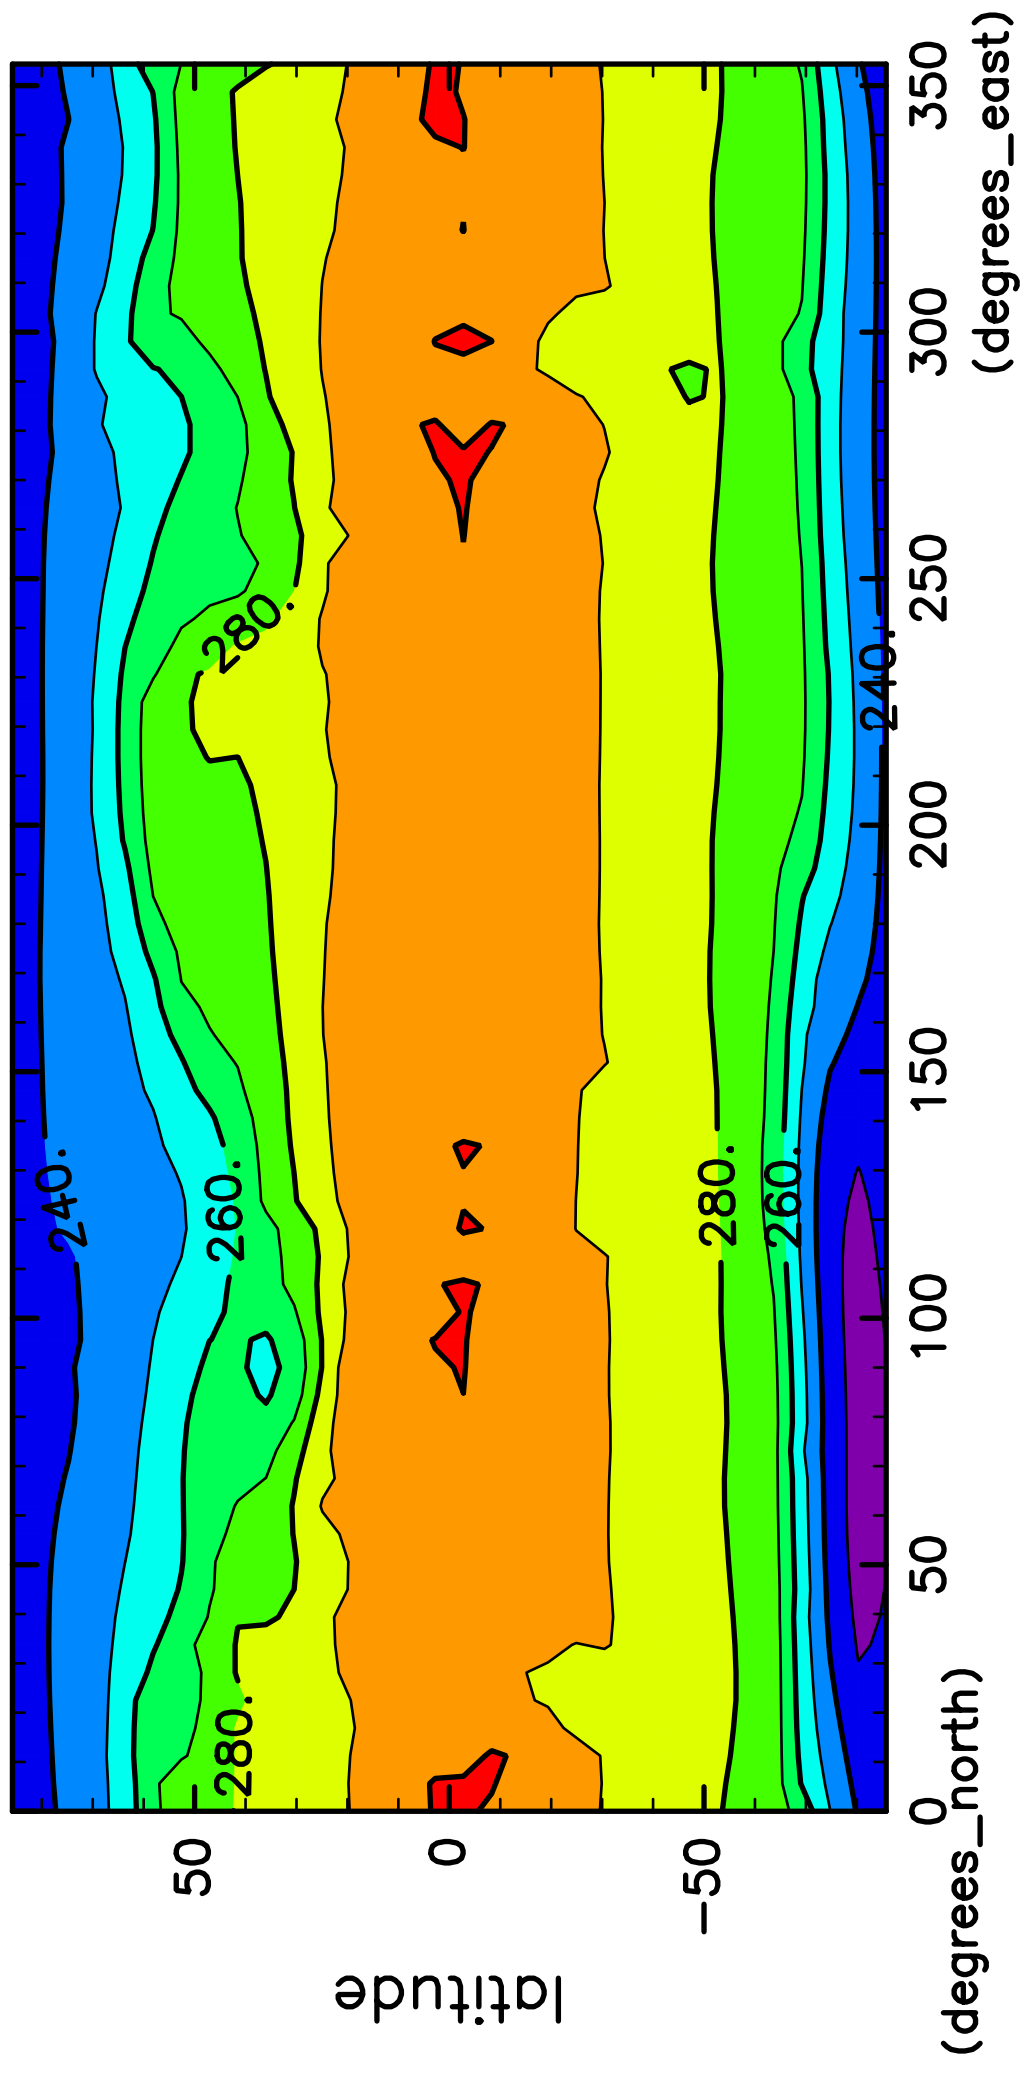

time mean SurfTemp (58th–60th years)

CONTOUR INTERVAL = 1.000E+01

(mean) time:20805..21900