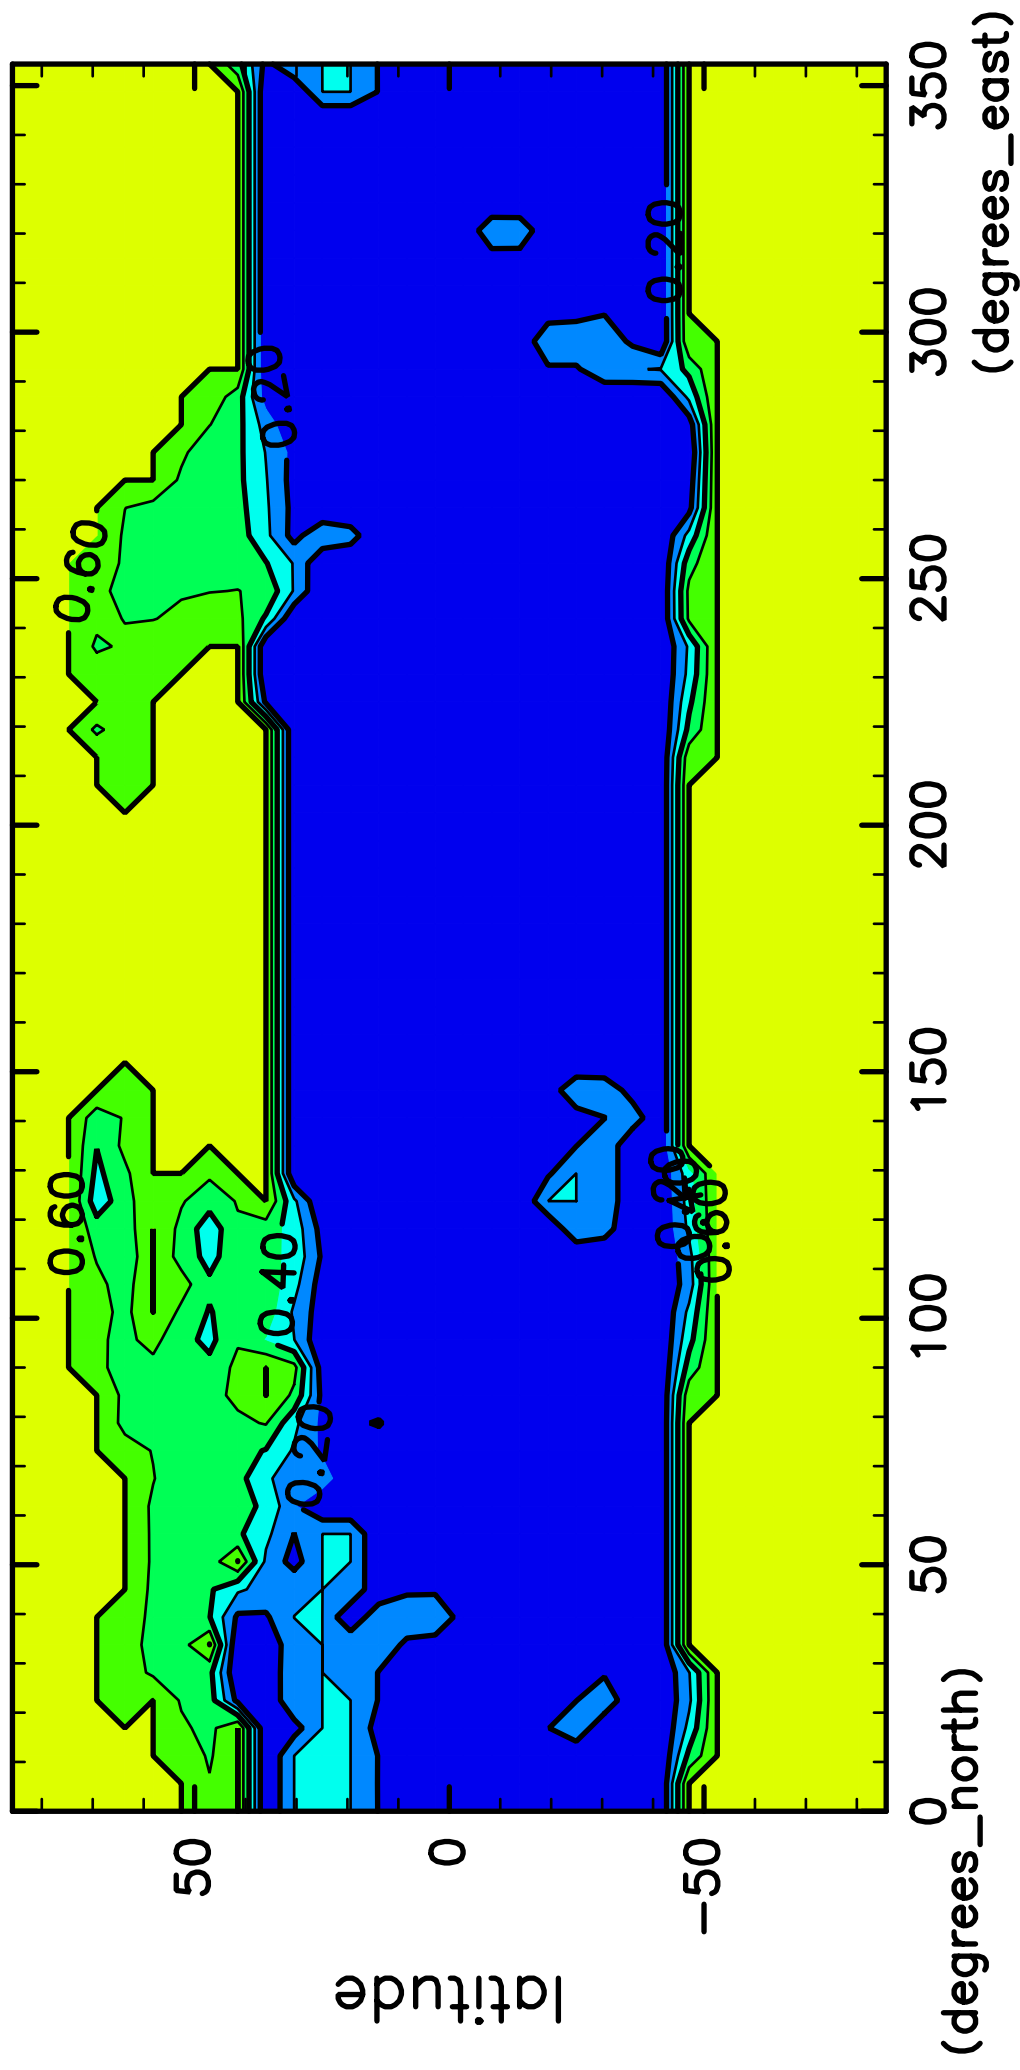

time mean SurfAlbedo (58th–60th years)

CONTOUR INTERVAL = 1.000E-01

(mean) time:20805..21900