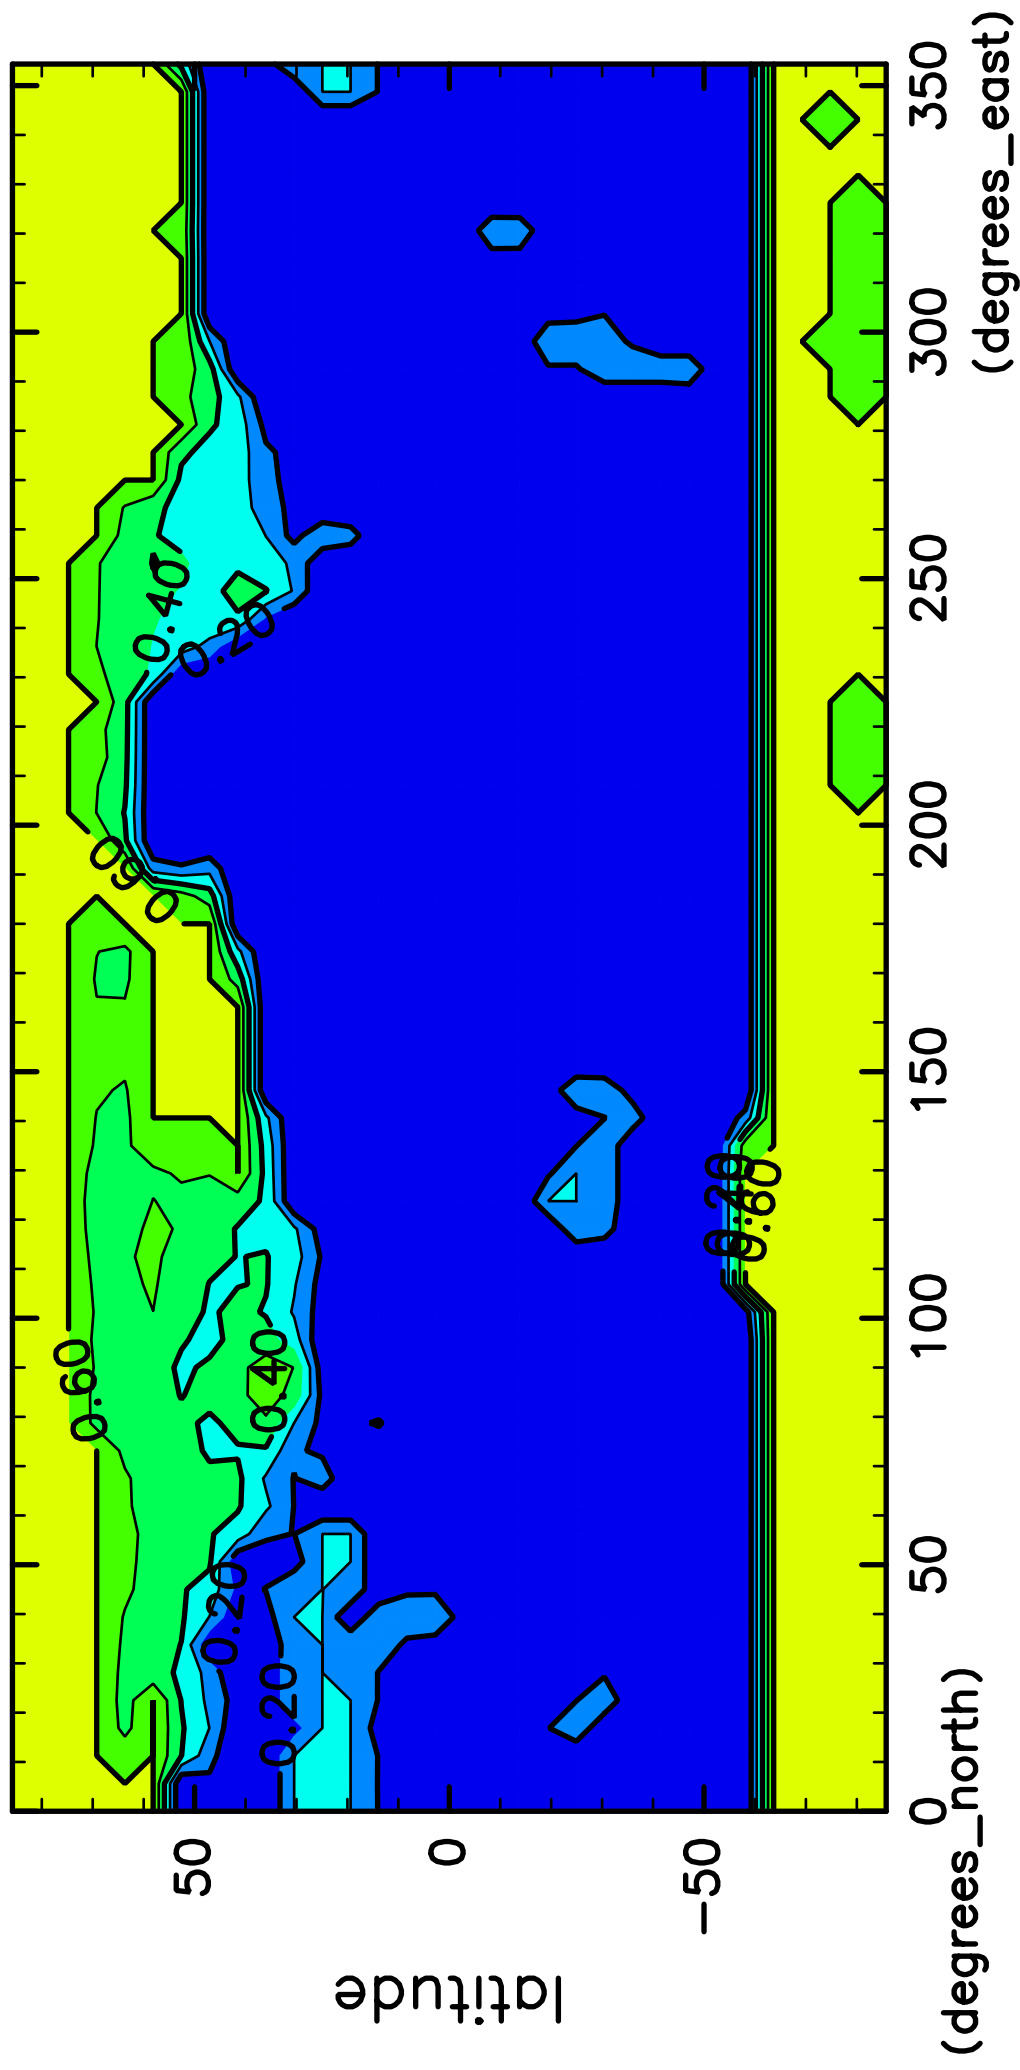

# time mean SurfAlbedo (98th–100th years)

CONTOUR INTERVAL = 1.000E-01

(mean) time:35405..36500