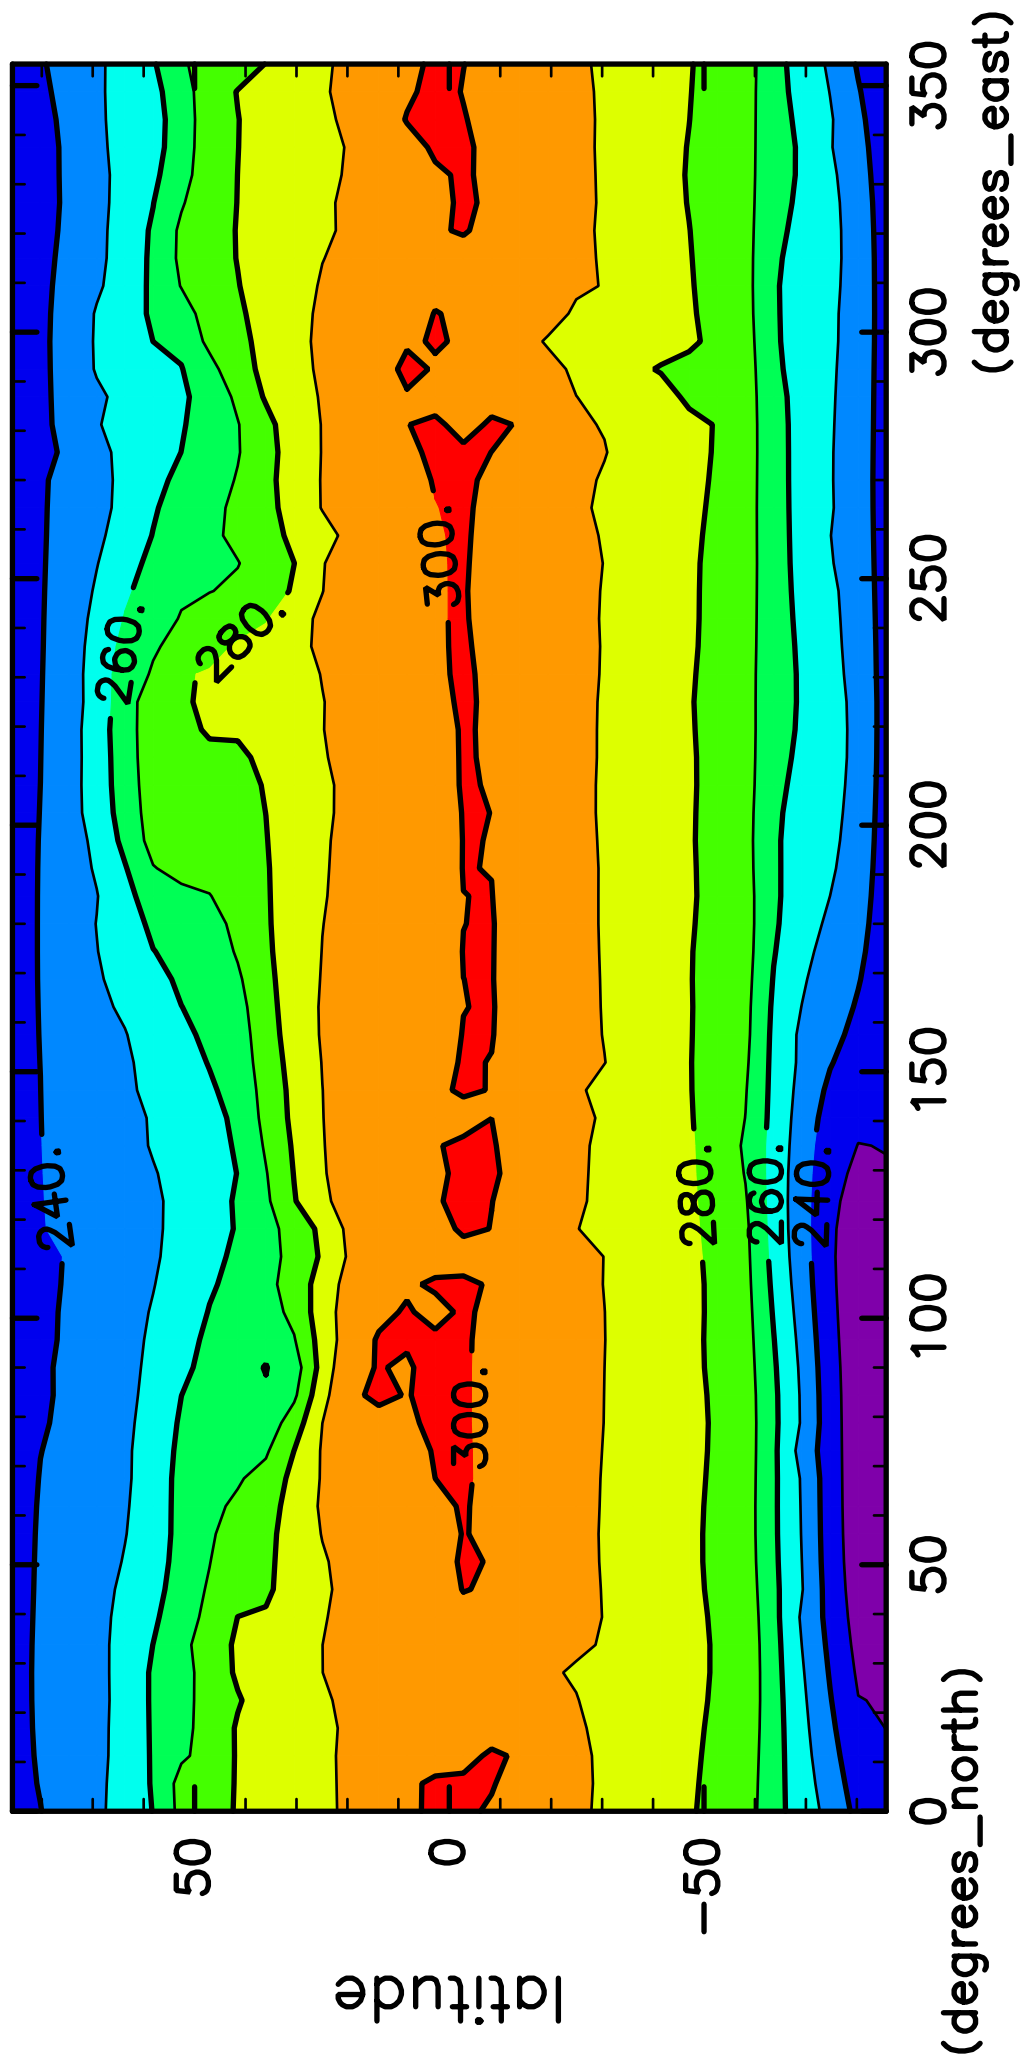

# time mean SurfTemp (78th–80th years)

CONTOUR INTERVAL = 1.000E+01

(mean) time:28105..29200