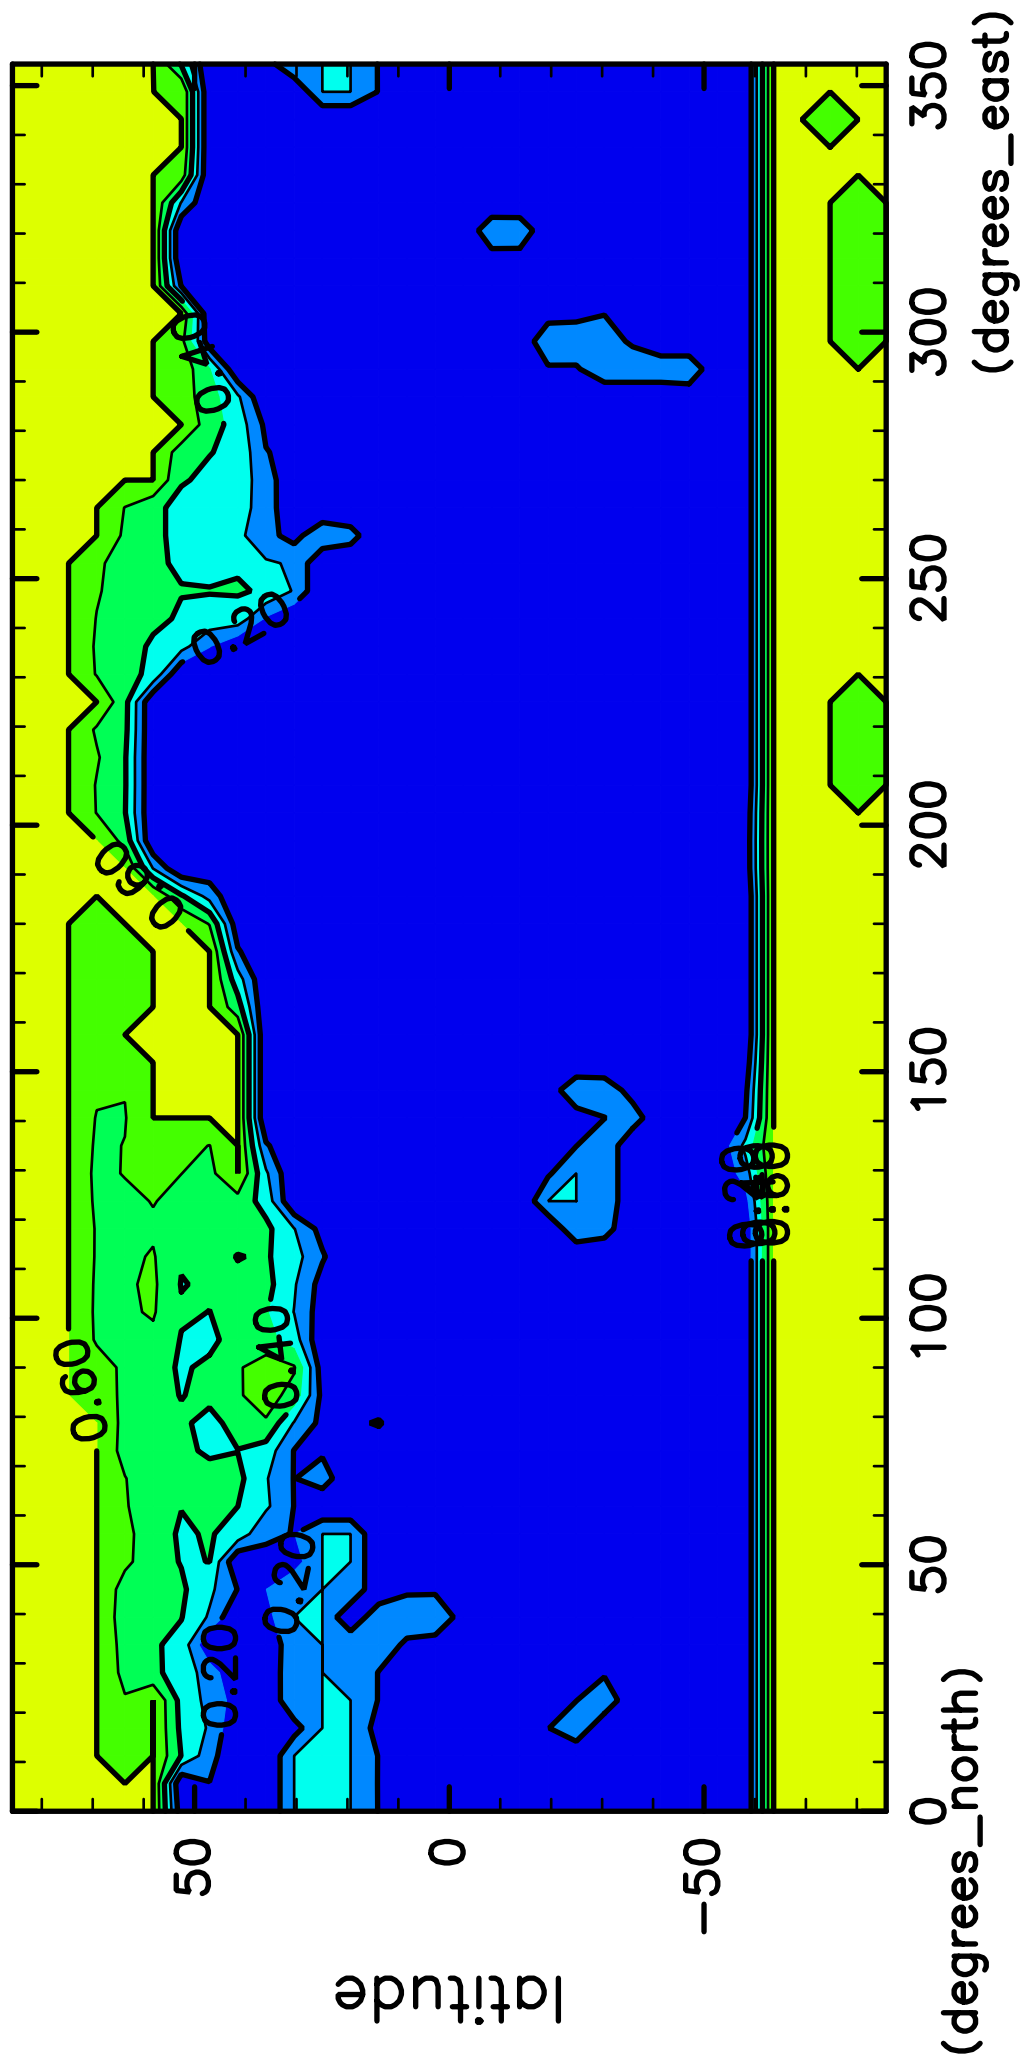

time mean SurfAlbedo (78th–80th years)

CONTOUR INTERVAL = 1.000E-01

(mean) time:28105..29200